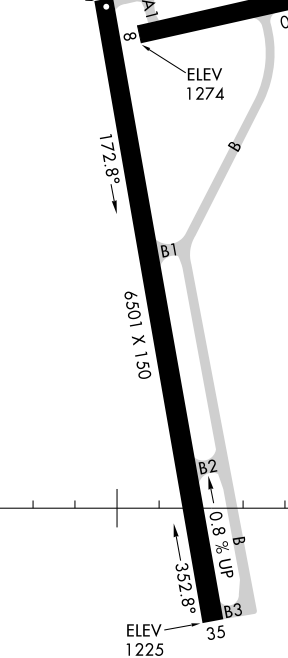

24361

# AIRPORT DIAGRAM

AL-5674 (FAA)

CENTRAL WISCONSIN (CWA)  
MOSINEE, WISCONSIN

ATIS  
127.45  
CWA TOWER\*  
119.75 360.7  
GND CON  
121.9 360.7

D

▲  
1422 ±  
VAR 2.8° W  
JANUARY 2020  
ANNUAL RATE OF CHANGE  
0.0° W

RWY 08-26  
PCR 780 R/D/W/T  
S-120, D-227, 2D-409

RWY 17-35  
PCR 910 R/D/W/T  
S-120, D-225, 2D-485, 2D/2D2-980

CAUTION: BE ALERT TO RUNWAY  
CROSSING CLEARANCES.  
READBACK OF ALL RUNWAY HOLDING  
INSTRUCTIONS IS REQUIRED.