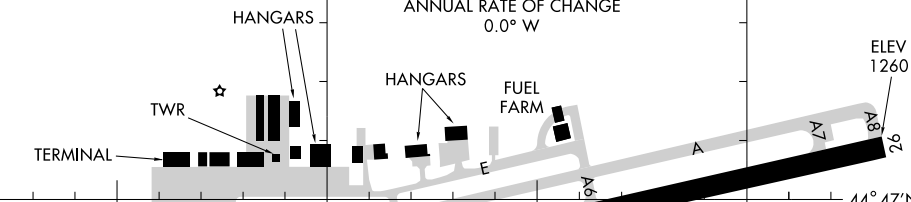

# AIRPORT DIAGRAM

AL-5674 (FAA)

CENTRAL WISCONSIN (CWA)  
MOSINEE, WISCONSIN

ATIS  
127.45  
CWA TOWER\*  
119.75 360.7  
GND CON  
121.9 360.7

D

▲  
1422 ±  
VAR 2.8° W  
JANUARY 2020  
ANNUAL RATE OF CHANGE  
0.0° W

RWY 08-26  
PCR 780 R/D/W/T  
S-120, D-227, 2D-409

RWY 17-35  
PCR 910 R/D/W/T  
S-120, D-225, 2D-485, 2D/2D2-980

CAUTION: BE ALERT TO RUNWAY  
CROSSING CLEARANCES.  
READBACK OF ALL RUNWAY HOLDING  
INSTRUCTIONS IS REQUIRED.