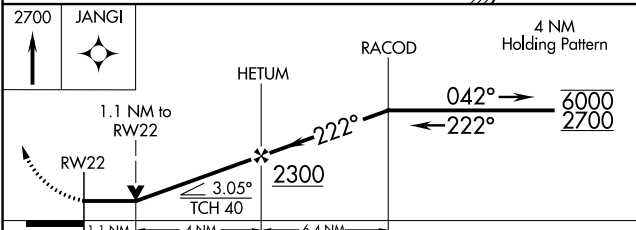

APP CRS	Rwy Idg	4001
222°	TDZE	620
	Apt Elev	624

RNAV (GPS) RWY 22

JACKSONVILLE MUNI (IJX)

RNP APCH - GPS.
 ⚠ Rwy 22 helicopter visibility reduction below ¾ SM NA.

MISSED APPROACH: Climb to 2700 direct JANGI and hold.

AWOS-3PT 120.525	SAINT LOUIS APP CON * 126.15 323.0	CLNC DEL 118.45	UNICOM 122.8 (CTAF) 0
----------------------------	--	---------------------------	--

CATEGORY	A	B	C	D
LNVA MDA	1020-1	400 (400-1)	1020-1½	400 (400-1½)
CIRCLING	1040-1 416 (500-1)	1080-1 456 (500-1)	1280-1¾ 656 (700-1¾)	1360-2¼ 736 (800-2¼)