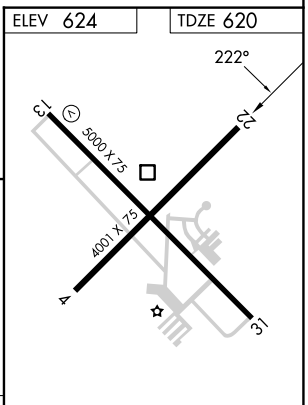

APP CRS	Rwy Idg	4001
222°	TDZE	620
	Apt Elev	624

RNAV (GPS) RWY 22

JACKSONVILLE MUNI (IJX)

RNP APCH - GPS.
⚠ Rwy 22 helicopter visibility reduction below ¾ SM NA.

MISSED APPROACH: Climb to 2700 direct JANGI and hold.

AWOS-3PT 120.525	SAINT LOUIS APP CON * 126.15 323.0	CLNC DEL 118.45	UNICOM 122.8 (CTAF) 0

CATEGORY	A	B	C	D
LNVA MDA	1020-1	400 (400-1)	1020-1½	400 (400-1½)
CIRCLING	1040-1 416 (500-1)	1080-1 456 (500-1)	1280-1¾ 656 (700-1¾)	1360-2¼ 736 (800-2¼)

REIL Rwy 13, 22 and 31 **0**
MRL Rwy 4-22 and 13-31 **0**

EC-3, 26 DEC 2024 to 23 JAN 2025

EC-3, 26 DEC 2024 to 23 JAN 2025