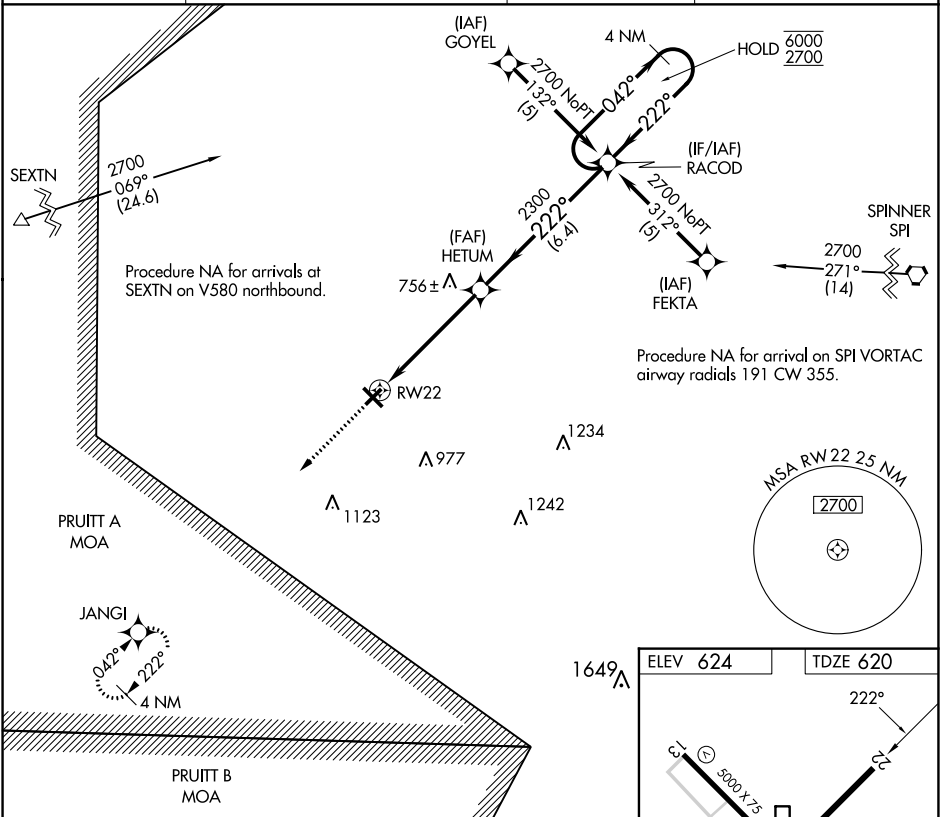

APP CRS	Rwy Idg	4001
222°	TDZE	620
	Apt Elev	624

RNAV (GPS) RWY 22

JACKSONVILLE MUNI (IJX)

RNP APCH - GPS.
 ⚠ Rwy 22 helicopter visibility reduction below ¾ SM NA.

MISSED APPROACH: Climb to 2700 direct JANGI and hold.

AWOS-3PT 120.525	SAINT LOUIS APP CON * 126.15 323.0	CLNC DEL 118.45	UNICOM 122.8 (CTAF) 0
----------------------------	--	---------------------------	--

CATEGORY	A	B	C	D
LNVA MDA	1020-1	400 (400-1)	1020-1½	400 (400-1½)
CIRCLING	1040-1 416 (500-1)	1080-1 456 (500-1)	1280-1¾ 656 (700-1¾)	1360-2¼ 736 (800-2¼)

REIL Rwy 13, 22 and 31 **0**
 MRL Rwy 4-22 and 13-31 **0**

EC-3, 26 DEC 2024 to 23 JAN 2025

EC-3, 26 DEC 2024 to 23 JAN 2025