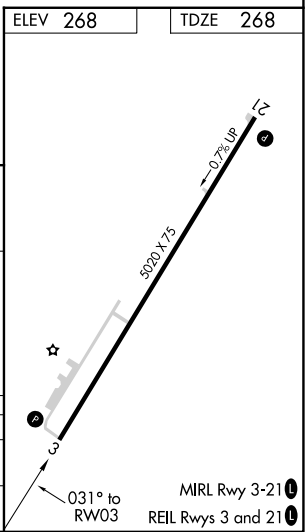

APP CRS	Rwy Idg	5020
031°	TDZE	268
	Apt Elev	268

RNAV (GPS) RWY 3

MONTICELLO MUNI/ELLIS FLD (L.L.Q)

RNP APCH - GPS.	MISSED APPROACH: Climb to 2000 direct YASUK and hold.
<p>▼</p> <p>▲ Rwy 3 helicopter visibility reduction below 3/4 SM NA.</p>	

ASOS 133.325	MEMPHIS CENTER 135.875 269.35	UNICOM 122.8 (CTAF)
------------------------	---	-------------------------------

ELEV 268	TDZE 268
----------	----------

CATEGORY	A	B	C	D
LNVA MDA	820-1	552 (600-1)	820-1½ 552 (600-1½)	NA
CIRCLING	820-1	552 (600-1)	980-2 712 (800-2)	NA