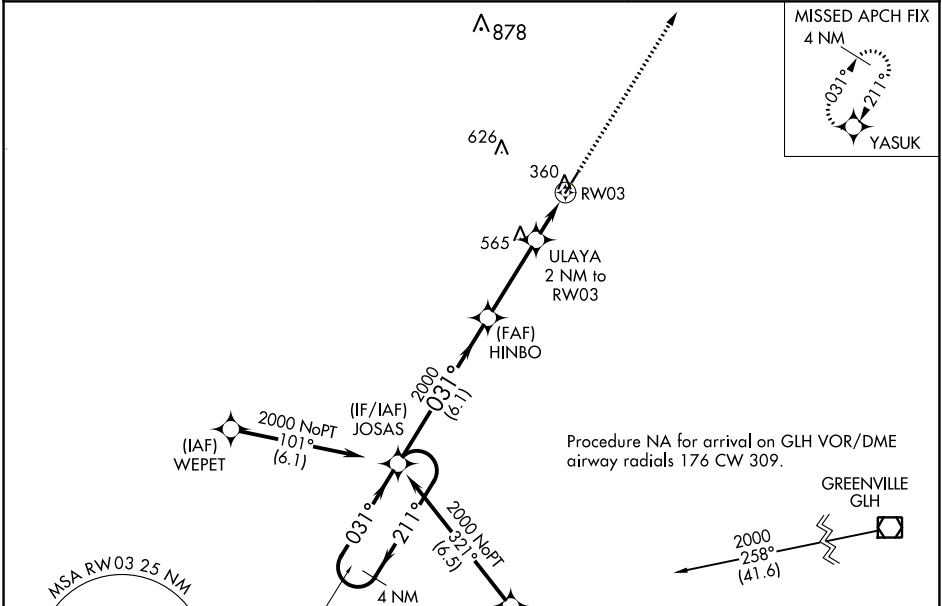

APP CRS	Rwy Idg	5020
031°	TDZE	268
	Apt Elev	268

RNAV (GPS) RWY 3

MONTICELLO MUNI/ELLIS FLD (L.L.Q)

RNP APCH - GPS.	MISSED APPROACH: Climb to 2000 direct YASUK and hold.
<p>▼</p> <p>▲ Rwy 3 helicopter visibility reduction below 3/4 SM NA.</p>	

ASOS 133.325	MEMPHIS CENTER 135.875 269.35	UNICOM 122.8 (CTAF)
------------------------	---	-------------------------------

ELEV 268	TDZE 268
----------	----------

CATEGORY	A	B	C	D
LNVA MDA	820-1	552 (600-1)	820-1½ 552 (600-1½)	NA
CIRCLING	820-1	552 (600-1)	980-2 712 (800-2)	NA

SC-1, 26 DEC 2024 to 23 JAN 2025

SC-1, 26 DEC 2024 to 23 JAN 2025