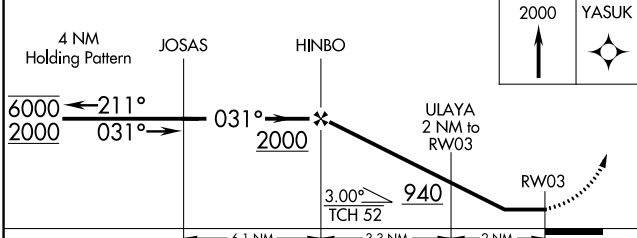

APP CRS	Rwy Idg	5020
031°	TDZE	268
	Apt Elev	268

RNAV (GPS) RWY 3

MONTICELLO MUNI/ELLIS FLD (L.L.Q)

RNP APCH - GPS.	MISSED APPROACH: Climb to 2000 direct YASUK and hold.
<p>▼</p> <p>▲ Rwy 3 helicopter visibility reduction below 3/4 SM NA.</p>	

ASOS 133.325	MEMPHIS CENTER 135.875 269.35	UNICOM 122.8 (CTAF)
------------------------	---	-------------------------------

ELEV 268	TDZE 268
----------	----------

CATEGORY	A	B	C	D
LNVA MDA	820-1	552 (600-1)	820-1½ 552 (600-1½)	NA
CIRCLING	820-1	552 (600-1)	980-2 712 (800-2)	NA