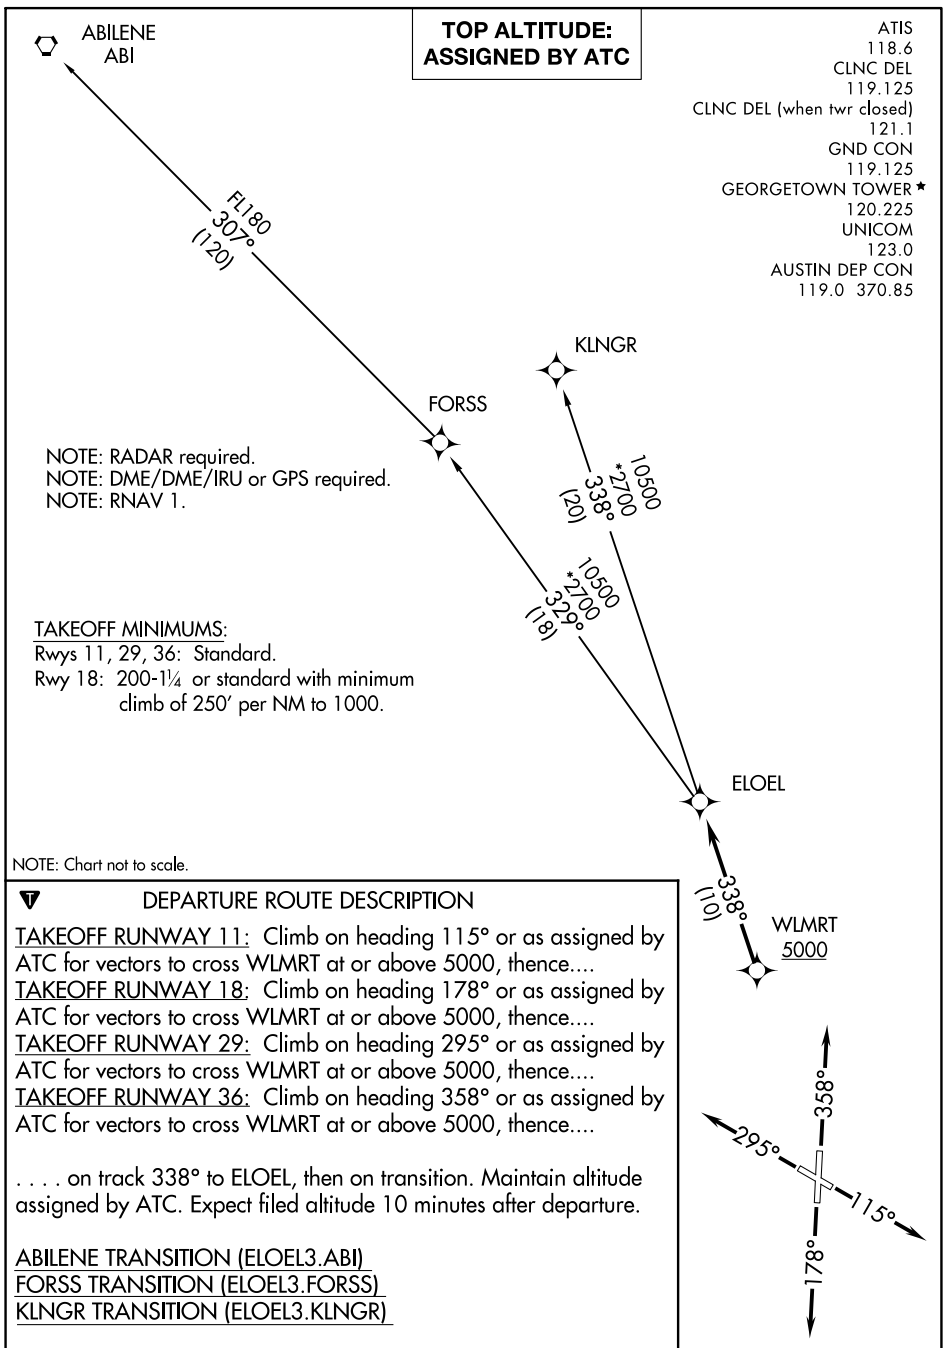

(ELOEL3.ELOEL) 22195

ELOEL THREE DEPARTURE (RNAV) AL-5724 (FAA)

GEORGETOWN EXEC (GTU)

GEORGETOWN, TEXAS

SC-3, 26 DEC 2024 to 23 JAN 2025

SC-3, 26 DEC 2024 to 23 JAN 2025

NOTE: Chart not to scale.

ELOEL THREE DEPARTURE (RNAV)
(ELOEL3.ELOEL) 22APR21

GEORGETOWN, TEXAS
GEORGETOWN EXEC (GTU)