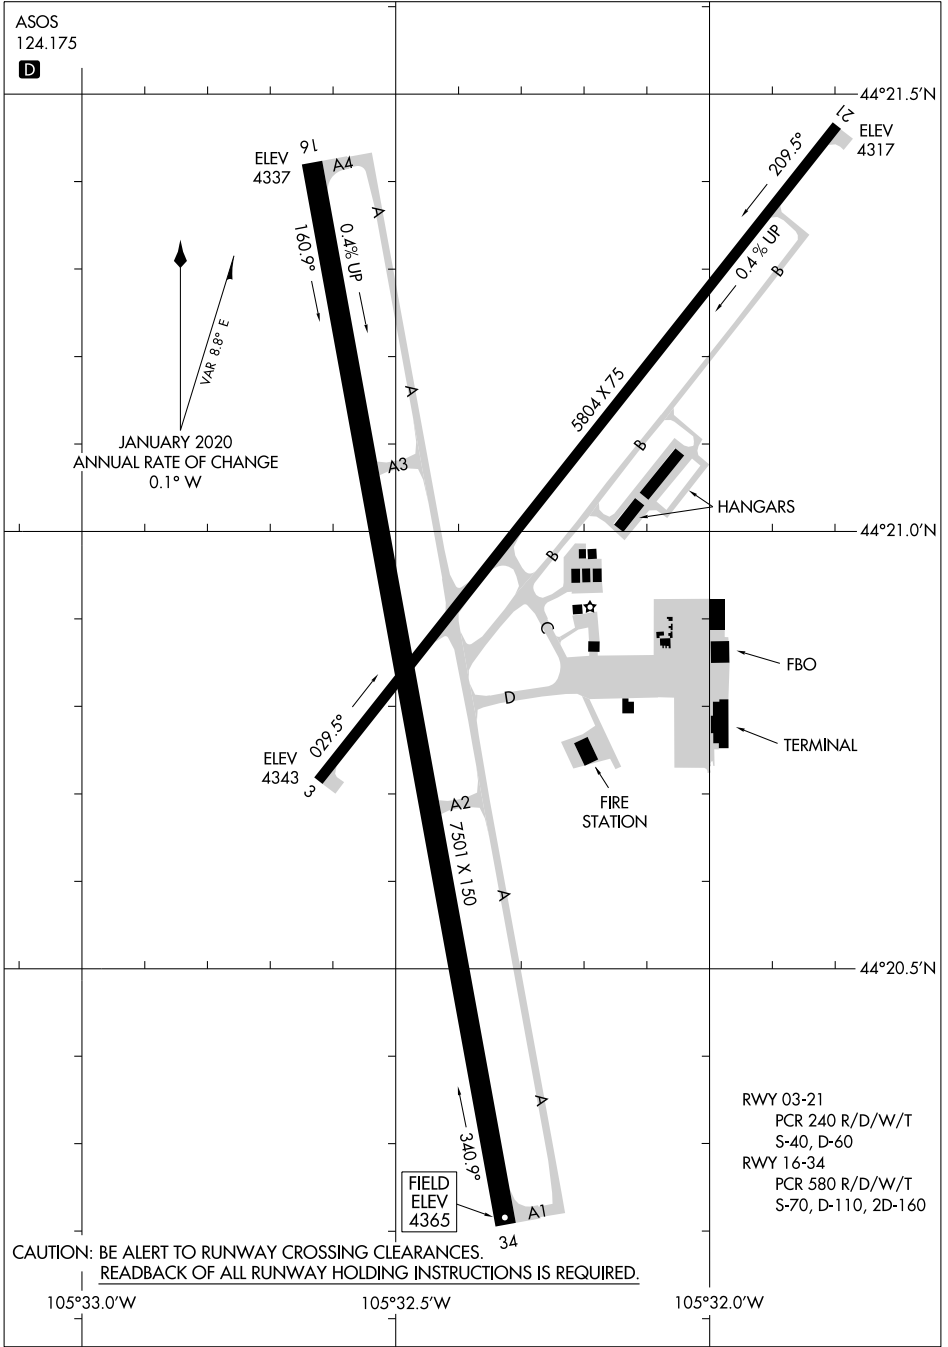

24361

AIRPORT DIAGRAM

NORTHEAST WYOMING RGNL (GCC)
GILLETTE, WYOMING

AL-5728 (FAA)

ASOS
124.175

D

NW-1, 26 DEC 2024 to 23 JAN 2025

NW-1, 26 DEC 2024 to 23 JAN 2025

CAUTION: BE ALERT TO RUNWAY CROSSING CLEARANCES.
READBACK OF ALL RUNWAY HOLDING INSTRUCTIONS IS REQUIRED.

105°33.0'W 105°32.5'W 105°32.0'W

RWY 03-21
PCR 240 R/D/W/T
S-40, D-60

RWY 16-34
PCR 580 R/D/W/T
S-70, D-110, 2D-160