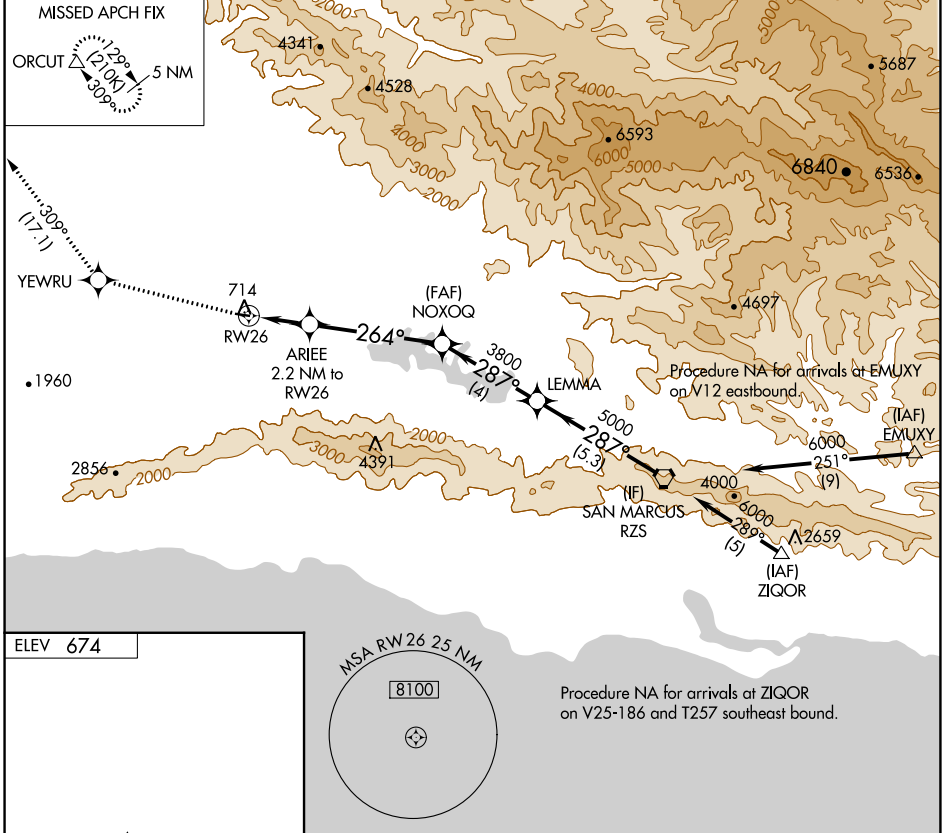

APP CRS 264°	Rwy Idg TDZE Apt Elev N/A N/A 674
------------------------	-----------------------------------------------------------------------

RNAV (GPS)-A

SANTA YNEZ/KUNKLE FLD (IZA)

RNP APCH-GPS.	MISSED APPROACH: Climb to 5000 direct YEWRU and track 309° to ORCUT and hold.
Circling Rwy 8 NA at night.	

AWOS-3PT 118.075	SANTA BARBARA APP CON* 124.15 327.8	UNICOM 122.8 (CTAF) 0
----------------------------	-----------------------------------------------	---------------------------------

ELEV 674

REIL Rwy 8 and 26 0
MIRL Rwy 8-26 0

5000	YEWRU	tr 309°	ORCUT	RZS VORTAC
	ARIIE 2.2 NM to RW26	NOXOQ	LEMMA	6000
	2140	3800	5000	
	2.2 NM	4.8 NM	4 NM	5.3 NM
CATEGORY	A	B	C	D
CIRCLING	1380-1	706 (800-1)		NA

SW-3, 26 DEC 2024 to 23 JAN 2025

SW-3, 26 DEC 2024 to 23 JAN 2025