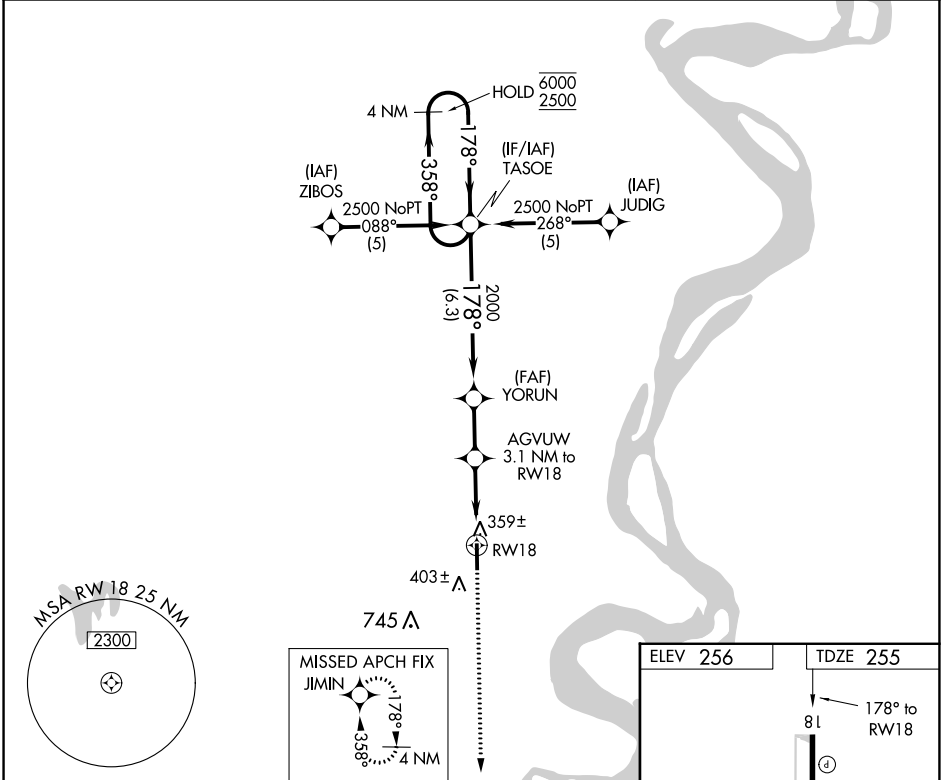

APP CRS	Rwy Idg	4999
178°	TDZE	255
	Apt Elev	256

RNAV (GPS) RWY 18

BLYTHEVILLE MUNI (HKA)

RNP APCH-GPS.	MISSED APPROACH: Climb to 2500 direct JIMIN and hold.
---------------	---

ASOS 135.025	MEMPHIS CENTER 134.65 316.15	UNICOM 123.05 (CTAF) 0
------------------------	--	----------------------------------

CATEGORY	A	B	C	D
LNAV MDA	620-1	365 (400-1)	NA	NA
CIRCLING	760-1 504 (600-1)	780-1 524 (600-1)	NA	NA

SC-1, 26 DEC 2024 to 23 JAN 2025

SC-1, 26 DEC 2024 to 23 JAN 2025