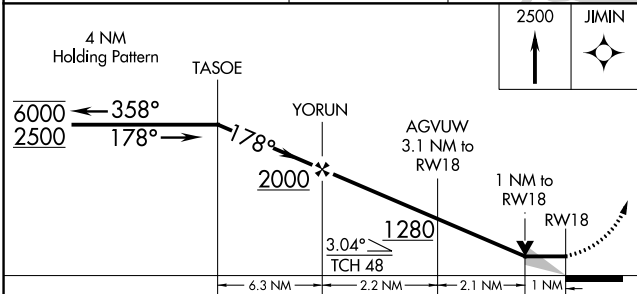

APP CRS	Rwy Idg	4999
178°	TDZE	255
	Apt Elev	256

RNAV (GPS) RWY 18

BLYTHEVILLE MUNI (HKA)

RNP APCH-GPS.	MISSED APPROACH: Climb to 2500 direct JIMIN and hold.
---------------	---

ASOS 135.025	MEMPHIS CENTER 134.65 316.15	UNICOM 123.05 (CTAF) 0
------------------------	--	----------------------------------

CATEGORY	A	B	C	D
LNAV MDA	620-1	365 (400-1)	NA	NA
CIRCLING	760-1 504 (600-1)	780-1 524 (600-1)	NA	NA

SC-1, 26 DEC 2024 to 23 JAN 2025

SC-1, 26 DEC 2024 to 23 JAN 2025