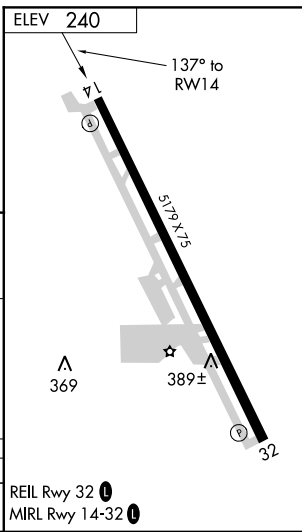

APP CRS	Rwy Idg	N/A
137°	TDZE	N/A
	Apt Elev	240

RNAV (GPS)-B

HANFORD MUNI (HJO)

RNP APCH. Circling Rwy 14 NA at night.		MISSED APPROACH: Climb to 3100 direct MAXKA and on track 122° to PIXEY and hold.	
ASOS	FRESNO APP CON	CLNC DEL	UNICOM
134.75	123.9	123.9	122.8 (CTAF) 1

CATEGORY	A	B	C	D
C CIRCLING	760-1	520 (600-1)	760-1½ 520 (600-1½)	NA

SW-2, 26 DEC 2024 to 23 JAN 2025

SW-2, 26 DEC 2024 to 23 JAN 2025