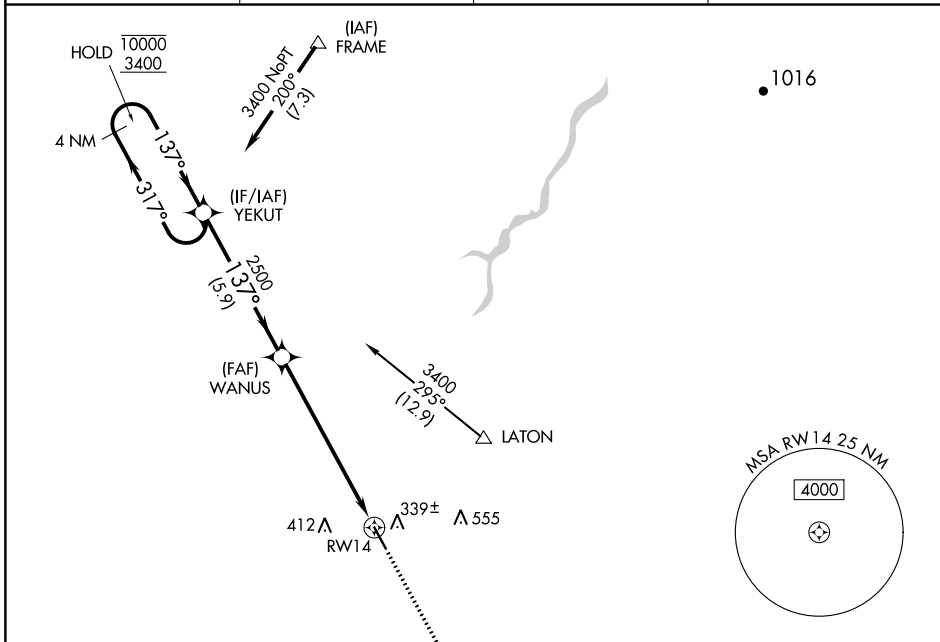

APP CRS	Rwy Idg	N/A
137°	TDZE	N/A
	Apt Elev	240

RNAV (GPS)-B

HANFORD MUNI (HJO)

RNP APCH. Circling Rwy 14 NA at night.		MISSED APPROACH: Climb to 3100 direct MAXKA and on track 122° to PIXEY and hold.	
ASOS	FRESNO APP CON	CLNC DEL	UNICOM
134.75	123.9	123.9	122.8 (CTAF) 1

CATEGORY	A	B	C	D
C CIRCLING	760-1	520 (600-1)	760-1½ 520 (600-1½)	NA

SW-2, 26 DEC 2024 to 23 JAN 2025

SW-2, 26 DEC 2024 to 23 JAN 2025