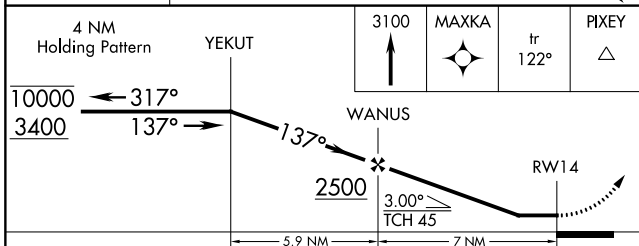

APP CRS	Rwy Idg	N/A
137°	TDZE	N/A
	Apt Elev	240

RNAV (GPS)-B

HANFORD MUNI (HJO)

RNP APCH. Circling Rwy 14 NA at night.		MISSED APPROACH: Climb to 3100 direct MAXKA and on track 122° to PIXEY and hold.	
ASOS	FRESNO APP CON	CLNC DEL	UNICOM
134.75	123.9	123.9	122.8 (CTAF) 1

CATEGORY	A	B	C	D
C CIRCLING	760-1	520 (600-1)	760-1½ 520 (600-1½)	NA

SW-2, 26 DEC 2024 to 23 JAN 2025

SW-2, 26 DEC 2024 to 23 JAN 2025