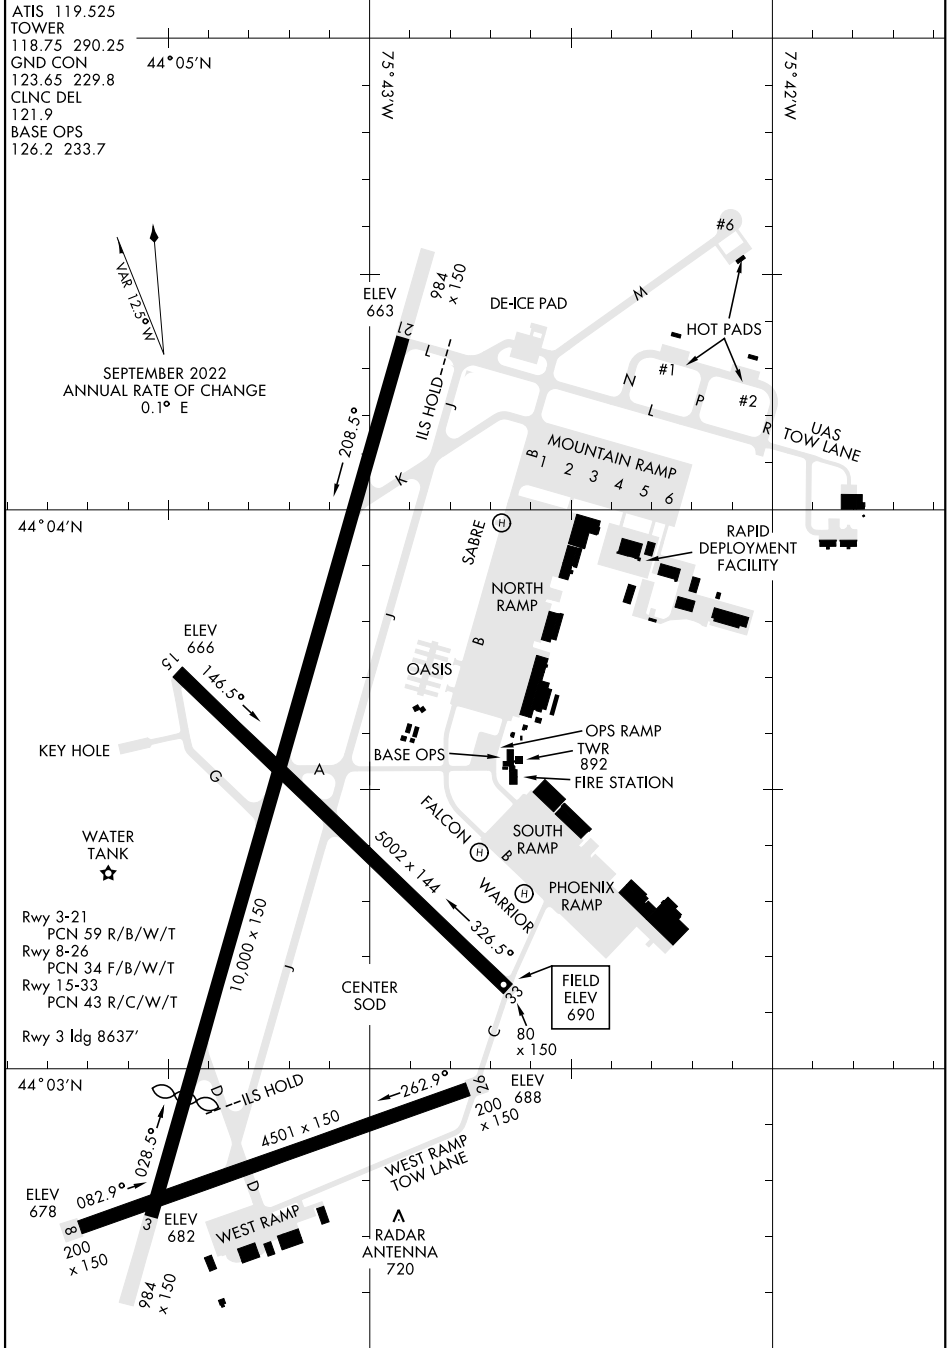

AIRPORT DIAGRAM

[USA]

NE-2, 26 DEC 2024 to 23 JAN 2025

NE-2, 26 DEC 2024 to 23 JAN 2025

AIRPORT DIAGRAM