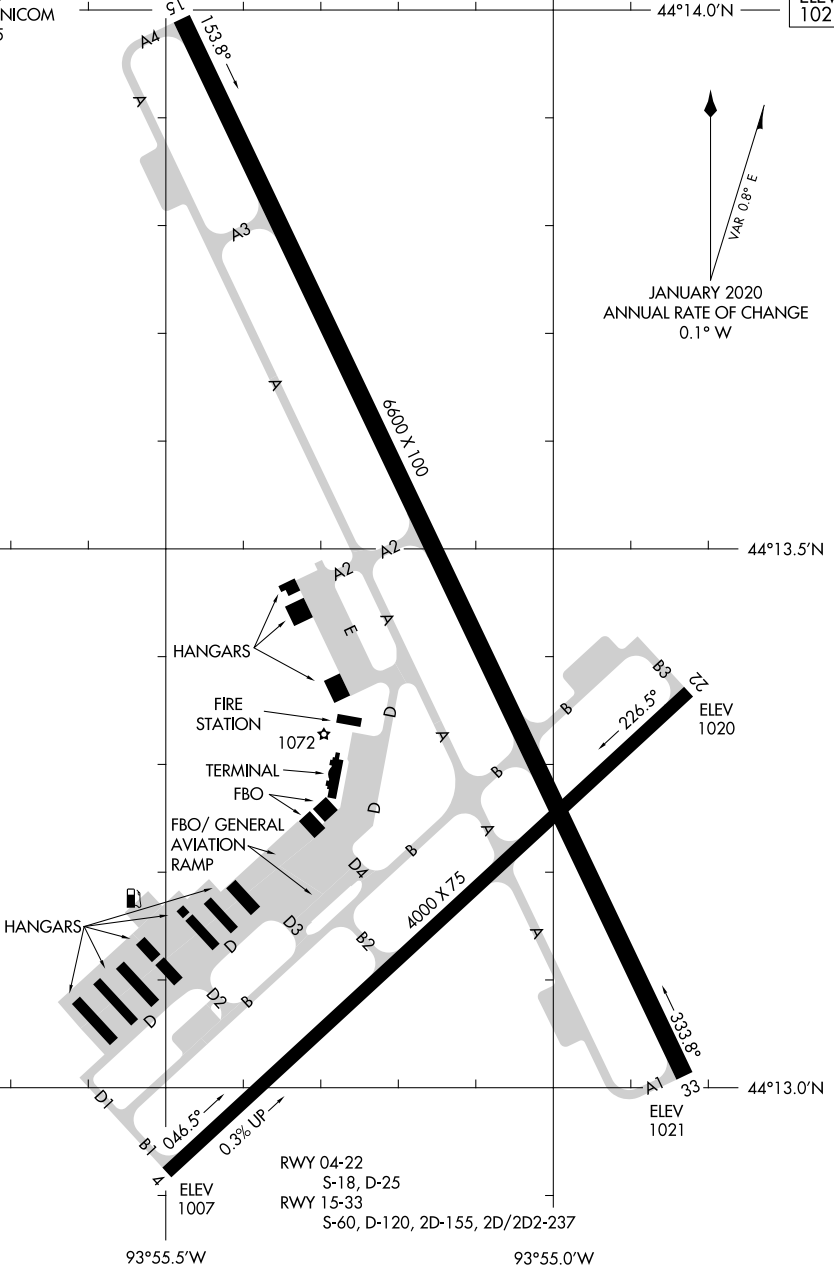

23334

AIRPORT DIAGRAM

AL-5755 (FAA)

MANKATO RGNL (MKT)
MANKATO, MINNESOTA

AWOS-3PT
118.175
CTAF/UNICOM
122.725

ELEV
1019

FIELD
ELEV
1021

44°14.0'N

JANUARY 2020
ANNUAL RATE OF CHANGE
0.1° W

NC-1, 26 DEC 2024 to 23 JAN 2025

NC-1, 26 DEC 2024 to 23 JAN 2025

AIRPORT DIAGRAM

23334

MANKATO, MINNESOTA
MANKATO RGNL (MKT)