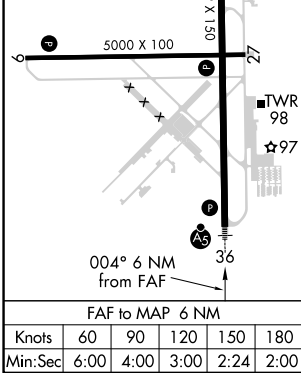

LOC I-TIX 108.7	APP CRS 004°	Rwy Idg 7244 TDZE 34 Apt Elev 34
---------------------------	------------------------	---

ILS or LOC RWY 36

SPACE COAST RGNL(TIX)

<p>▲ For inop ALS, increase S-LOC 36 Cat C/D visibility to 1½ SM.</p>		<p>MALSR</p>	<p>MISSED APPROACH: Climb to 500 then climbing left turn to 2000 on MLB VOR/DME R-348 to MALET INT/37.2 DME and hold.</p>	
ATIS 120.625	ORLANDO APP CON 134.95 281.425	SPACE COAST TOWER ★ 118.9 (CTAF) 0	GND COM 121.85	UNICOM 122.95

CATEGORY	A	B	C	D
S-ILS 36	234-½ 200 (200-½)			
S-LOC 36	500-½	466 (500-½)	500-1	466 (500-1)
C CIRCLING	640-1	606 (700-1)	640-1¾ 606 (700-1¾)	640-2 606 (700-2)

SE-3, 26 DEC 2024 to 23 JAN 2025

SE-3, 26 DEC 2024 to 23 JAN 2025