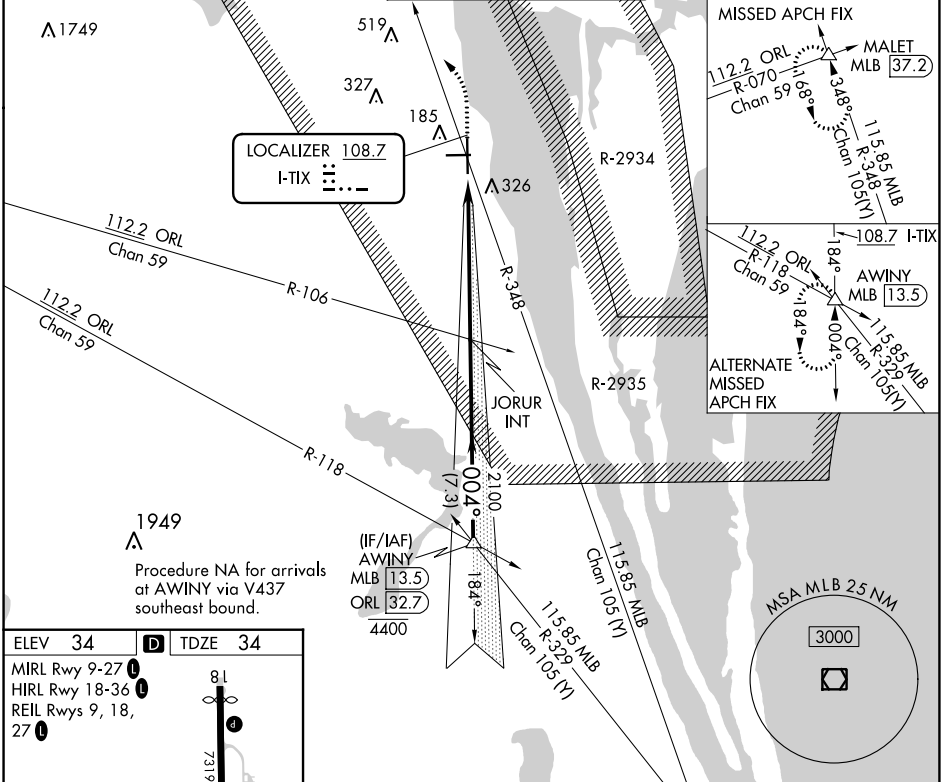

LOC I-TIX 108.7	APP CRS 004°	Rwy Idg 7244 TDZE 34 Apt Elev 34
---------------------------	------------------------	---

ILS or LOC RWY 36

SPACE COAST RGNL(TIX)

<p>▲ For inop ALS, increase S-LOC 36 Cat C/D visibility to 1½ SM.</p>		<p>MALSR</p>	<p>MISSED APPROACH: Climb to 500 then climbing left turn to 2000 on MLB VOR/DME R-348 to MALET INT/37.2 DME and hold.</p>	
ATIS 120.625	ORLANDO APP CON 134.95 281.425	SPACE COAST TOWER ★ 118.9 (CTAF) 0	GND COM 121.85	UNICOM 122.95

CATEGORY	A	B	C	D
S-ILS 36	234-½ 200 (200-½)			
S-LOC 36	500-½	466 (500-½)	500-1	466 (500-1)
C CIRCLING	640-1	606 (700-1)	640-1¾ 606 (700-1¾)	640-2 606 (700-2)

SE-3, 26 DEC 2024 to 23 JAN 2025

SE-3, 26 DEC 2024 to 23 JAN 2025