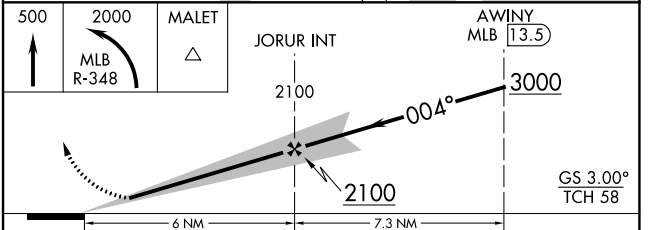

LOC I-TIX 108.7	APP CRS 004°	Rwy Idg 7244 TDZE 34 Apt Elev 34
---------------------------	------------------------	---

ILS or LOC RWY 36

SPACE COAST RGNL(TIX)

<p>▲ For inop ALS, increase S-LOC 36 Cat C/D visibility to 1½ SM.</p>		<p>MALSR</p>	<p>MISSED APPROACH: Climb to 500 then climbing left turn to 2000 on MLB VOR/DME R-348 to MALET INT/37.2 DME and hold.</p>	
ATIS 120.625	ORLANDO APP CON 134.95 281.425	SPACE COAST TOWER ★ 118.9 (CTAF) 0	GND COM 121.85	UNICOM 122.95

CATEGORY	A	B	C	D
S-ILS 36	234-½ 200 (200-½)			
S-LOC 36	500-½	466 (500-½)	500-1	466 (500-1)
C CIRCLING	640-1	606 (700-1)	640-1¾ 606 (700-1¾)	640-2 606 (700-2)

SE-3, 26 DEC 2024 to 23 JAN 2025

SE-3, 26 DEC 2024 to 23 JAN 2025