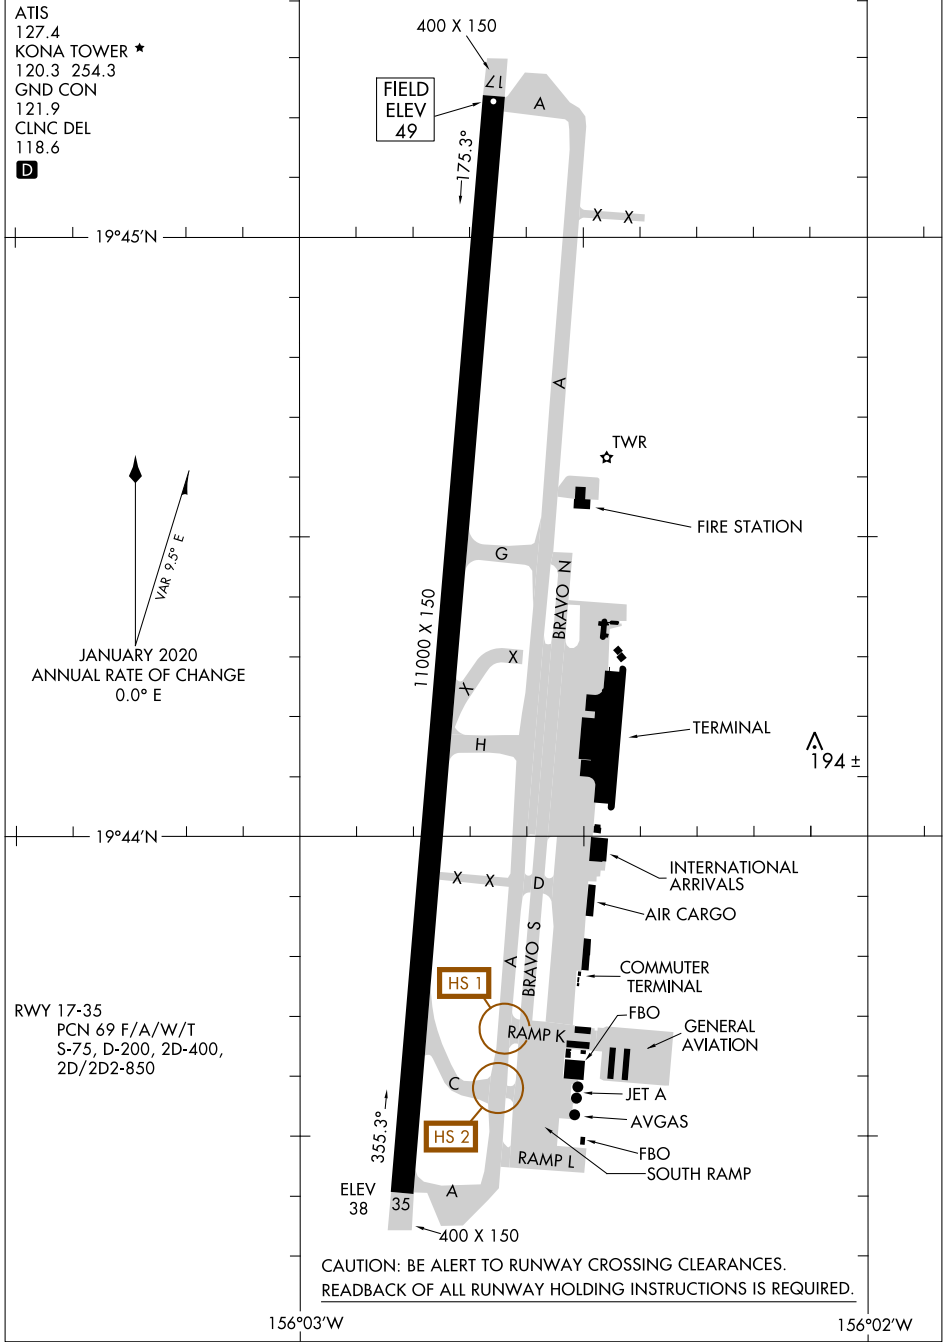

23054

AIRPORT DIAGRAM

ELLISON ONIZUKA KONA INTL AT KEAHOLE (KOA) (PHKO)

AL-5761 (FAA)

KAILUA/KONA, HAWAII

ATIS
 127.4
 KONA TOWER ★
 120.3 254.3
 GND CON
 121.9
 CLNC DEL
 118.6

D

19°45'N

19°44'N

156°03'W

156°02'W

PAC, 26 DEC 2024 to 20 FEB 2025

PAC, 26 DEC 2024 to 20 FEB 2025

CAUTION: BE ALERT TO RUNWAY CROSSING CLEARANCES.
 READBACK OF ALL RUNWAY HOLDING INSTRUCTIONS IS REQUIRED.

AIRPORT DIAGRAM