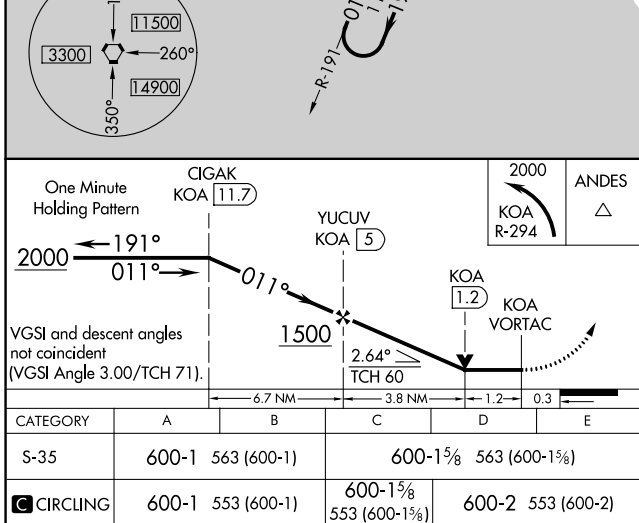

VOR or TACAN RWY 35

ELLISON ONIZUKA KONA INTL AT KEAHOLE (KOA) (PHKO)

DME required.		MISSED APPROACH: Climbing left turn to 2000 on KOA VORTAC R-294 to ANDES/11.7 DME and hold.		
Circling NA east of Rwy 17-35.				

ELEV 47	D	TDZE 37
---------	----------	---------

PAC, 26 DEC 2024 to 20 FEB 2025

PAC, 26 DEC 2024 to 20 FEB 2025