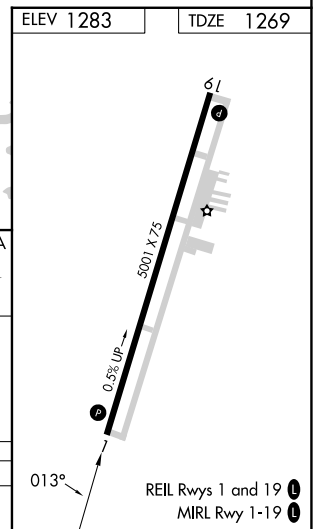

APP CRS 013°	Rwy Idg TDZE Apt Elev	5001 1269 1283
------------------------	-----------------------------	---

RNAV (GPS) RWY 1

BURNET MUNI/KATE CRADDOCK FLD (BMQ)

RNP APCH - GPS.

⚠ Rwy 1 helicopter visibility reduction below 3/4 SM NA. When local altimeter setting not received, use Lago Vista altimeter setting and increase all MDA 60 feet.

MISSED APPROACH: Climb to 3500 direct DLORA and hold.

ASOS
119.925

HOUSTON CENTER
132.35 317.5

UNICOM
122.8 (CTAF) 0

CATEGORY	A	B	C	D
LNAV MDA	1660-1 1/4	391 (400-1 1/4)		NA

SC-3, 26 DEC 2024 to 23 JAN 2025