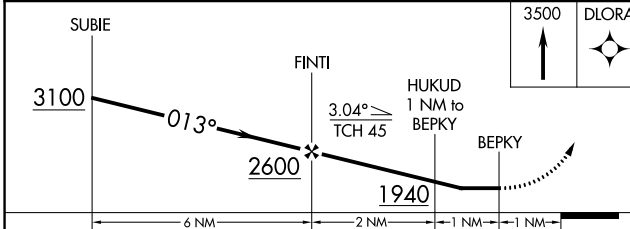

MISSED APPROACH: Climb to 3500 direct DLORA and hold.

ASOS
119.925

HOUSTON CENTER
132.35 317.5

UNICOM
122.8 (CTAF) 0

CATEGORY	A	B	C	D
LNAV MDA	1660-1 1/4	391 (400-1 1/4)		NA

SC-3, 26 DEC 2024 to 23 JAN 2025