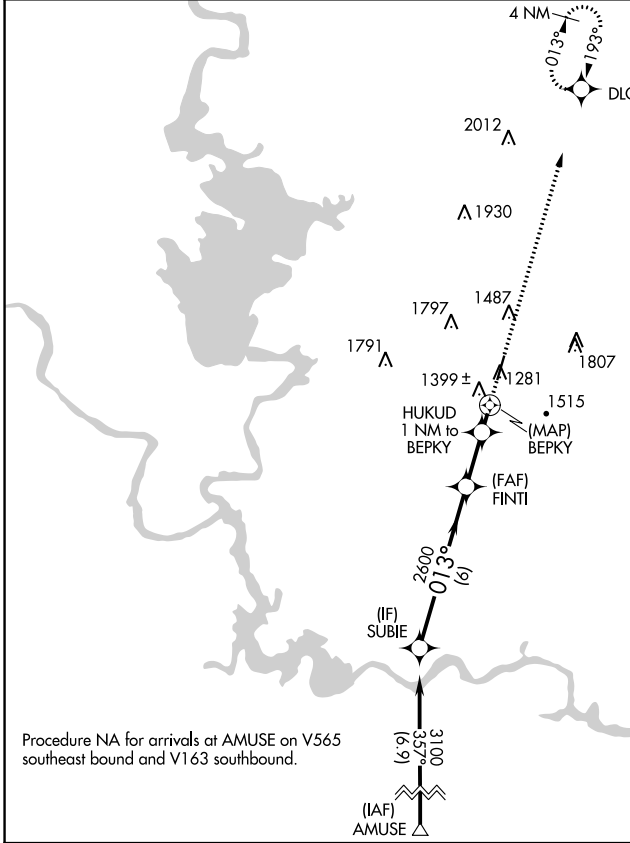

APP CRS 013°	Rwy Idg TDZE Apt Elev	5001 1269 1283
------------------------	-----------------------------	---

RNAV (GPS) RWY 1

BURNET MUNI/KATE CRADDOCK FLD (BMQ)

RNP APCH - GPS.

⚠ Rwy 1 helicopter visibility reduction below 3/4 SM NA. When local altimeter setting not received, use Lago Vista altimeter setting and increase all MDA 60 feet.

MISSED APPROACH: Climb to 3500 direct DLORA and hold.

ASOS
119.925

HOUSTON CENTER
132.35 317.5

UNICOM
122.8 (CTAF) 0

CATEGORY	A	B	C	D
LNAV MDA	1660-1 1/4	391 (400-1 1/4)		NA

SC-3, 26 DEC 2024 to 23 JAN 2025

SC-3, 26 DEC 2024 to 23 JAN 2025