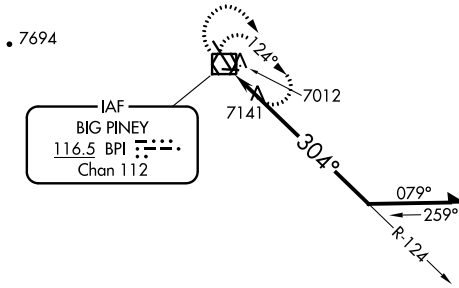

VOR/DME BPI 116.5 Chan 112	APP CRS 304°	Rwy Idg TDZE Apt Elev 6803 6969 6994

VOR RWY 31

MILEY MEML FLD (BPI)

NA	Circling NA to Rwy 8 and 26.	MISSED APPROACH: Climbing right turn to 10000 in BPI VOR/DME holding pattern.

ASOS 135.225	SALT LAKE CENTER 128.35 239.25	UNICOM 122.8 (CTAF)	122.70

NW-1, 26 DEC 2024 to 23 JAN 2025

NW-1, 26 DEC 2024 to 23 JAN 2025