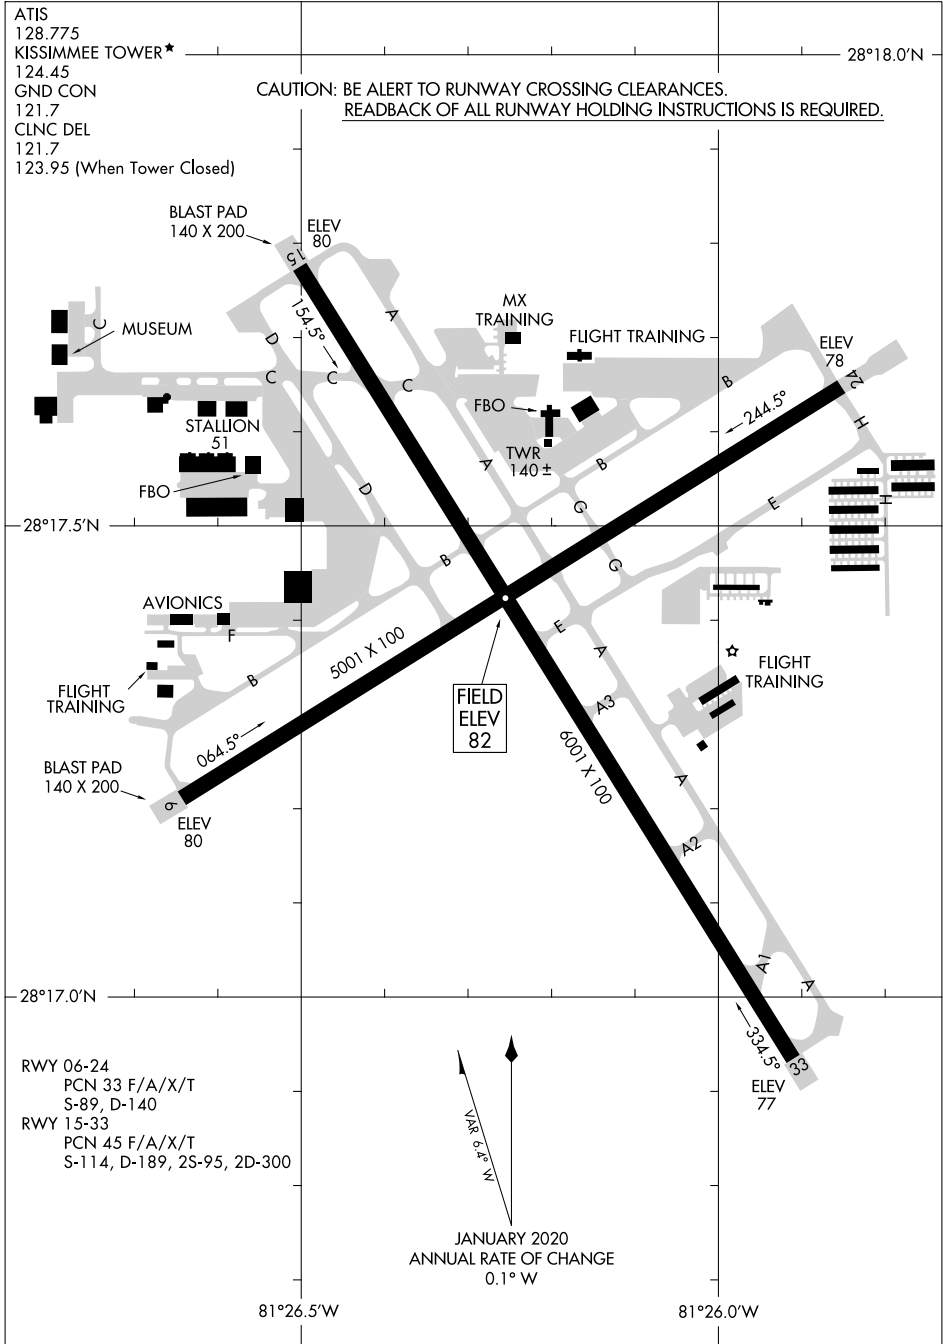

23334

AIRPORT DIAGRAM

AL-5793 (FAA)

KISSIMMEE GATEWAY (ISM)
ORLANDO, FLORIDA

ATIS
128.775
KISSIMMEE TOWER*
124.45
GND CON
121.7
CLNC DEL
121.7
123.95 (When Tower Closed)

CAUTION: BE ALERT TO RUNWAY CROSSING CLEARANCES.
READBACK OF ALL RUNWAY HOLDING INSTRUCTIONS IS REQUIRED.

SE-3, 26 DEC 2024 to 23 JAN 2025

SE-3, 26 DEC 2024 to 23 JAN 2025

AIRPORT DIAGRAM

23334

ORLANDO, FLORIDA
KISSIMMEE GATEWAY (ISM)