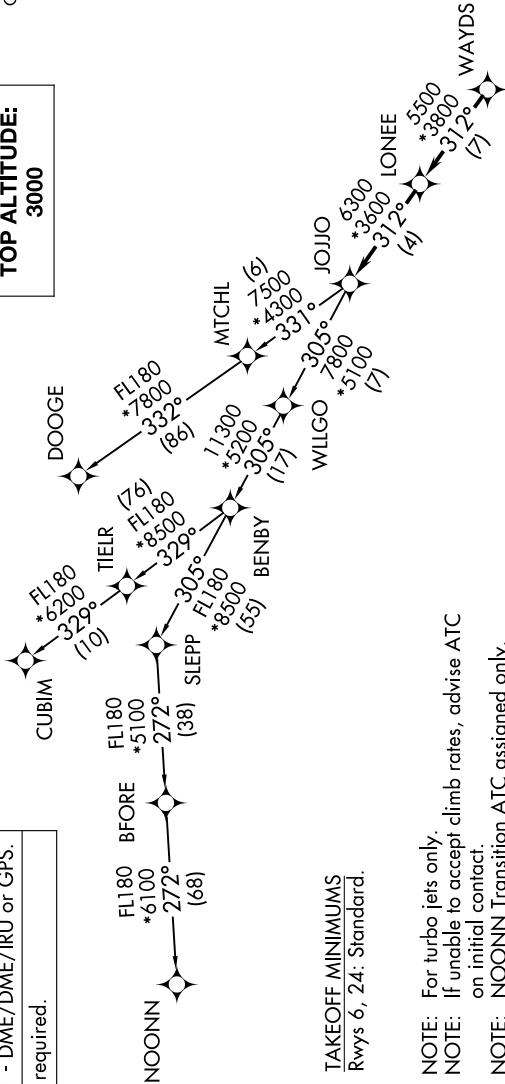

JOJO FIVE DEPARTURE (RNAV)

LANCASTER COUNTY-MC WHIRTER FLD (LKR)
AL-5853 (FAA) LANCASTER, SOUTH CAROLINA

CHARLOTTE DEP CON
120.05 307.8
AWOS-3
120.825
GCO
121.725
UNICOM (CTAF)
122.725

**TOP ALTITUDE:
3000**

TAKEOFF MINIMUMS
Rwys 6, 24: Standard.

- NOTE: For turbo jets only.
- NOTE: If unable to accept climb rates, advise ATC on initial contact.
- NOTE: NOONN Transition ATC assigned only.
- NOTE: Upon reaching 10000 MSL, accelerate to and maintain 280K, if unable advise ATC.

DEPARTURE ROUTE DESCRIPTION

Climb on heading assigned by ATC, on RADAR vectors to WAYDS, then on depicted route to JOJO. Then on assigned transition. Maintain 3000, expect filed altitude within 10 minutes after departure.

- CUBIM TRANSITION (JOJO5.CUBIM)
- DOOGE TRANSITION (JOJO5.DOOGE)
- NOONN TRANSITION (JOJO5.NOONN)

NOTE: Chart not to scale.