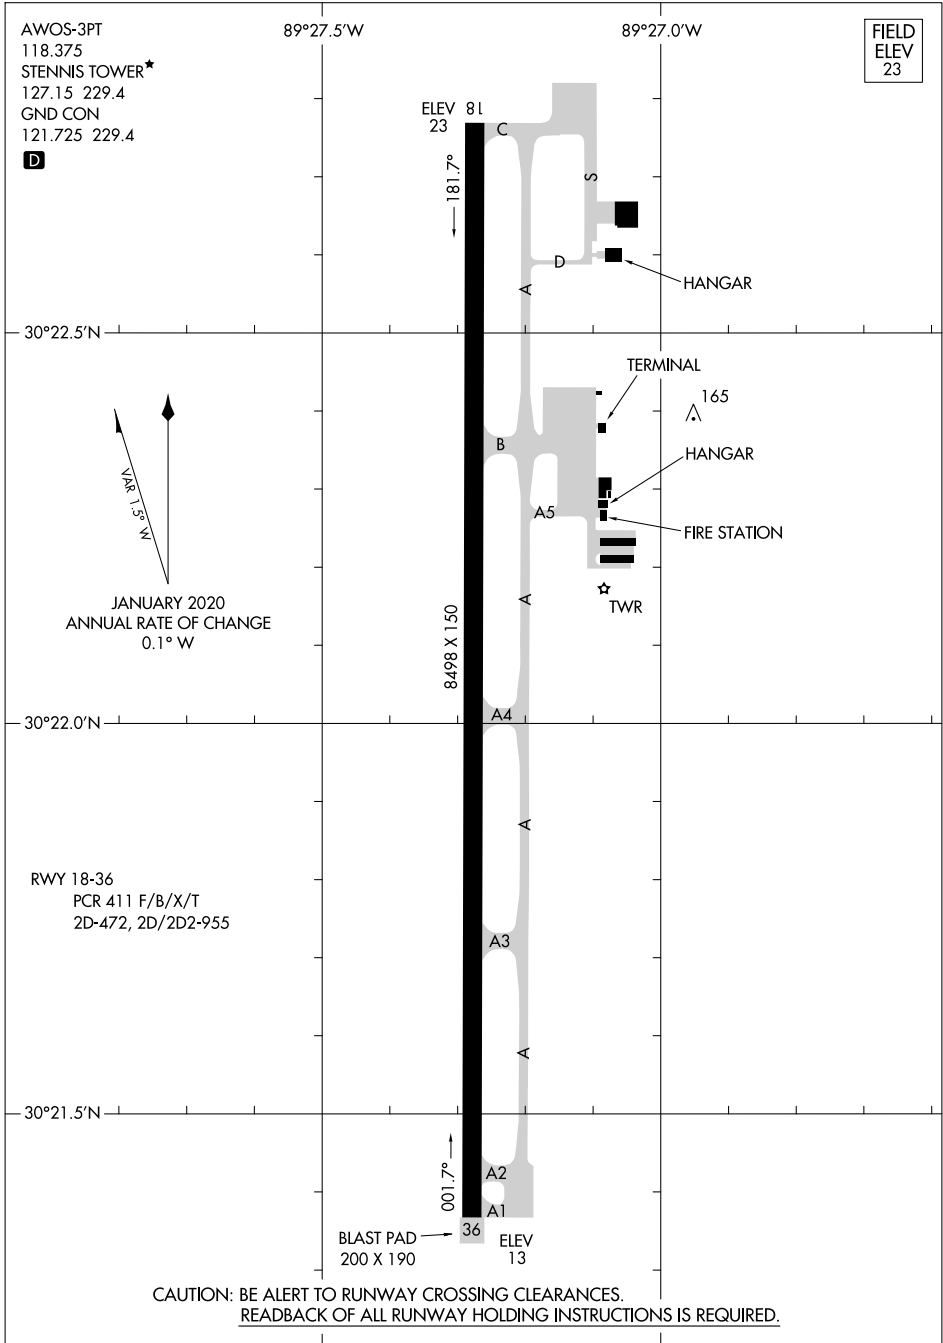

24361

AIRPORT DIAGRAM

AL-5860 (FAA)

STENNIS INTL (HSA)
BAY ST LOUIS, MISSISSIPPI

SC-4, 26 DEC 2024 to 23 JAN 2025

SC-4, 26 DEC 2024 to 23 JAN 2025

AIRPORT DIAGRAM

24361