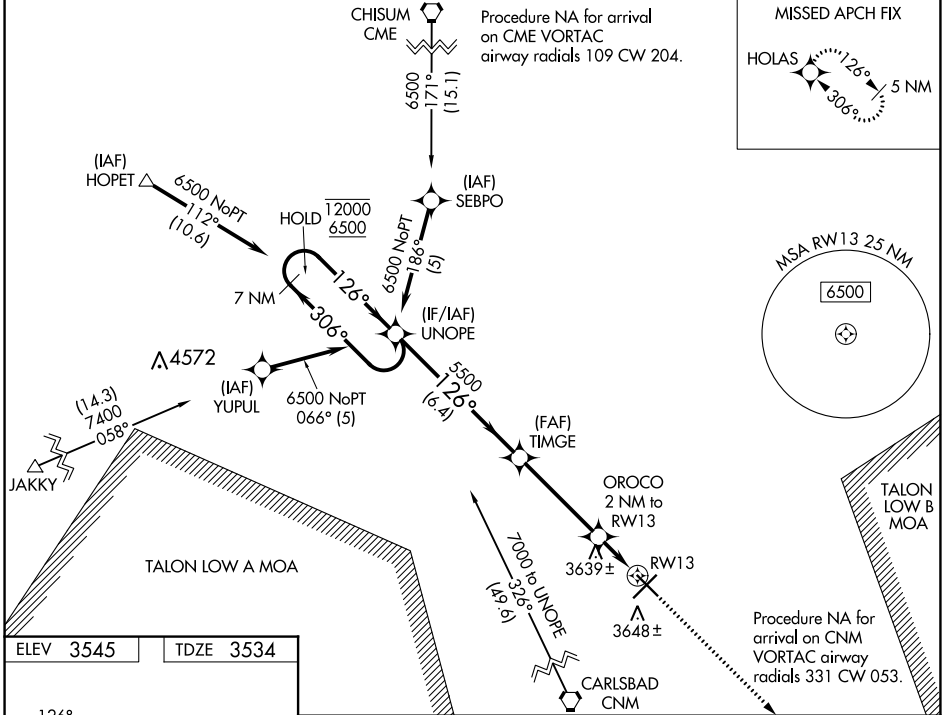

WAAS CH 86535 W13A	APP CRS 126°	Rwy Idg TDZE Apt Elev	6132 3534 3545
--	------------------------	-----------------------------	---

RNAV (GPS) RWY 13

ARTESIA MUNI (ATS)

RNP APCH - GPS.	MISSED APPROACH: Climb to 5900 direct HOLAS and hold.
▼ For uncompensated Baro-VNAV systems, LNAV/VNAV ▲ NA below -22°C or above 54°C.	

AWOS-3 126.725	ROSWELL APP CON * 119.6 239.0	UNICOM 123.075 (CTAF) 0
--------------------------	---	-----------------------------------

ELEV 3545	TDZE 3534
-----------	-----------

CATEGORY	A	B	C	D
LPV DA		3734- ³ / ₄	200 (200- ³ / ₄)	
LNAV/VNAV DA		3784- ⁷ / ₈	250 (300- ⁷ / ₈)	
LNAV MDA	3920-1	386 (400-1)	3920-1 ¹ / ₈	386 (400-1 ¹ / ₈)
Ⓢ CIRCLING	3980-1 435 (500-1)	4000-1 455 (500-1)	4040-1 ¹ / ₂ 495 (500-1 ¹ / ₂)	4240-2 ¹ / ₄ 695 (700-2 ¹ / ₄)

SW-1, 26 DEC 2024 to 23 JAN 2025

SW-1, 26 DEC 2024 to 23 JAN 2025