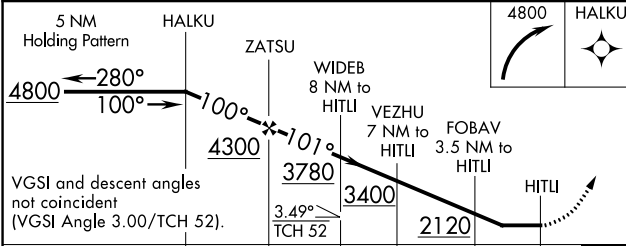

APP CRS	Rwy Idg	6000
101°	TDZE	27
	Apt Elev	44

RNAV (GPS) RWY 10

WRANGELL (WRG) (PAWG)

RNP APCH-GPS		MISSED APPROACH: Climbing right turn to 4800 direct HALKU and hold.	
AWOS-3P	ANCHORAGE CENTER	SITKA RADIO	CTAF
128.5	118.0	122.45	122.6

ELEV	44	TDZE	27
------	----	------	----

CATEGORY	A	B	C	D
LNVA MDA	2080-2½	2053 (2100-2½)	2080-3 2053 (2100-3)	NA
CIRCLING	2080-2½	2036 (2100-2½)	2500-3 2456 (2500-3)	NA

AK, 26 DEC 2024 to 20 FEB 2025

AK, 26 DEC 2024 to 20 FEB 2025