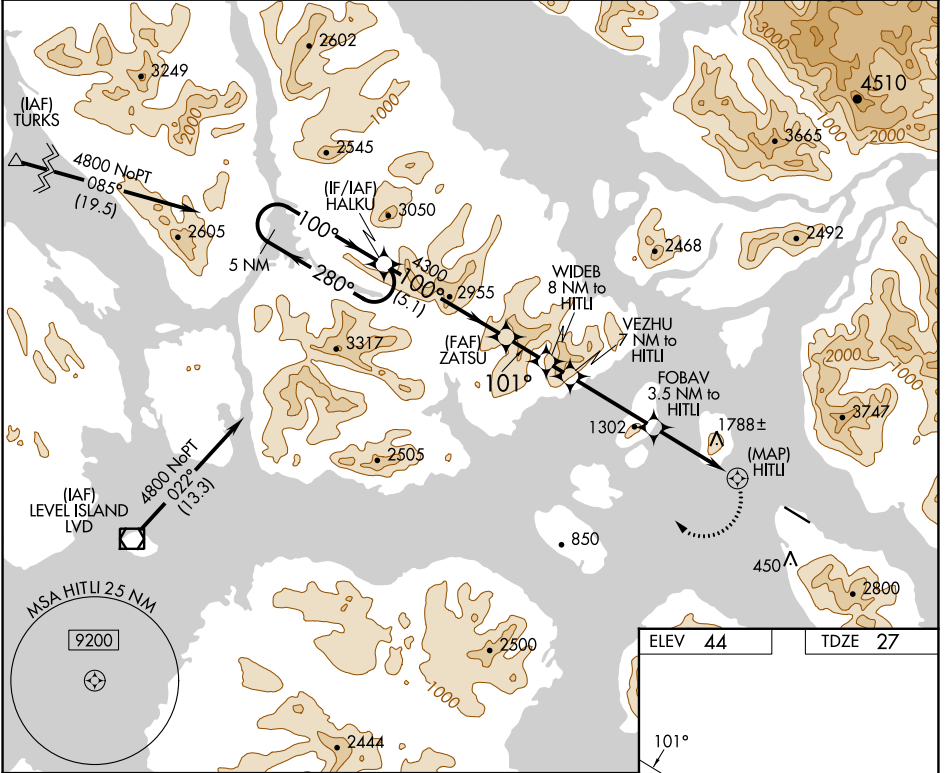

APP CRS	Rwy Idg	6000
101°	TDZE	27
	Apt Elev	44

RNAV (GPS) RWY 10

WRANGELL (WRG) (PAWG)

RNP APCH-GPS		MISSED APPROACH: Climbing right turn to 4800 direct HALKU and hold.	
AWOS-3P	ANCHORAGE CENTER	SITKA RADIO	CTAF
128.5	118.0	122.45	122.6

ELEV	44	TDZE	27
------	----	------	----

CATEGORY	A	B	C	D
LNVA MDA	2080-2½	2053 (2100-2½)	2080-3 2053 (2100-3)	NA
CIRCLING	2080-2½	2036 (2100-2½)	2500-3 2456 (2500-3)	NA

AK, 26 DEC 2024 to 20 FEB 2025

AK, 26 DEC 2024 to 20 FEB 2025