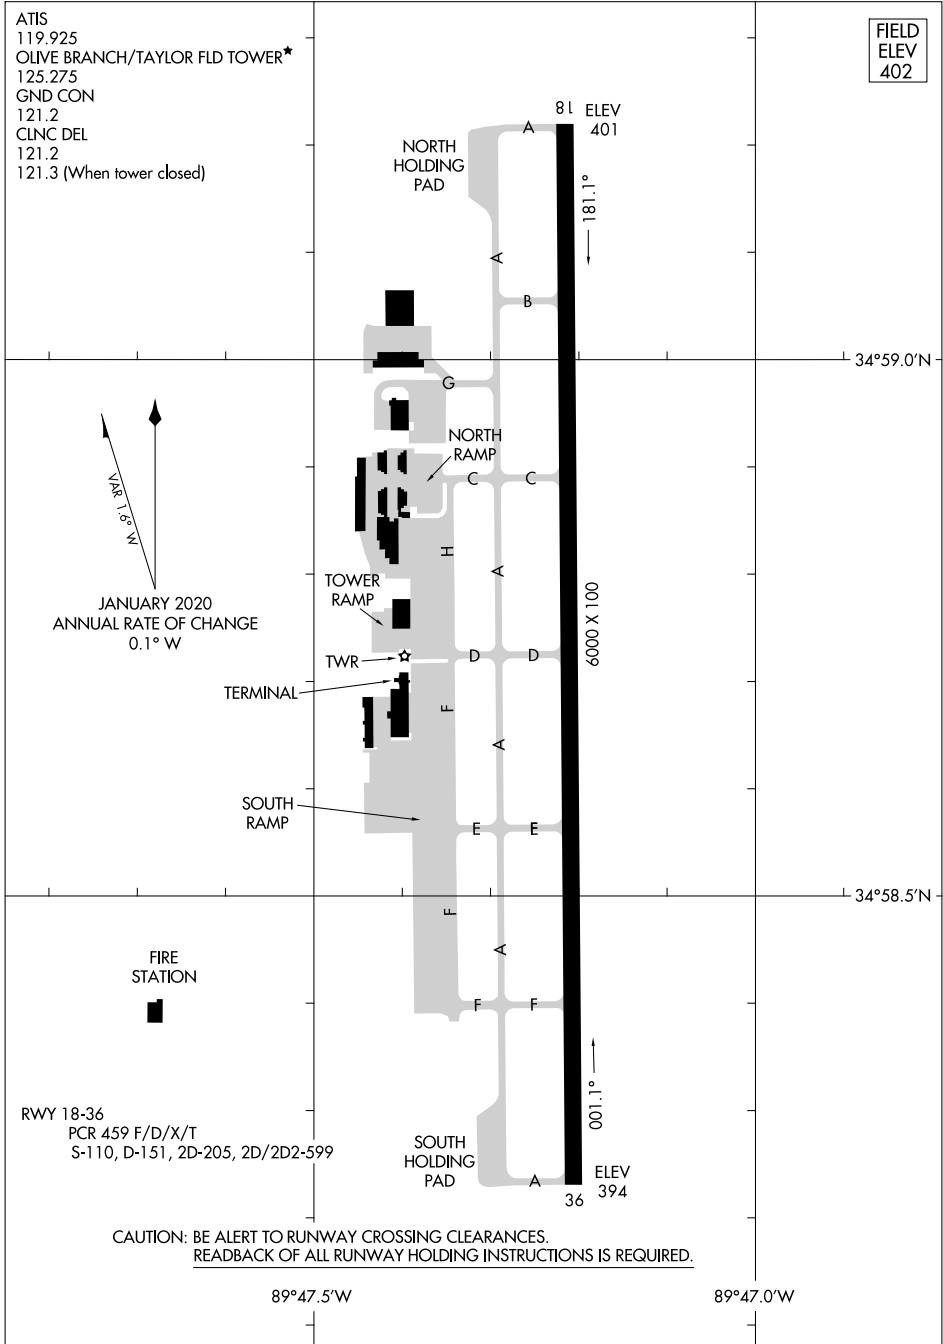

23110

AIRPORT DIAGRAM

AL-5883 (FAA)

OLIVE BRANCH/TAYLOR FLD (OLV)
OLIVE BRANCH, MISSISSIPPI

ATIS
 119.925
 OLIVE BRANCH/TAYLOR FLD TOWER*
 125.275
 GND CON
 121.2
 CLNC DEL
 121.2
 121.3 (When tower closed)

FIELD
 ELEV
 402

JANUARY 2020
 ANNUAL RATE OF CHANGE
 0.1° W

SC-4, 26 DEC 2024 to 23 JAN 2025

SC-4, 26 DEC 2024 to 23 JAN 2025

CAUTION: BE ALERT TO RUNWAY CROSSING CLEARANCES.
 READBACK OF ALL RUNWAY HOLDING INSTRUCTIONS IS REQUIRED.

AIRPORT DIAGRAM

23110

OLIVE BRANCH, MISSISSIPPI
OLIVE BRANCH/TAYLOR FLD (OLV)