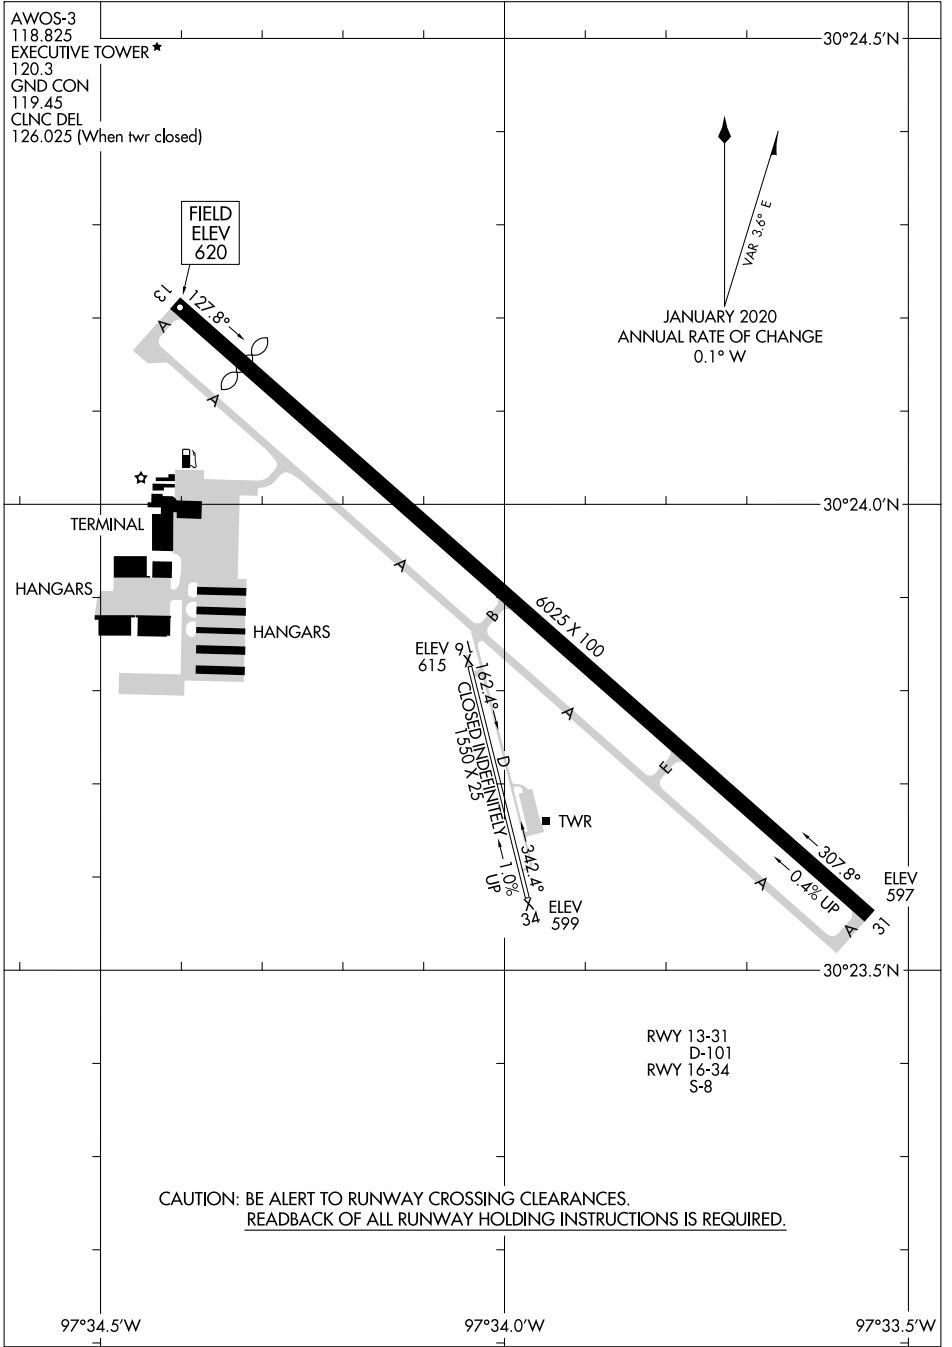

23222

# AIRPORT DIAGRAM

AL-5891 (FAA)

AUSTIN EXEC (EDC)

AUSTIN, TEXAS

SC-3, 26 DEC 2024 to 23 JAN 2025

SC-3, 26 DEC 2024 to 23 JAN 2025

# AIRPORT DIAGRAM

23222

AUSTIN, TEXAS

AUSTIN EXEC (EDC)