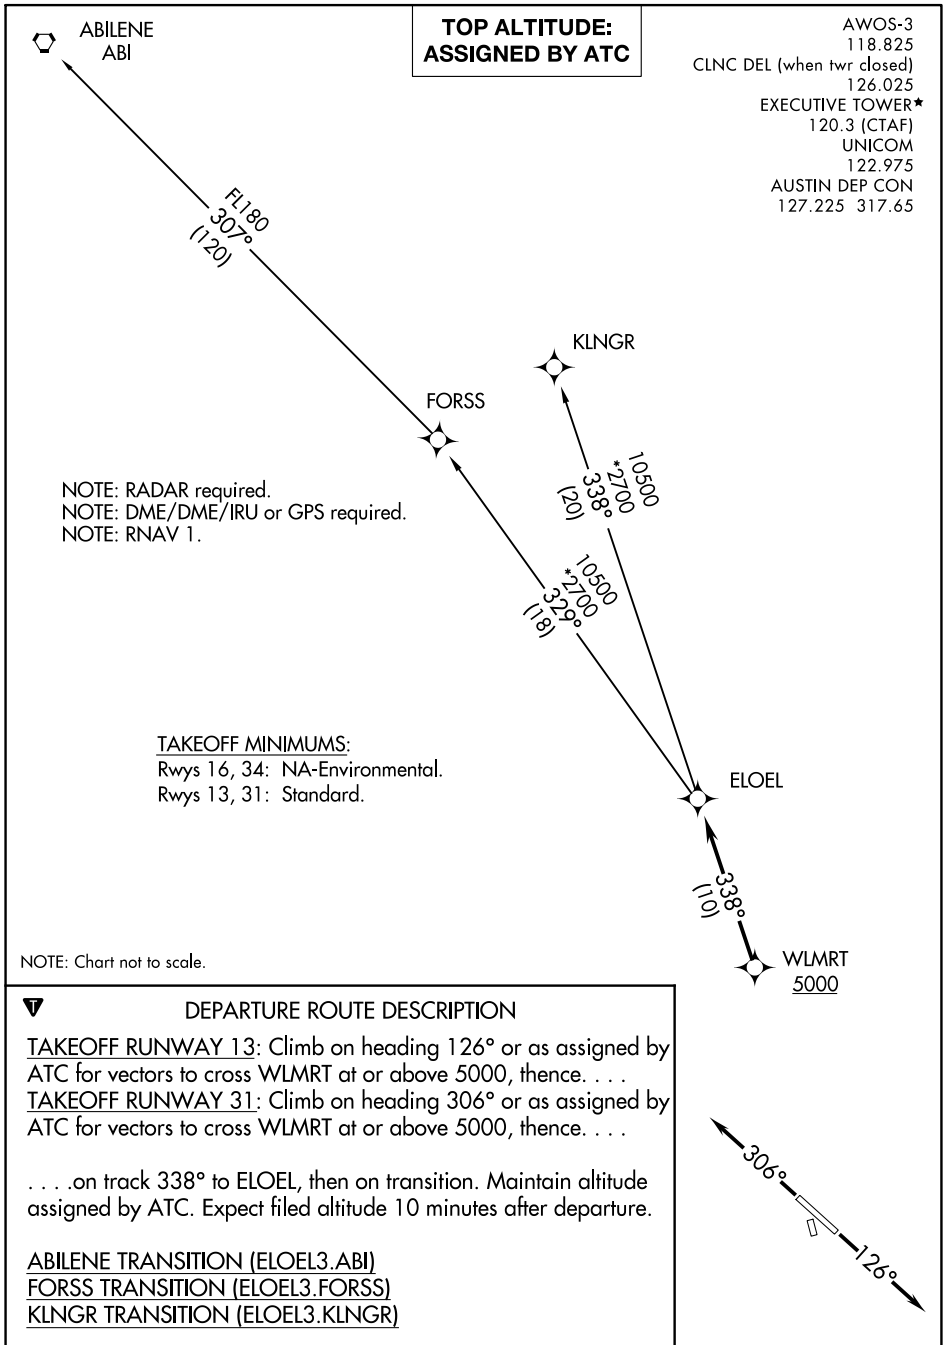

ELOEL THREE DEPARTURE (RNAV)

AUSTIN, TEXAS

SC-3, 26 DEC 2024 to 23 JAN 2025

SC-3, 26 DEC 2024 to 23 JAN 2025

NOTE: Chart not to scale.

DEPARTURE ROUTE DESCRIPTION

TAKEOFF RUNWAY 13: Climb on heading 126° or as assigned by ATC for vectors to cross WLMRT at or above 5000, thence. . . .

TAKEOFF RUNWAY 31: Climb on heading 306° or as assigned by ATC for vectors to cross WLMRT at or above 5000, thence. . . .

. . . on track 338° to ELOEL, then on transition. Maintain altitude assigned by ATC. Expect filed altitude 10 minutes after departure.

ABILENE TRANSITION (ELOEL3.ABI)
FORSS TRANSITION (ELOEL3.FORSS)
KLNCR TRANSITION (ELOEL3.KLNCR)