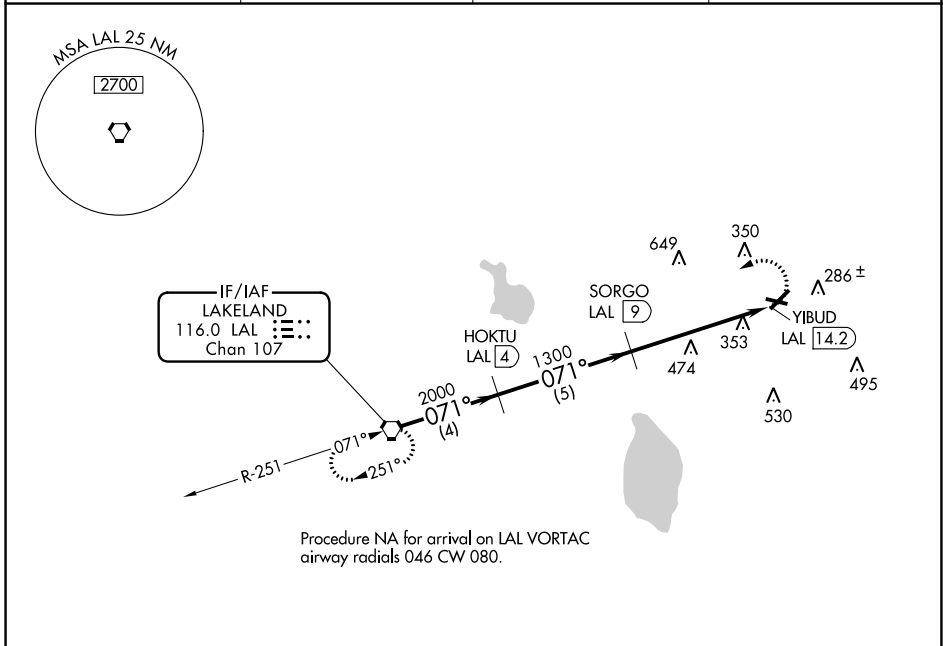

VORTAC LAL 116.0 Chan 107	APP CRS 071°	Rwy Idg TDZE Apt Elev	N/A N/A 146
---	------------------------	-----------------------------	--

VOR-A

WINTER HAVEN RGNL (GIF')

DME required.	MISSED APPROACH: Climbing left turn to 2000 direct LAL VORTAC and hold.
<p>⚠ Circling Rwy 5, 11, 29 NA at night. When local altimeter setting not received, use Bartow altimeter setting and increase all MDAs 20 feet.</p>	

ASOS 133.675	TAMPA APP CON 120.65 290.3	CLNC DEL (GCO) 121.725	UNICOM 123.05 (CTAF) 0
------------------------	--------------------------------------	----------------------------------	----------------------------------

CATEGORY	A	B	C	D
CIRCLING	780-1	634 (700-1)	820-2 674 (700-2)	960-2¾ 814 (900-2¾)

SE-3, 26 DEC 2024 to 23 JAN 2025

SE-3, 26 DEC 2024 to 23 JAN 2025