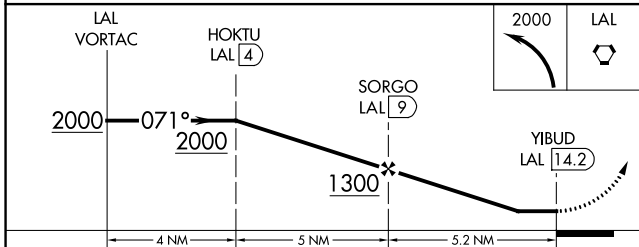

VORTAC LAL 116.0 Chan 107	APP CRS 071°	Rwy Idg TDZE Apt Elev	N/A N/A 146
---	------------------------	-----------------------------	--

VOR-A

WINTER HAVEN RGNL (GIF')

DME required.	MISSED APPROACH: Climbing left turn to 2000 direct LAL VORTAC and hold.
<p>⚠ Circling Rwy 5, 11, 29 NA at night. When local altimeter setting not received, use Bartow altimeter setting and increase all MDAs 20 feet.</p>	

ASOS 133.675	TAMPA APP CON 120.65 290.3	CLNC DEL (GCO) 121.725	UNICOM 123.05 (CTAF) 0
------------------------	--------------------------------------	----------------------------------	----------------------------------

CATEGORY	A	B	C	D
CIRCLING	780-1	634 (700-1)	820-2 674 (700-2)	960-2¾ 814 (900-2¾)

SE-3, 26 DEC 2024 to 23 JAN 2025

SE-3, 26 DEC 2024 to 23 JAN 2025