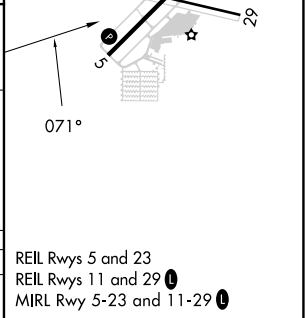

VORTAC LAL 116.0 Chan 107	APP CRS 071°	Rwy Idg TDZE Apt Elev	N/A N/A 146
---	------------------------	-----------------------------	--

VOR-A

WINTER HAVEN RGNL (GIF')

DME required.	MISSED APPROACH: Climbing left turn to 2000 direct LAL VORTAC and hold.
<p>⚠ Circling Rwy 5, 11, 29 NA at night. When local altimeter setting not received, use Bartow altimeter setting and increase all MDAs 20 feet.</p>	

ASOS 133.675	TAMPA APP CON 120.65 290.3	CLNC DEL (GCO) 121.725	UNICOM 123.05 (CTAF) 0
------------------------	--------------------------------------	----------------------------------	----------------------------------

CATEGORY	A	B	C	D
CIRCLING	780-1	634 (700-1)	820-2 674 (700-2)	960-2¾ 814 (900-2¾)

SE-3, 26 DEC 2024 to 23 JAN 2025

SE-3, 26 DEC 2024 to 23 JAN 2025