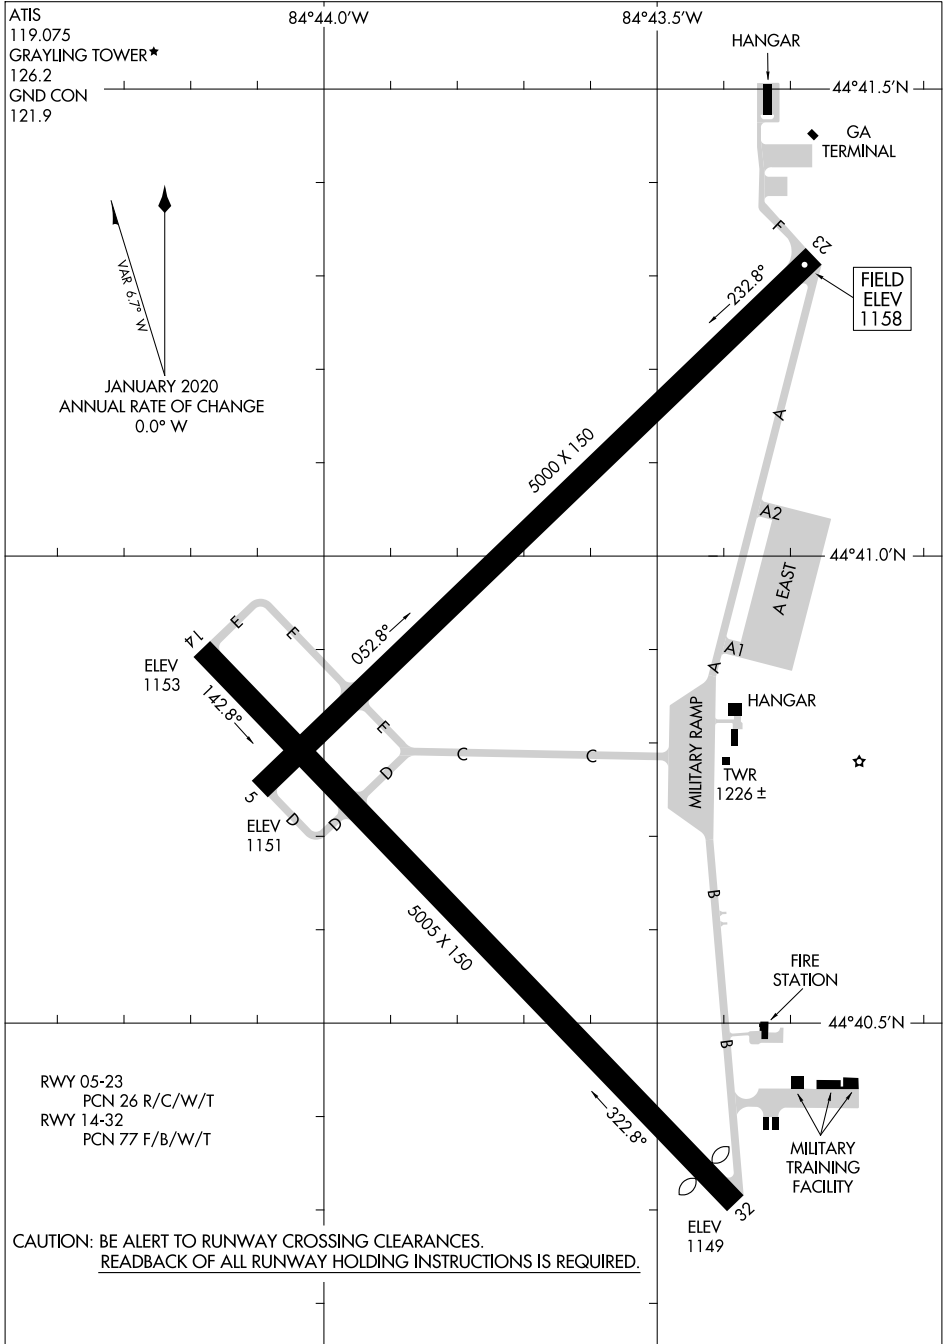

20086

AIRPORT DIAGRAM

AL-5957 (FAA)

GRAYLING AAF (GOV)
GRAYLING, MICHIGAN

EC-1, 26 DEC 2024 to 23 JAN 2025

EC-1, 26 DEC 2024 to 23 JAN 2025

AIRPORT DIAGRAM
20086

GRAYLING, MICHIGAN
GRAYLING AAF (GOV)