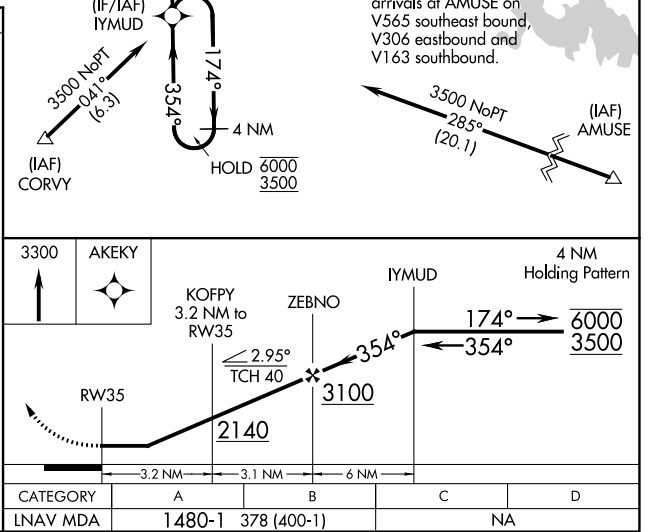

APP CRS 354°	Rwy Idg TDZE Apt Elev	4202 1102 1102
------------------------	-----------------------------	---

RNAV (GPS) RWY 35

LLANO MUNI (A.QO)

RNP APCH - GPS.		MISSED APPROACH: Climb to 3300 direct AKEY and hold.
<p>▼ Procedure NA at night.</p> <p>▲ Rwy 35 helicopter visibility reduction below 1 SM NA.</p>		

AWOS-3 119.425	HOUSTON CENTER 132.35 317.5	UNICOM 123.05 (CTAF) 0
--------------------------	---------------------------------------	---

ELEV 1102	TDZE 1102
-----------	-----------

SC-3, 26 DEC 2024 to 23 JAN 2025

SC-3, 26 DEC 2024 to 23 JAN 2025