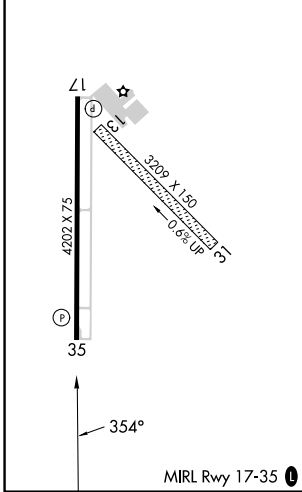

SC-3, 26 DEC 2024 to 23 JAN 2025

SC-3, 26 DEC 2024 to 23 JAN 2025