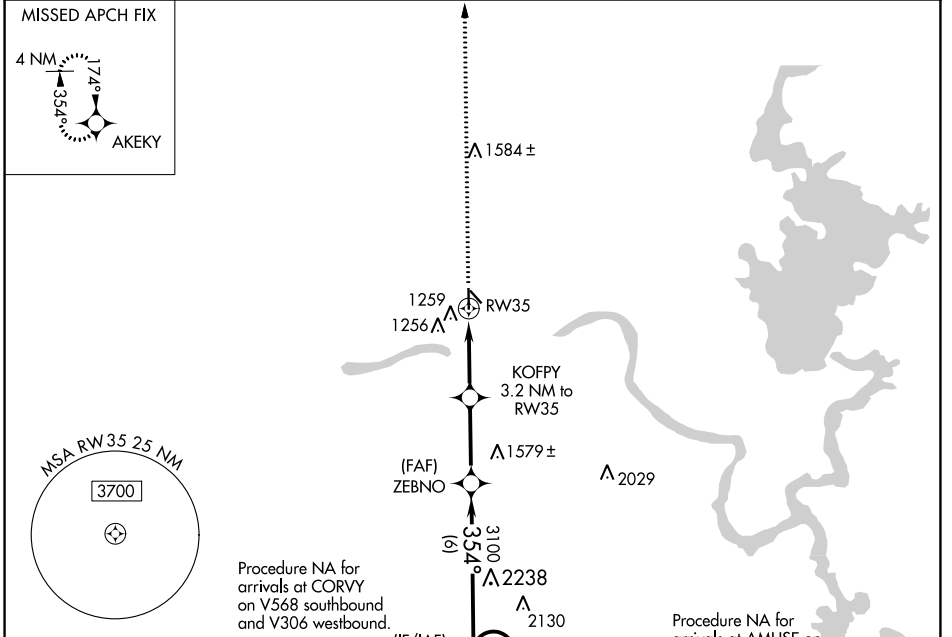

APP CRS 354°	Rwy Idg TDZE Apt Elev	4202 1102 1102
------------------------	-----------------------------	---

RNAV (GPS) RWY 35

LLANO MUNI (A.QO)

RNP APCH - GPS.		MISSED APPROACH: Climb to 3300 direct AKEY and hold.
<p>▼ Procedure NA at night.</p> <p>▲ Rwy 35 helicopter visibility reduction below 1 SM NA.</p>		

AWOS-3 119.425	HOUSTON CENTER 132.35 317.5	UNICOM 123.05 (CTAF) 0
--------------------------	---------------------------------------	---

ELEV 1102	TDZE 1102
-----------	-----------

SC-3, 26 DEC 2024 to 23 JAN 2025

SC-3, 26 DEC 2024 to 23 JAN 2025