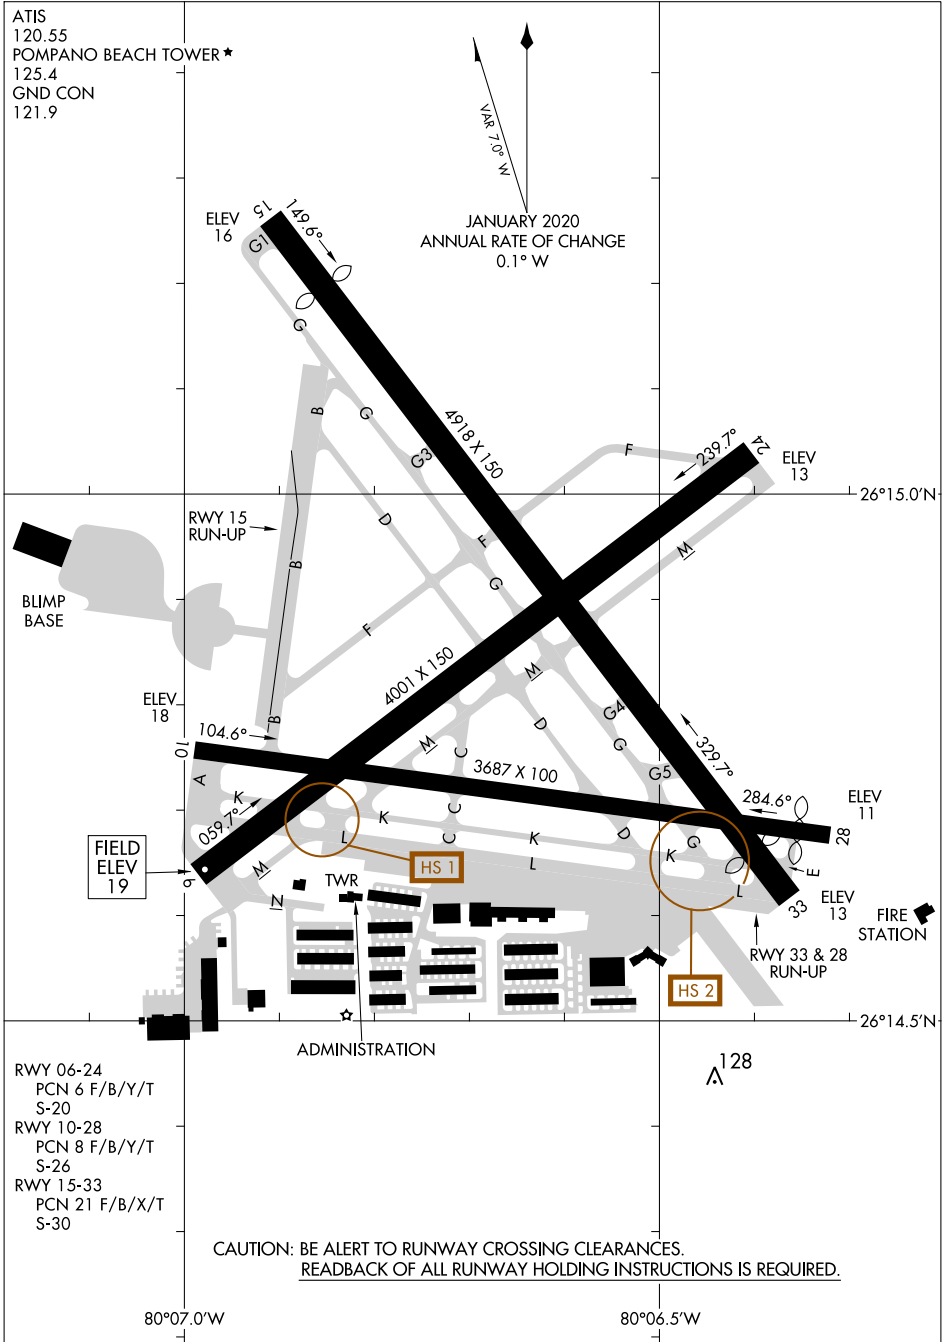

24025

AIRPORT DIAGRAM

AL-5972 (FAA)

POMPANO BEACH AIRPARK (PMP)
POMPANO BEACH, FLORIDA

ATIS
120.55
POMPANO BEACH TOWER ★
125.4
GND CON
121.9

VAR 7.0° W
JANUARY 2020
ANNUAL RATE OF CHANGE
0.1° W

SE-3, 26 DEC 2024 to 23 JAN 2025

SE-3, 26 DEC 2024 to 23 JAN 2025

CAUTION: BE ALERT TO RUNWAY CROSSING CLEARANCES.
READBACK OF ALL RUNWAY HOLDING INSTRUCTIONS IS REQUIRED.

AIRPORT DIAGRAM
24025

POMPANO BEACH, FLORIDA
POMPANO BEACH AIRPARK (PMP)