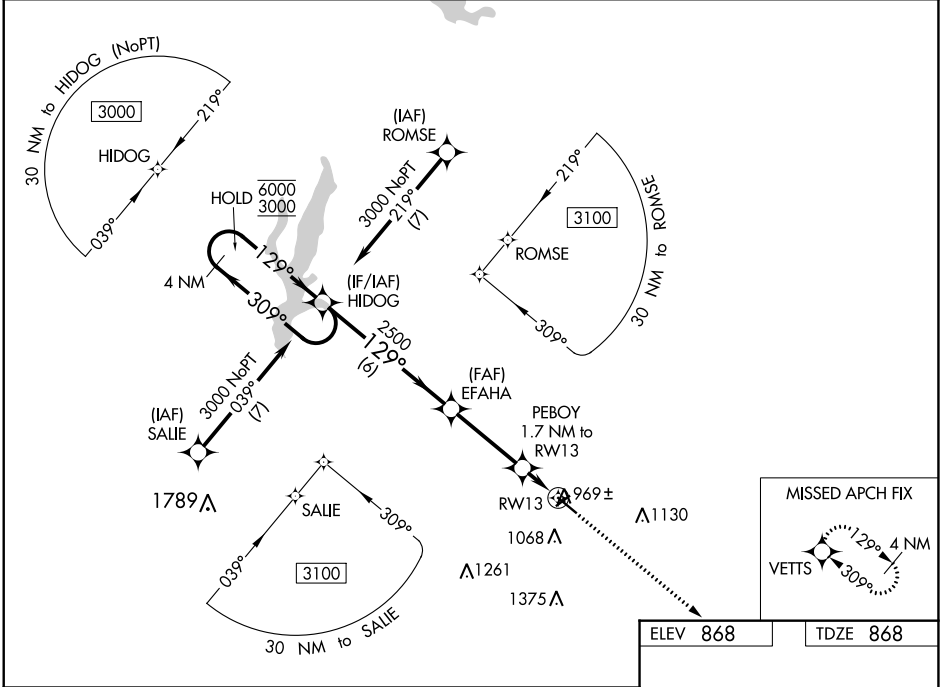

RNAV (GPS) RWY 13

OMAR N BRADLEY (MBY)

RNP APCH-GPS.

⚠ Circling to Rwy 5, 23, 31 NA at night. For uncompensated Baro-VNAV systems, LNAV/VNAV NA below -16°C or above 54°C.

MISSED APPROACH: Climb to 3100 direct VETTS and hold.

AWOS-3PT 120.025	KANSAS CITY CENTER 125.25 235.975	UNICOM 122.7 (CTAF) ①
----------------------------	---------------------------------------------	---------------------------------

CATEGORY	A	B	C	D
LPV DA	1118-3/4	250 (300-3/4)		NA
LNAV/VNAV DA	1139-7/8	271 (300-7/8)		NA
LNAV MDA	1220-1	352 (400-1)		NA
C CIRCLING	1380-1 512 (600-1)	1440-1 572 (600-1)	1520-1 1/4 652 (700-1 1/4)	NA

NC-3, 26 DEC 2024 to 23 JAN 2025

NC-3, 26 DEC 2024 to 23 JAN 2025