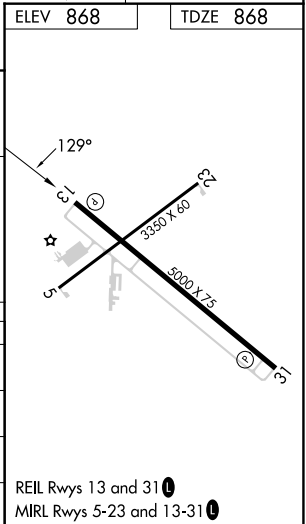

NC-3, 26 DEC 2024 to 23 JAN 2025

NC-3, 26 DEC 2024 to 23 JAN 2025