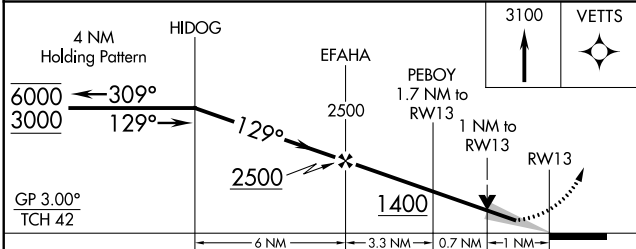

RNAV (GPS) RWY 13

OMAR N BRADLEY (MBY)

RNP APCH-GPS.

⚠ Circling to Rwy 5, 23, 31 NA at night. For uncompensated Baro-VNAV systems, LNAV/VNAV NA below -16°C or above 54°C.

MISSED APPROACH: Climb to 3100 direct VETTS and hold.

AWOS-3PT 120.025	KANSAS CITY CENTER 125.25 235.975	UNICOM 122.7 (CTAF) ①
----------------------------	---------------------------------------------	---------------------------------

CATEGORY	A	B	C	D
LPV DA	1118-3/4	250 (300-3/4)		NA
LNAV/VNAV DA	1139-7/8	271 (300-7/8)		NA
LNAV MDA	1220-1	352 (400-1)		NA
C CIRCLING	1380-1 512 (600-1)	1440-1 572 (600-1)	1520-1 1/4 652 (700-1 1/4)	NA