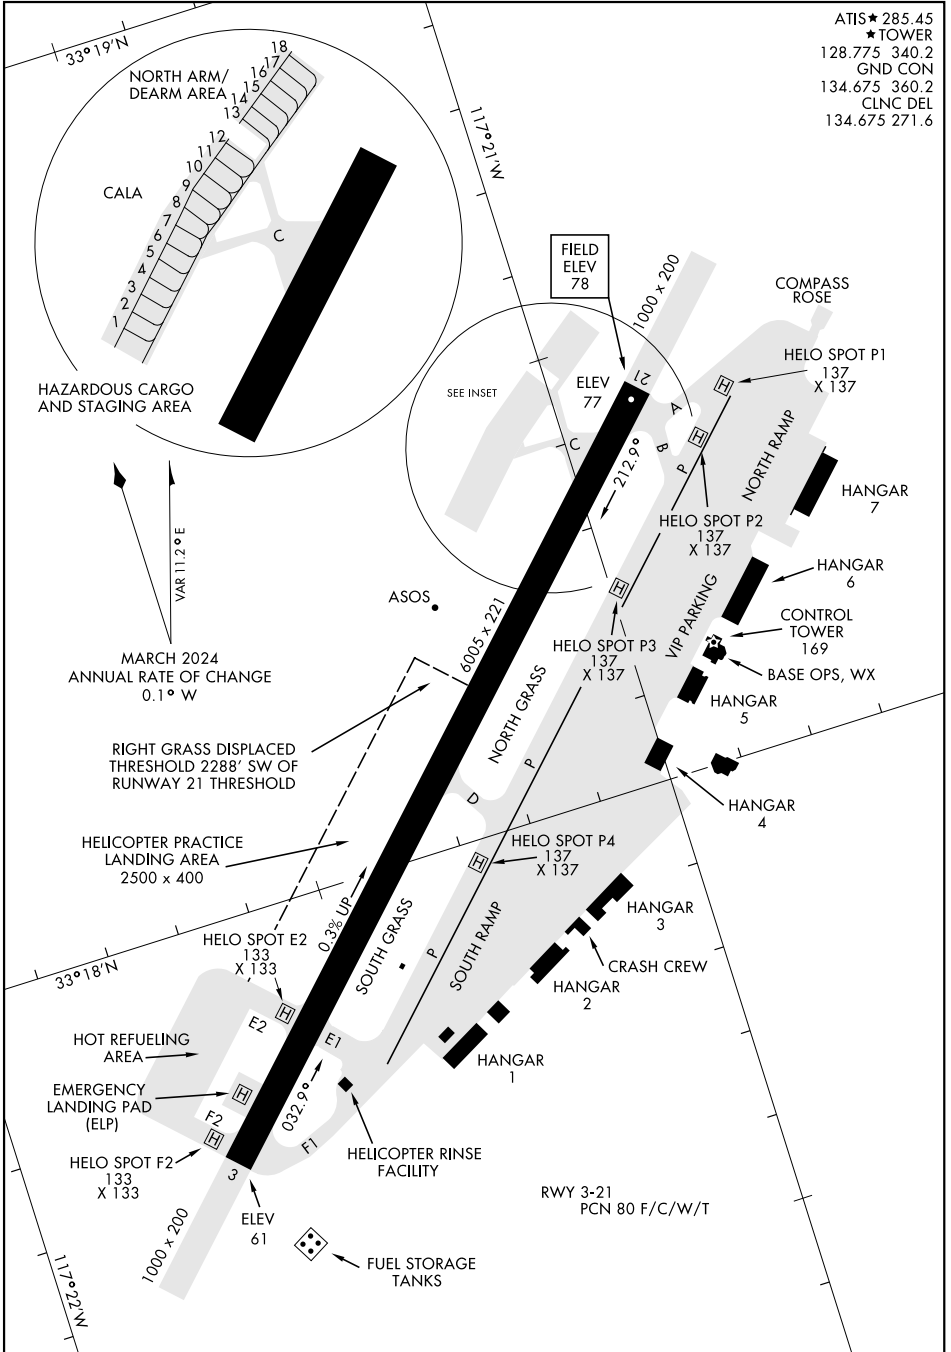

AIRPORT DIAGRAM

[USN]

- ATIS ★ 285.45
- ★ TOWER
- 128.775 340.2
- GND CON
- 134.675 360.2
- CLNC DEL
- 134.675 271.6

SW-3, 26 DEC 2024 to 23 JAN 2025

SW-3, 26 DEC 2024 to 23 JAN 2025

AIRPORT DIAGRAM