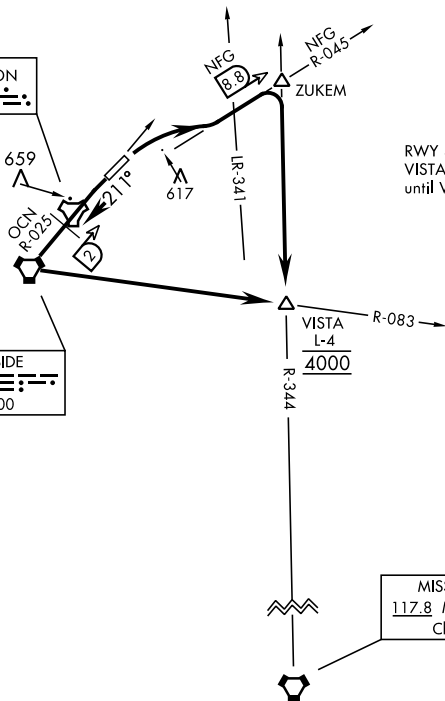

BULLDOG TWO DEPARTURE (OBSTACLE)(BLDG 2 • VISTA) CAMP PENDLETON MCAS (MUNN FLD) (KNFG) OCEANSIDE, CALIFORNIA

AL-5985 [USN]

Rwy	Knots	60	120	180	240	300	360
3 (C)	V/V(fpm)	486	972	1458	1944	2430	2916
21 (B)	V/V(fpm)	442	884	1326	1768	2210	2652

ATIS ★ 285.45
 CLNC DEL
 134.675 271.6
 GND CON
 134.675 360.2
 TOWER ★
 128.775 340.2
 SOCAL DEP CON
 127.3 323.0

Minimum Climb Rate

(C) to 800

(B) to 1300

NOT FOR CIVIL USE

CAMP PENDLETON
 Chan 55 NFG

RWY 3: RNAV required ZUKEM to VISTA. Do not exceed 240 KIAS until VISTA.

SW-3, 26 DEC 2024 to 23 JAN 2025

SW-3, 26 DEC 2024 to 23 JAN 2025

DEPARTURE ROUTE DESCRIPTION

TAKE-OFF RWY 3: Climbing right turn to intercept NFG TACAN R-045 to ZUKEM then right turn direct VISTA. Cross VISTA at 4000 or assigned altitude.

TAKE-OFF RWY 21: Climb on heading 211° to intercept OCN VORTAC R-025 then direct OCN then left turn to intercept OCN R-083 direct VISTA. Cross VISTA at 4000 or assigned altitude.