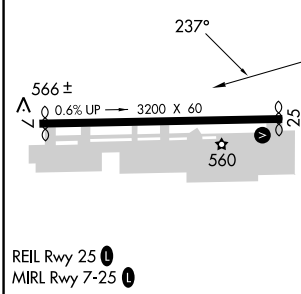

MISSED APPROACH: Climbing right turn to 3100 direct PDZ VORTAC and hold, continue climb in hold to 3100.

AWOS-3PT 132-175	SOCAL APP CON 135.4 377.125	UNICOM 122.7 (CTAF) 📻
----------------------------	---------------------------------------	--

FAF to MAP 3.6 NM		CATEGORY	A	B	C	D
Knots	60 90 120 150 180	CIRCLING	1660-1¼ 1127 (1200-1¼)	1660-1½ 1127 (1200-1½)	NA	
Min:Sec	3:36 2:24 1:48 1:26 1:12					

SW-3, 26 DEC 2024 to 23 JAN 2025

SW-3, 26 DEC 2024 to 23 JAN 2025