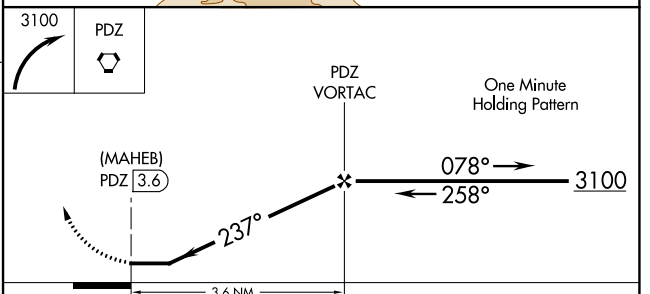

VORTAC PDZ 112.2 Chan 59	APP CRS 237°	Rwy Idg TDZE Apt Elev	N/A N/A 533
---------------------------------------	------------------------	-----------------------------	--

VOR or GPS-A

CORONA MUNI (AJO)

▼ When local altimeter setting not received, use Ontario
▲ NA Intl altimeter setting and increase all MDA 80 feet.

MISSED APPROACH: Climbing right turn to 3100 direct PDZ VORTAC and hold, continue climb in hold to 3100.

AWOS-3PT 132-175	SOCAL APP CON 135.4 377.125	UNICOM 122.7 (CTAF) 📻
----------------------------	---------------------------------------	--

FAF to MAP 3.6 NM		CATEGORY	A	B	C	D
Knots	60 90 120 150 180	CIRCLING	1660-1¼ 1127 (1200-1¼)	1660-1½ 1127 (1200-1½)	NA	
Min:Sec	3:36 2:24 1:48 1:26 1:12					

SW-3, 26 DEC 2024 to 23 JAN 2025

SW-3, 26 DEC 2024 to 23 JAN 2025