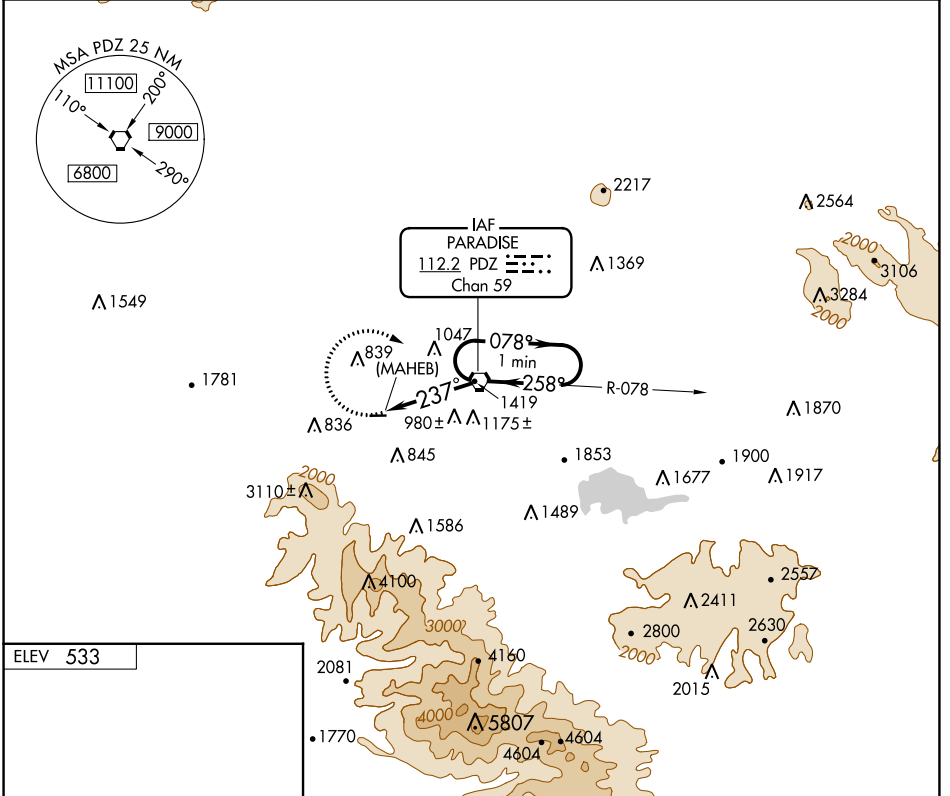

VORTAC PDZ 112.2 Chan 59	APP CRS 237°	Rwy Idg TDZE Apt Elev	N/A N/A 533
---------------------------------------	------------------------	-----------------------------	--

VOR or GPS-A

CORONA MUNI (AJO)

▼ When local altimeter setting not received, use Ontario
▲ NA Intl altimeter setting and increase all MDA 80 feet.

MISSED APPROACH: Climbing right turn to 3100 direct PDZ VORTAC and hold, continue climb in hold to 3100.

AWOS-3PT 132-175	SOCAL APP CON 135.4 377.125	UNICOM 122.7 (CTAF) 📻
----------------------------	---------------------------------------	--

FAF to MAP 3.6 NM		CATEGORY	A	B	C	D
Knots	60 90 120 150 180	CIRCLING	1660-1¼ 1127 (1200-1¼)	1660-1½ 1127 (1200-1½)	NA	
Min:Sec	3:36 2:24 1:48 1:26 1:12					

SW-3, 26 DEC 2024 to 23 JAN 2025

SW-3, 26 DEC 2024 to 23 JAN 2025