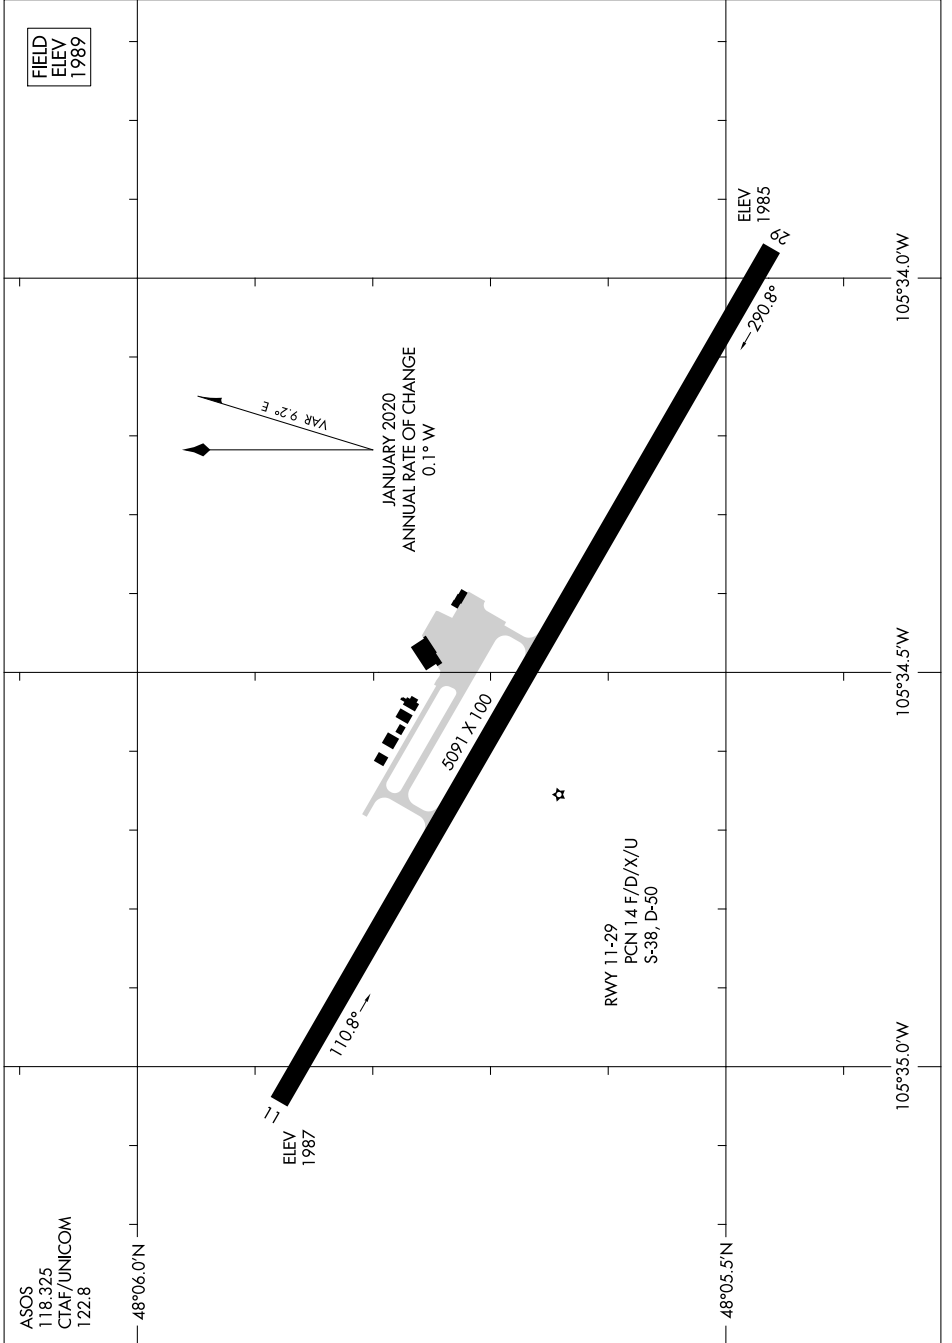

20086

# AIRPORT DIAGRAM

AL-6018 (FAA)

L M CLAYTON (OLF)  
WOLF POINT, MONTANA

NW-1, 26 DEC 2024 to 23 JAN 2025

NW-1, 26 DEC 2024 to 23 JAN 2025

# AIRPORT DIAGRAM

20086

WOLF POINT, MONTANA  
L M CLAYTON (OLF)