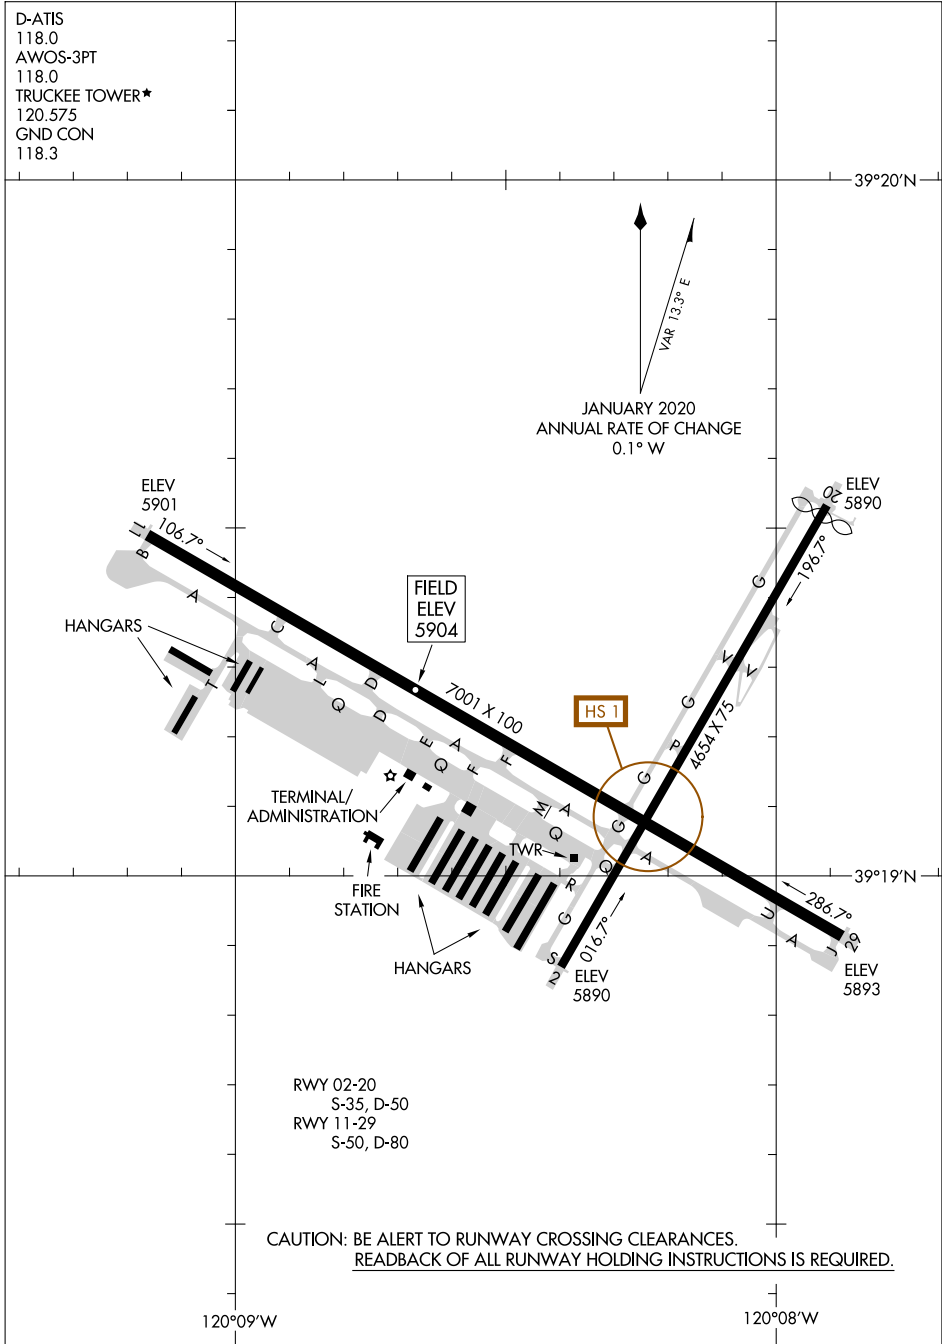

23110

AIRPORT DIAGRAM

AL-6021 (FAA)

TRUCKEE-TAHOE (TRK)
TRUCKEE, CALIFORNIA

D-ATIS
118.0
AWOS-3PT
118.0
TRUCKEE TOWER*
120.575
GND CON
118.3

39°20'N

JANUARY 2020
ANNUAL RATE OF CHANGE
0.1° W

SW-2, 26 DEC 2024 to 23 JAN 2025

SW-2, 26 DEC 2024 to 23 JAN 2025

AIRPORT DIAGRAM

23110

TRUCKEE, CALIFORNIA
TRUCKEE-TAHOE (TRK)