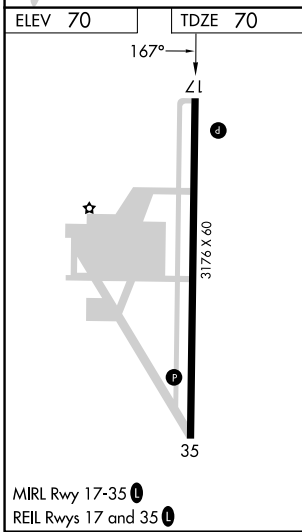

APP CRS 167°	Rwy Idg 3176
	TDZE 70
	Apt Elev 70

RNAV (GPS) RWY 17

UNIVERSITY (EDU)

RNP APCH - GPS.	MISSED APPROACH: Climbing right turn to 2000 direct CODRU and hold.
Rwy 17 helicopter visibility reduction below 1 SM NA. Procedure NA at night.	

AWOS-3 119.025	TRAVIS APP CON 126.6 281.45	UNICOM 123.075 (CTAF) 0

SW-2, 26 DEC 2024 to 23 JAN 2025

SW-2, 26 DEC 2024 to 23 JAN 2025