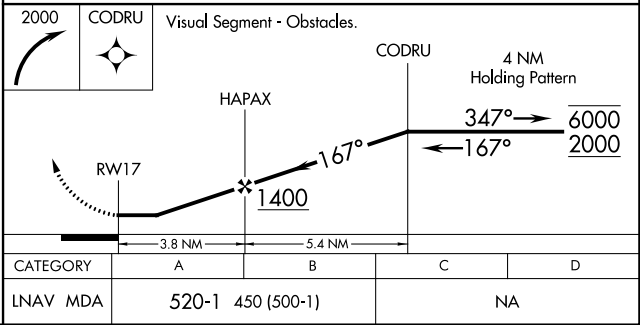

APP CRS 167°	Rwy Idg 3176
	TDZE 70
	Apt Elev 70

RNAV (GPS) RWY 17

UNIVERSITY (EDU)

RNP APCH - GPS.	MISSED APPROACH: Climbing right turn to 2000 direct CODRU and hold.
Rwy 17 helicopter visibility reduction below 1 SM NA. Procedure NA at night.	

AWOS-3 119.025	TRAVIS APP CON 126.6 281.45	UNICOM 123.075 (CTAF) 0

SW-2, 26 DEC 2024 to 23 JAN 2025

SW-2, 26 DEC 2024 to 23 JAN 2025