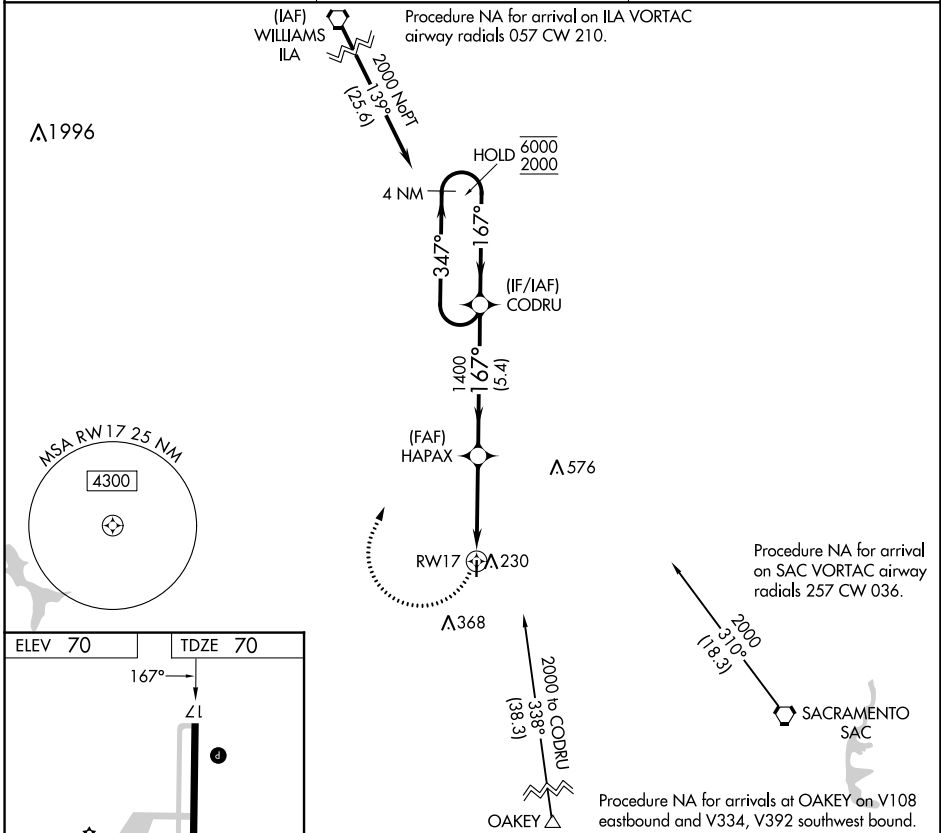

APP CRS 167°	Rwy Idg 3176
	TDZE 70
	Apt Elev 70

RNAV (GPS) RWY 17

UNIVERSITY (EDU)

RNP APCH - GPS.	MISSED APPROACH: Climbing right turn to 2000 direct CODRU and hold.
Rwy 17 helicopter visibility reduction below 1 SM NA. Procedure NA at night.	

AWOS-3 119.025	TRAVIS APP CON 126.6 281.45	UNICOM 123.075 (CTAF) 0
--------------------------	---------------------------------------	-----------------------------------

SW-2, 26 DEC 2024 to 23 JAN 2025

SW-2, 26 DEC 2024 to 23 JAN 2025