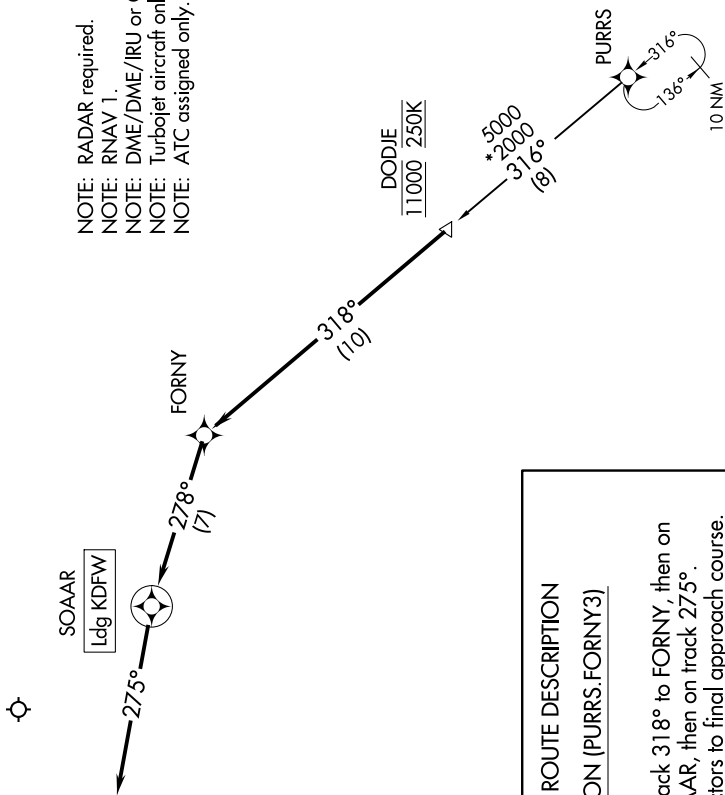

FORNY THREE ARRIVAL (RNAV)

LONE STAR APP CON
125.025 263.025
D-ATIS ARR
123.775

NOTE: RADAR required.
NOTE: RNAV 1.
NOTE: DME/DME/IRU or GPS required.
NOTE: Turbojet aircraft only.
NOTE: ATC assigned only.

ARRIVAL ROUTE DESCRIPTION PURRS TRANSITION (PURRS.FORNY3)

From DODJE on track 318° to FORNY, then on track 278° to SOAAR, then on track 275°. Expect RADAR vectors to final approach course.

NOTE: Chart not to scale.