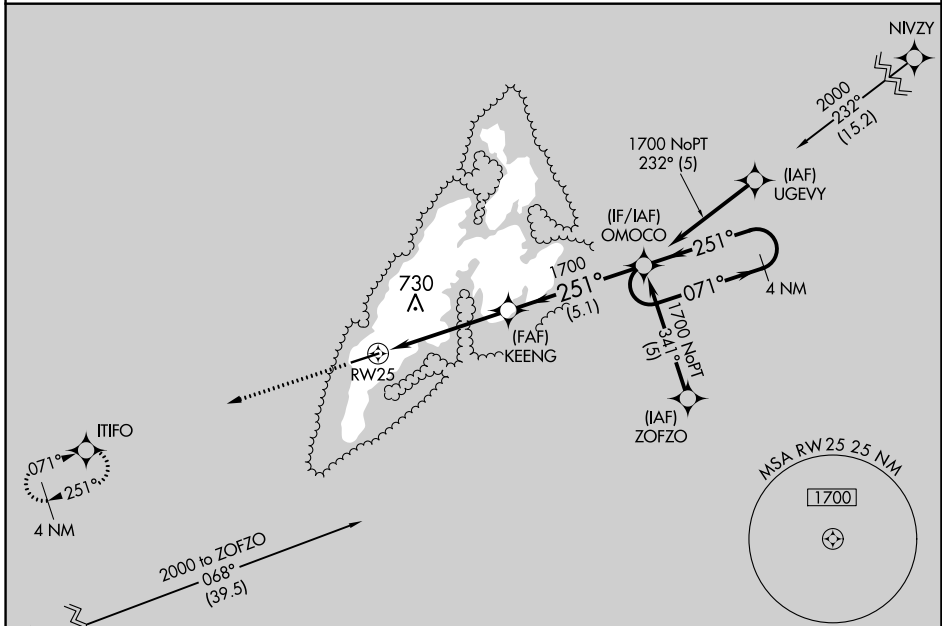

APP CRS	Rwy Idg	<b>6000</b>
<b>251°</b>	TDZE	<b>89</b>
	Apt Elev	<b>91</b>

# RNAV (GPS) RWY 25

YAP INTL (T11)(PTYA)

▼ Obtain local altimeter setting on CTAF; when not received, procedure not authorized.  
 Circling NA North of Rwy 7-25. DME/DME RNP-0.3 NA.  
 No controlled airspace below 5500'.

MISSED APPROACH: Climb to 1700 direct ITIFO WP and hold.

YAP RADIO  
**123.6** (CTAF)

ELEV	91	TDZE	89
------	----	------	----

CATEGORY	A	B	C	D
LNNAV MDA	700-1	611 (700-1)	700-1¾ 611 (700-1¾)	700-2 611 (700-2)
CIRCLING	700-1	609 (700-1)	700-1¾ 609 (700-1¾)	700-2 609 (700-2)

PAC, 26 DEC 2024 to 20 FEB 2025

PAC, 26 DEC 2024 to 20 FEB 2025