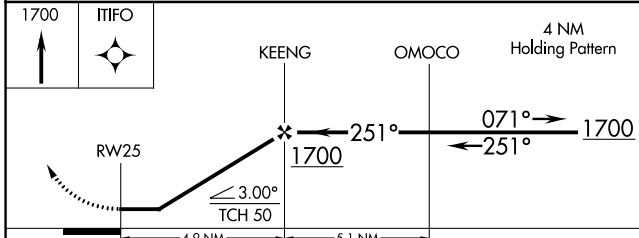

# RNAV (GPS) RWY 25

YAP INTL (T11)(PTYA)

▼ Obtain local altimeter setting on CTAF; when not received, procedure not authorized.  
 Circling NA North of Rwy 7-25. DME/DME RNP-0.3 NA.  
 No controlled airspace below 5500'.

MISSED APPROACH: Climb to 1700 direct ITIFO WP and hold.

YAP RADIO  
**123.6** (CTAF)

ELEV	91	TDZE	89
------	----	------	----

CATEGORY	A	B	C	D
LNNAV MDA	700-1	611 (700-1)	700-1¾ 611 (700-1¾)	700-2 611 (700-2)
CIRCLING	700-1	609 (700-1)	700-1¾ 609 (700-1¾)	700-2 609 (700-2)