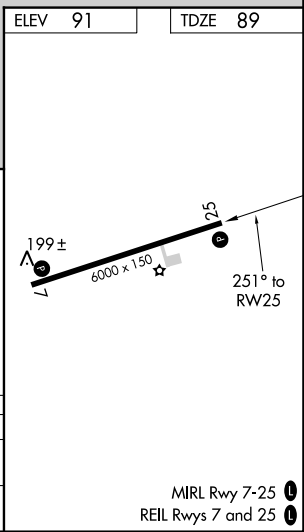

MISSED APPROACH: Climb to 1700 direct ITIFO WP and hold.

YAP RADIO  
**123.6** (CTAF)

ELEV	91	TDZE	89
------	----	------	----

CATEGORY	A	B	C	D
LNNAV MDA	700-1	611 (700-1)	700-1¾ 611 (700-1¾)	700-2 611 (700-2)
CIRCLING	700-1	609 (700-1)	700-1¾ 609 (700-1¾)	700-2 609 (700-2)