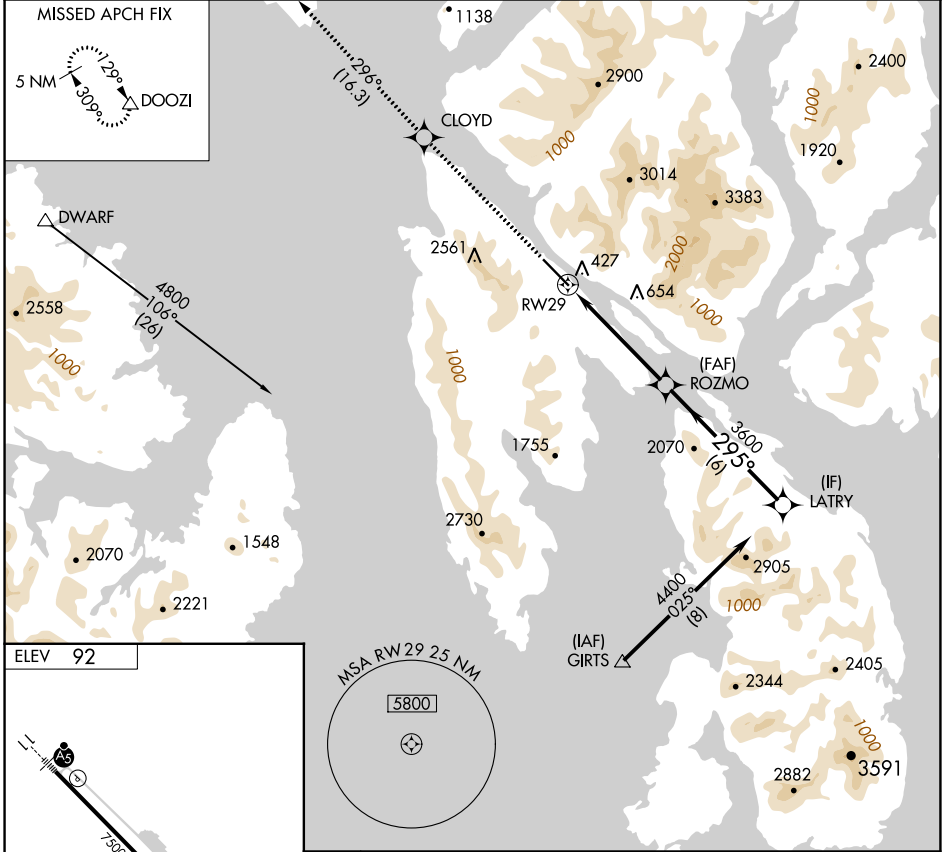

APP CRS 295°	Rwy Idg TDZE Apt Elev	N/A N/A 92
------------------------	-----------------------------	---------------------------------------

RNAV (GPS)-B

KETCHIKAN INTL (KTN)(PAKT)

RNP APCH. ▼ ▲ Circling NA northeast of Rwy 29-11.	MISSED APPROACH: Climb to 5000 direct CLOYD and on track 296° to DOOZI and hold.
--	--

AFIS 134.45	ANCHORAGE CENTER 118.5 284.6	KETCHIKAN RADIO 123.6 (CTAF) 0
-----------------------	--	--

CATEGORY	A	B	C	D
☑ CIRCLING	1980-1¼ 1888 (1900-1¼)	2620-1½ 2528 (2600-1½)	2880-3	2788 (2800-3)

AK, 26 DEC 2024 to 20 FEB 2025

AK, 26 DEC 2024 to 20 FEB 2025