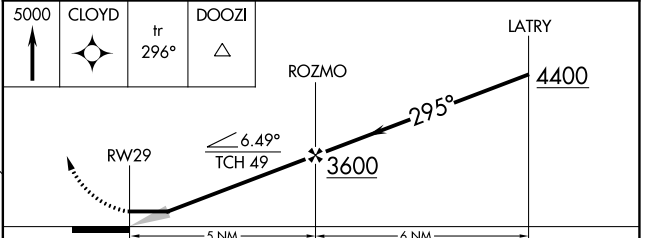

APP CRS 295°	Rwy Idg TDZE Apt Elev	N/A N/A 92
------------------------	-----------------------------	---------------------------------------

RNAV (GPS)-B

KETCHIKAN INTL (KTN)(PAKT)

RNP APCH. ▼ ▲ Circling NA northeast of Rwy 29-11.	MISSED APPROACH: Climb to 5000 direct CLOYD and on track 296° to DOOZI and hold.
--	--

AFIS 134.45	ANCHORAGE CENTER 118.5 284.6	KETCHIKAN RADIO 123.6 (CTAF) 0
-----------------------	--	--

CATEGORY	A	B	C	D
☑ CIRCLING	1980-1¼ 1888 (1900-1¼)	2620-1½ 2528 (2600-1½)	2880-3	2788 (2800-3)

AK, 26 DEC 2024 to 20 FEB 2025