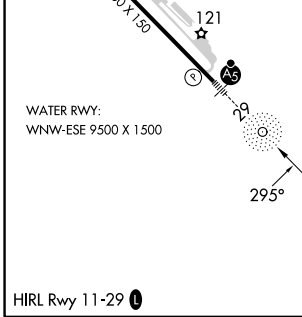

APP CRS 295°	Rwy Idg TDZE Apt Elev	N/A N/A 92
------------------------	-----------------------------	---------------------------------------

RNAV (GPS)-B

KETCHIKAN INTL (KTN)(PAKT)

RNP APCH. ▼ ▲ Circling NA northeast of Rwy 29-11.	MISSED APPROACH: Climb to 5000 direct CLOYD and on track 296° to DOOZI and hold.
--	--

AFIS 134.45	ANCHORAGE CENTER 118.5 284.6	KETCHIKAN RADIO 123.6 (CTAF) 0
-----------------------	--	--

CATEGORY	A	B	C	D
☑ CIRCLING	1980-1¼ 1888 (1900-1¼)	2620-1½ 2528 (2600-1½)	2880-3	2788 (2800-3)

AK, 26 DEC 2024 to 20 FEB 2025