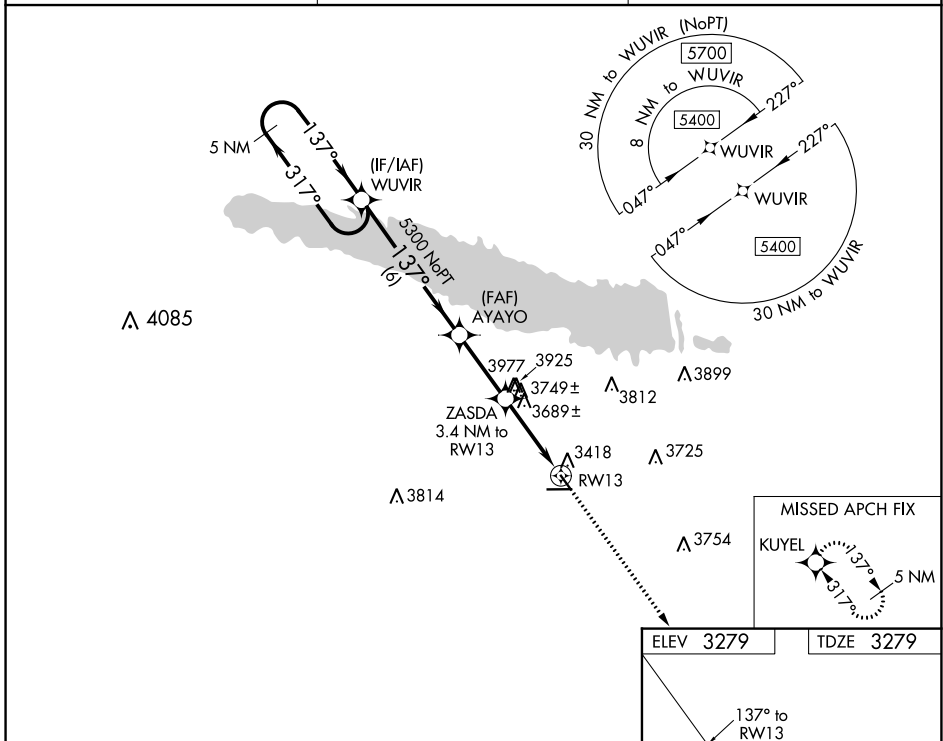

WAAS CH 93531 W13A	APP CRS 137°	Rwy Idg 3700 TDZE 3279 Apt Elev 3279
--	------------------------	---

RNAV (GPS) RWY 13

SEARLE FLD (OGA)

RNP APCH.		MISSED APPROACH: Climb to 5500 direct KUYEL and hold.
AWOS-3 121.275	DENVER CENTER 132.7 397.85	UNICOM 122.8 (CTAF) 0

ELEV 3279	TDZE 3279
-----------	-----------

CATEGORY	A	B	C	D
LP MDA	3940-1	661 (700-1)		NA
RNAV MDA	4000-1	721 (800-1)		NA
CIRCLING	4000-1	721 (800-1)		NA

MRL Rwy 8-26 and 13-31 0

NC-2, 26 DEC 2024 to 23 JAN 2025

NC-2, 26 DEC 2024 to 23 JAN 2025