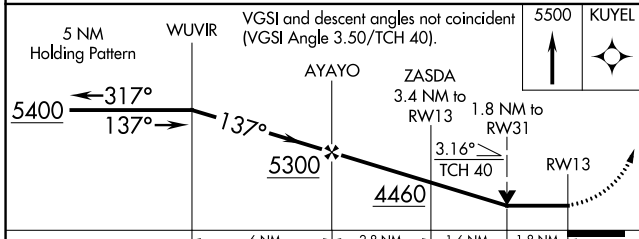

WAAS CH 93531 W13A	APP CRS 137°	Rwy Idg 3700 TDZE 3279 Apt Elev 3279
--	------------------------	---

RNAV (GPS) RWY 13

SEARLE FLD (OGA)

RNP APCH.		MISSED APPROACH: Climb to 5500 direct KUYEL and hold.
AWOS-3 121.275	DENVER CENTER 132.7 397.85	UNICOM 122.8 (CTAF) 0

ELEV 3279	TDZE 3279
-----------	-----------

CATEGORY	A	B	C	D
LP MDA	3940-1	661 (700-1)		NA
RNAV MDA	4000-1	721 (800-1)		NA
CIRCLING	4000-1	721 (800-1)		NA

MRL Rwy 8-26 and 13-31 0

NC-2, 26 DEC 2024 to 23 JAN 2025