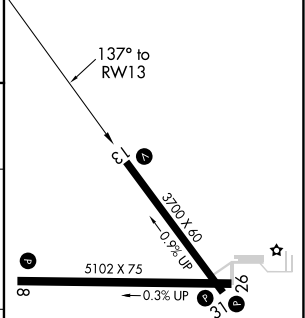

ELEV 3279	TDZE 3279