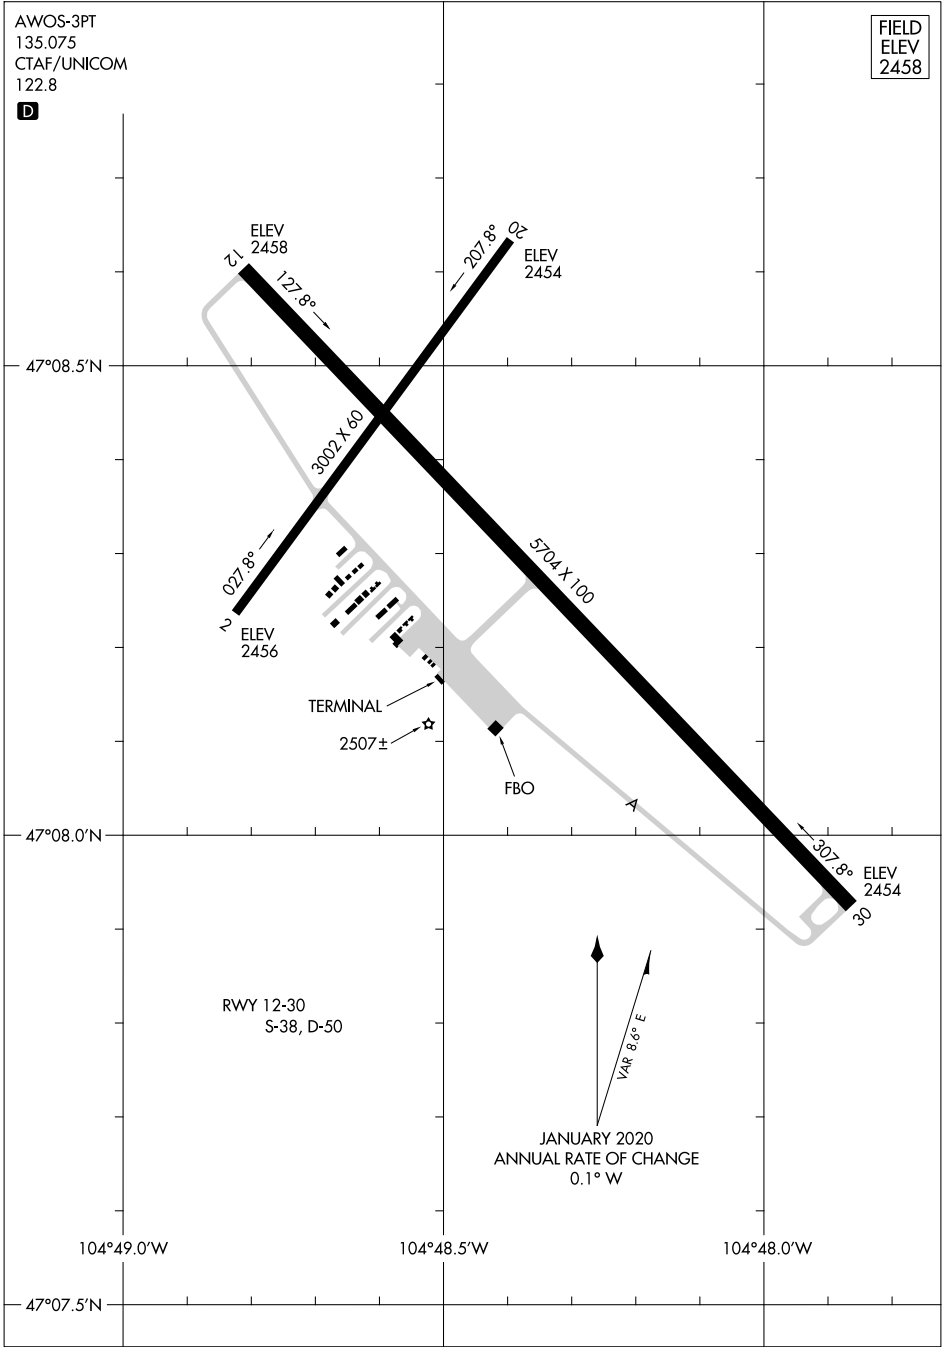

22083

AIRPORT DIAGRAM

AL-6078 (FAA)

DAWSON COMMUNITY (G^DV)
GLENDDIVE, MONTANA

AWOS-3PT
135.075
CTAF/UNICOM
122.8

FIELD
ELEV
2458

NW-1, 26 DEC 2024 to 23 JAN 2025

NW-1, 26 DEC 2024 to 23 JAN 2025

AIRPORT DIAGRAM

22083

GLENDDIVE, MONTANA
DAWSON COMMUNITY (G^DV)