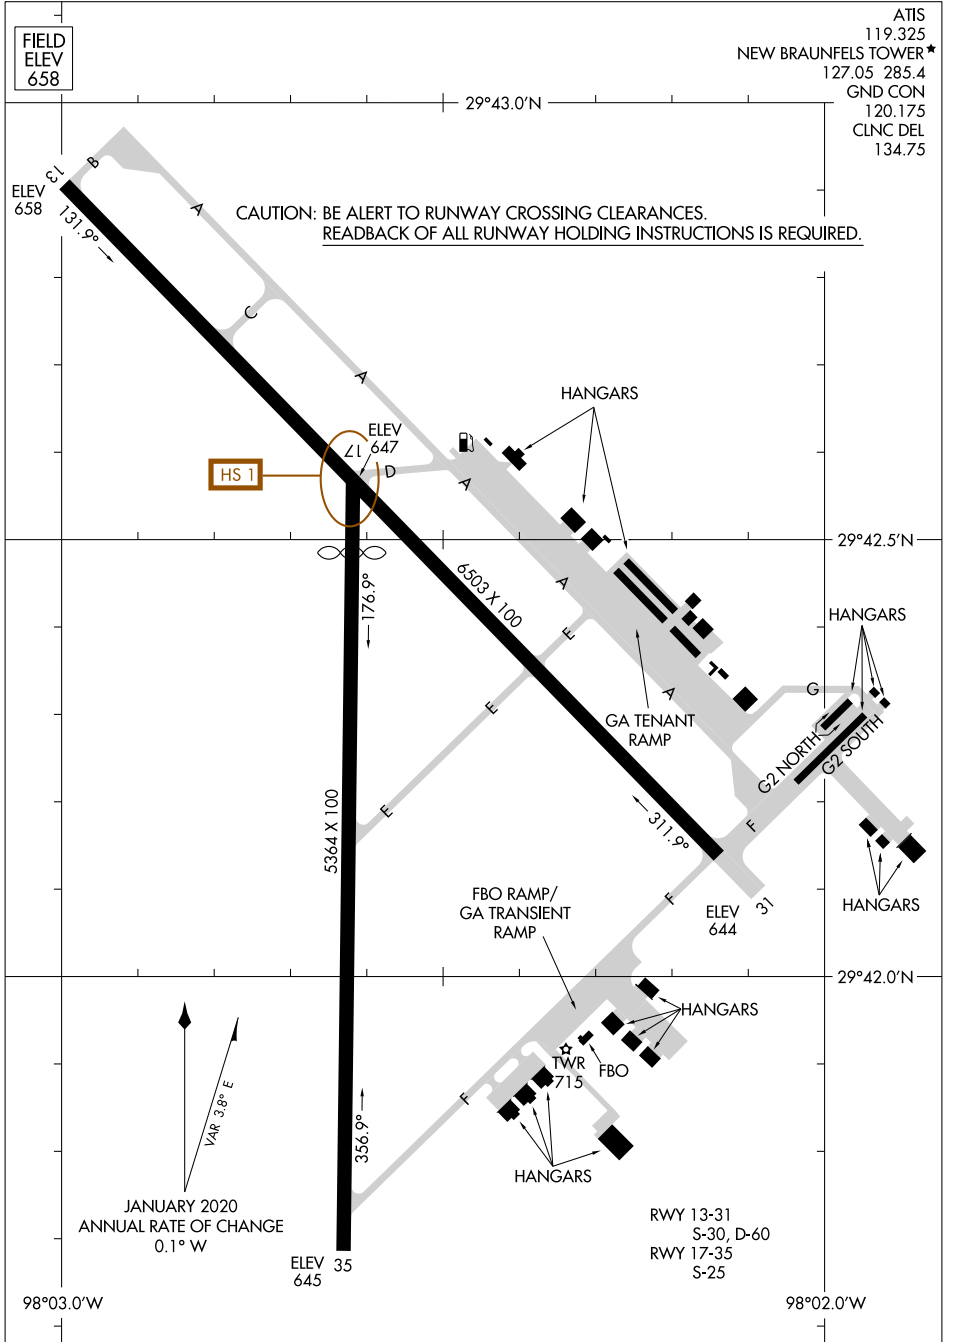

24361  
**AIRPORT DIAGRAM**

AL-6080 (FAA)

**NEW BRAUNFELS NTL (BAZ)**  
 NEW BRAUNFELS, TEXAS

SC-3, 26 DEC 2024 to 23 JAN 2025

SC-3, 26 DEC 2024 to 23 JAN 2025

**AIRPORT DIAGRAM**  
 24361

**NEW BRAUNFELS, TEXAS**  
**NEW BRAUNFELS NTL (BAZ)**