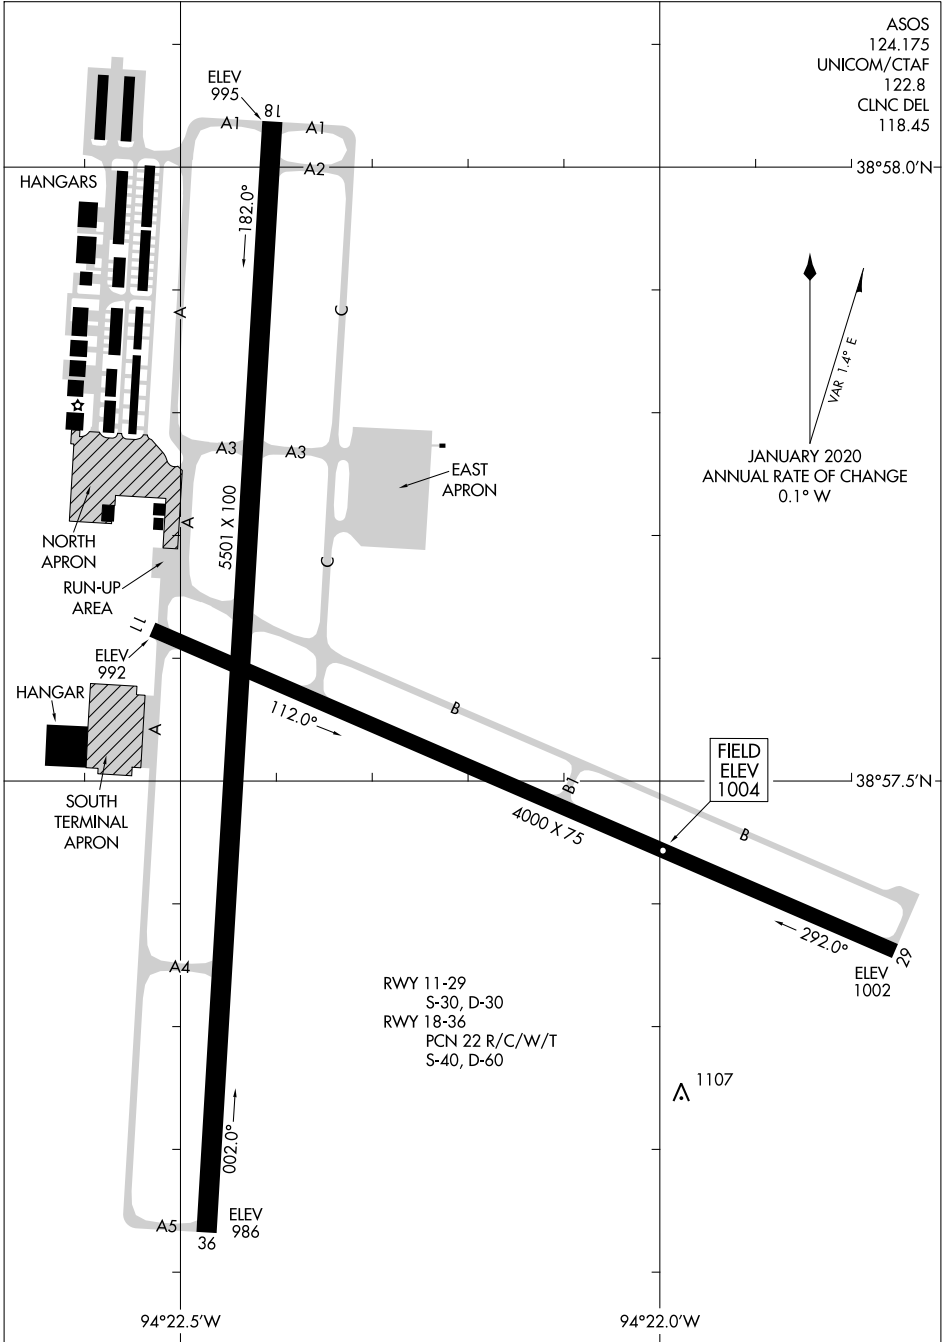

24081

AIRPORT DIAGRAM

AL-6104 (FAA)

LEE'S SUMMIT MUNI (LXT)

LEE'S SUMMIT, MISSOURI

ASOS
124.175
UNICOM/CTAF
122.8
CLNC DEL
118.45

↑
VAR 1.4° E
JANUARY 2020
ANNUAL RATE OF CHANGE
0.1° W

RWY 11-29
S-30, D-30
RWY 18-36
PCN 22 R/C/W/T
S-40, D-60

△ 1107

NC-3, 26 DEC 2024 to 23 JAN 2025

NC-3, 26 DEC 2024 to 23 JAN 2025

AIRPORT DIAGRAM

24081

LEE'S SUMMIT, MISSOURI

LEE'S SUMMIT MUNI (LXT)