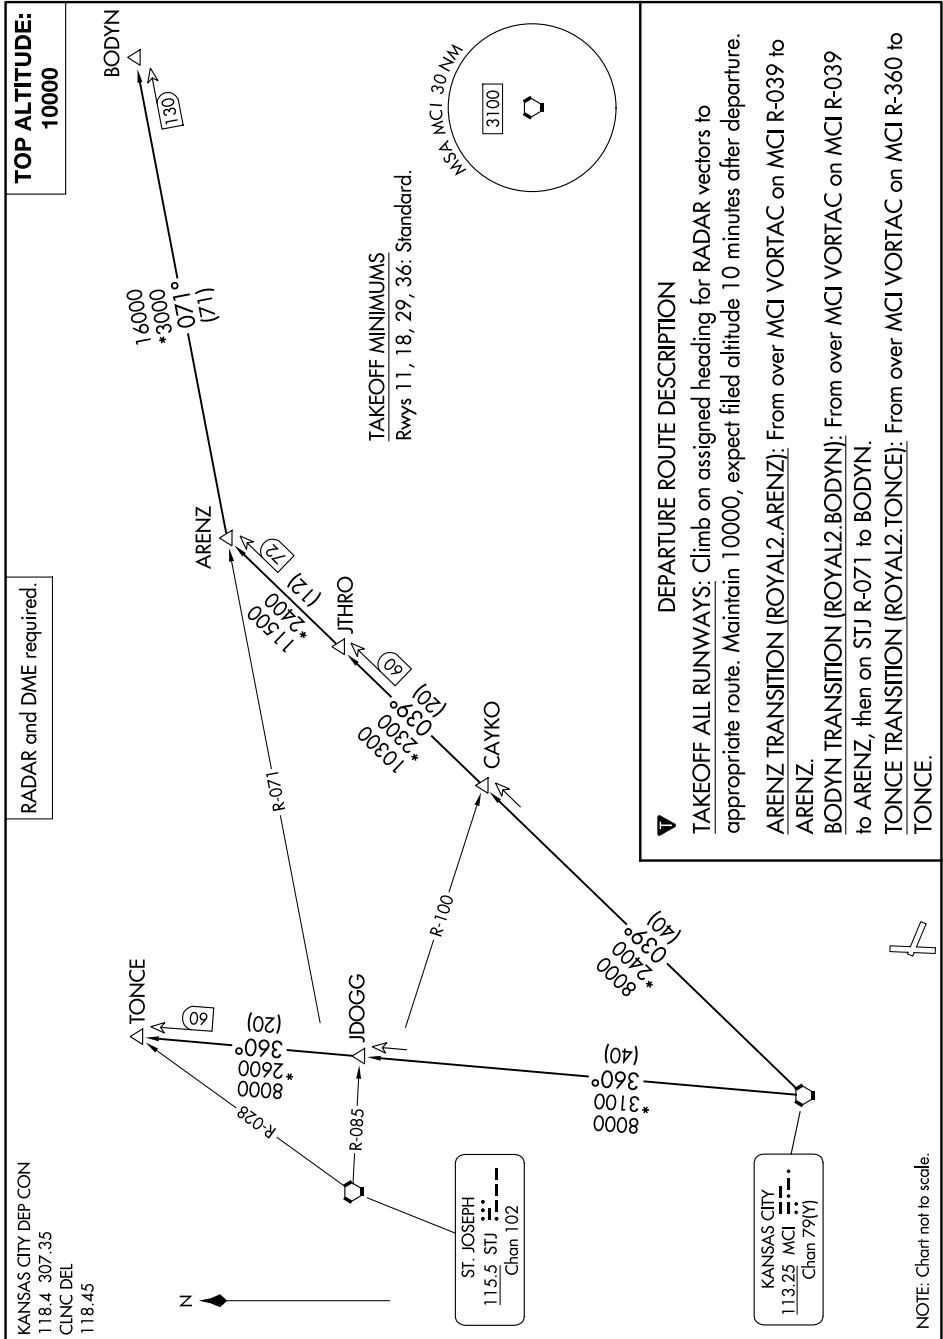

ROYAL TWO DEPARTURE

AL-6104 (FAA)

LEE'S SUMMIT MUNI (LXT)

LEE'S SUMMIT, MISSOURI

NC-3, 26 DEC 2024 to 23 JAN 2025

ROYAL TWO DEPARTURE

LEE'S SUMMIT, MISSOURI

LEE'S SUMMIT MUNI (LXT)

NC-3, 26 DEC 2024 to 23 JAN 2025