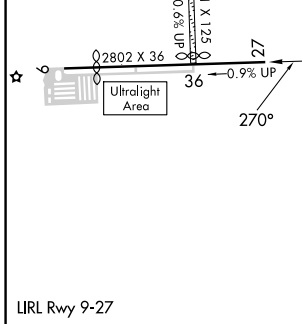

APP CRS 270°	Rwy Idg TDZE Apt Elev	N/A N/A 875

RNAV (GPS)-B

GALT FLD (10C)

▼ Use Waukegan Rgnl altimeter setting. GPS or RNP-0.3 Required. ▲ NA DME/DME RNP-0.3 NA.	MISSED APPROACH: Climb to 2000, then climbing left turn to 3000 direct HADAK WP and hold.

CHICAGO APP CON 120.55 306.925	UNICOM 122.8 (CTAF)

CATEGORY	A	B	C	D
CIRCLING	1480-1	605 (700-1)	1540-1³/₄ 665 (700-1³/₄)	NA

EC-3, 26 DEC 2024 to 23 JAN 2025

EC-3, 26 DEC 2024 to 23 JAN 2025