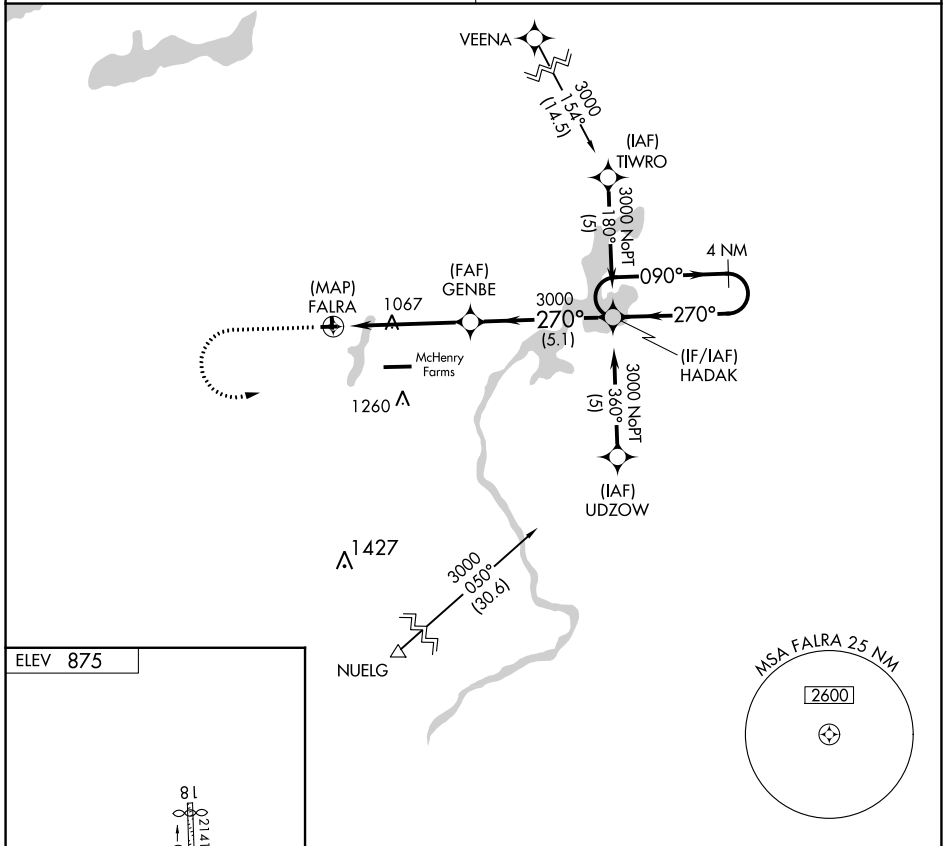

APP CRS 270°	Rwy Idg TDZE Apt Elev	N/A N/A 875

RNAV (GPS)-B

GALT FLD (10C)

▼ Use Waukegan Rgnl altimeter setting. GPS or RNP-0.3 Required. ▲ NA DME/DME RNP-0.3 NA.	MISSED APPROACH: Climb to 2000, then climbing left turn to 3000 direct HADAK WP and hold.

CHICAGO APP CON 120.55 306.925	UNICOM 122.8 (CTAF)

CATEGORY	A	B	C	D
CIRCLING	1480-1	605 (700-1)	1540-1³/₄ 665 (700-1³/₄)	NA

EC-3, 26 DEC 2024 to 23 JAN 2025

EC-3, 26 DEC 2024 to 23 JAN 2025