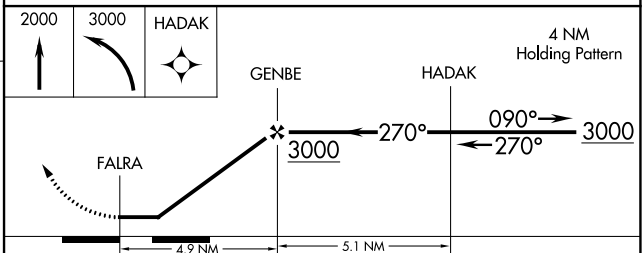

APP CRS 270°	Rwy Idg TDZE Apt Elev	N/A N/A 875

RNAV (GPS)-B

GALT FLD (10C)

▼ Use Waukegan Rgnl altimeter setting. GPS or RNP-0.3 Required. ▲ NA DME/DME RNP-0.3 NA.	MISSED APPROACH: Climb to 2000, then climbing left turn to 3000 direct HADAK WP and hold.

CHICAGO APP CON 120.55 306.925	UNICOM 122.8 (CTAF)

CATEGORY	A	B	C	D
CIRCLING	1480-1	605 (700-1)	1540-1³/₄ 665 (700-1³/₄)	NA

EC-3, 26 DEC 2024 to 23 JAN 2025

EC-3, 26 DEC 2024 to 23 JAN 2025