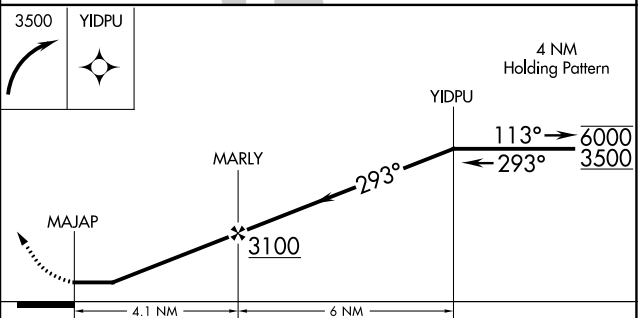

APP CRS	Rwy Idg	N/A
293°	TDZE	N/A
	Apt Elev	359

RNAV (GPS)-B

TURNERS FALLS (ØB5)

RNP APCH.

NA
 Circling Rwy 34 NA at night. Obtain local altimeter setting on CTAF;
 when not received, use Orange altimeter setting and increase all MDA 60 feet.

MISSED APPROACH: (MAX 210K)
 Climbing right turn to 3500 direct YIDPU and hold.

BOSTON CENTER
123.75 338.2

UNICOM
123.0 (CTAF) 1

CATEGORY	A	B	C	D
CIRCLING	1480-1¼ 1121 (1200-1¼)	1480-1½ 1121 (1200-1½)	1640-3 1281 (1300-3)	NA