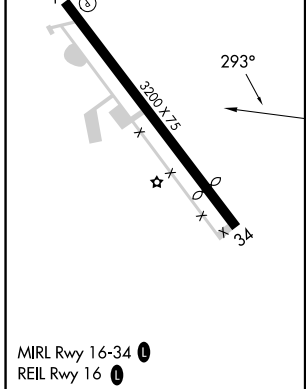

APP CRS	Rwy Idg	N/A
293°	TDZE	N/A
	Apt Elev	359

RNAV (GPS)-B

TURNERS FALLS (ØB5)

RNP APCH.

NA
 Circling Rwy 34 NA at night. Obtain local altimeter setting on CTAF;
 when not received, use Orange altimeter setting and increase all MDA 60 feet.

MISSED APPROACH: (MAX 210K)
 Climbing right turn to 3500 direct YIDPU and hold.

BOSTON CENTER
123.75 338.2

UNICOM
123.0 (CTAF) 1

CATEGORY	A	B	C	D
CIRCLING	1480-1¼ 1121 (1200-1¼)	1480-1½ 1121 (1200-1½)	1640-3 1281 (1300-3)	NA