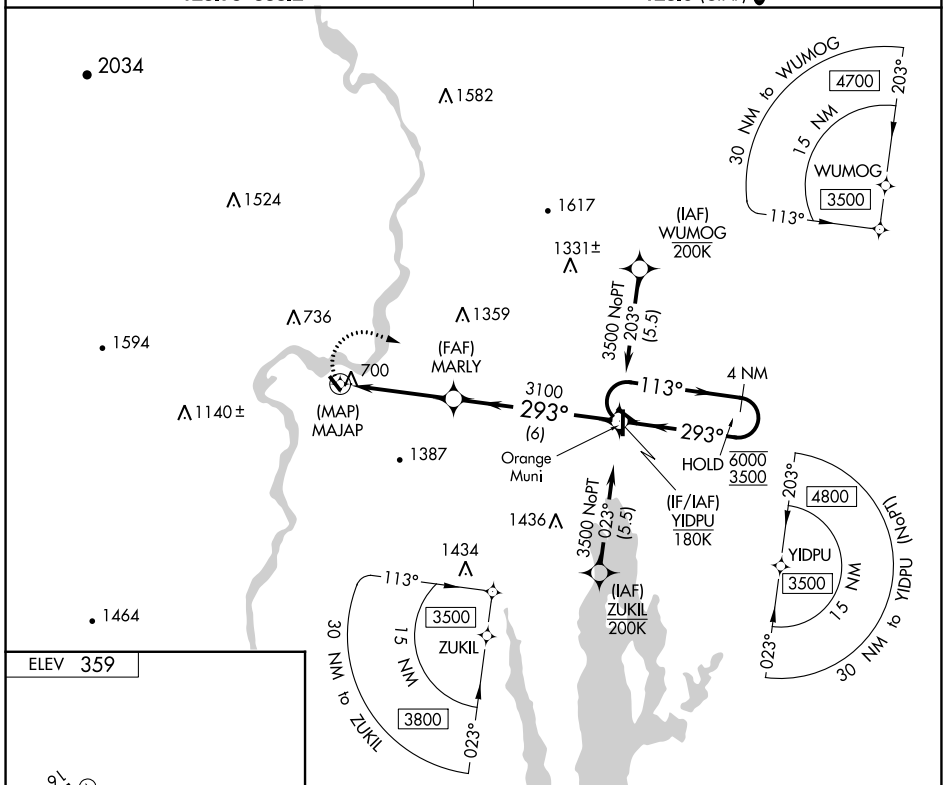

APP CRS	Rwy Idg	N/A
293°	TDZE	N/A
	Apt Elev	359

RNAV (GPS)-B

TURNERS FALLS (ØB5)

RNP APCH.

NA
 Circling Rwy 34 NA at night. Obtain local altimeter setting on CTAF;
 when not received, use Orange altimeter setting and increase all MDA 60 feet.

MISSED APPROACH: (MAX 210K)
 Climbing right turn to 3500 direct YIDPU and hold.

BOSTON CENTER
123.75 338.2

UNICOM
123.0 (CTAF) 1

CATEGORY	A	B	C	D
CIRCLING	1480-1¼ 1121 (1200-1¼)	1480-1½ 1121 (1200-1½)	1640-3 1281 (1300-3)	NA

NE-1, 26 DEC 2024 to 23 JAN 2025

NE-1, 26 DEC 2024 to 23 JAN 2025