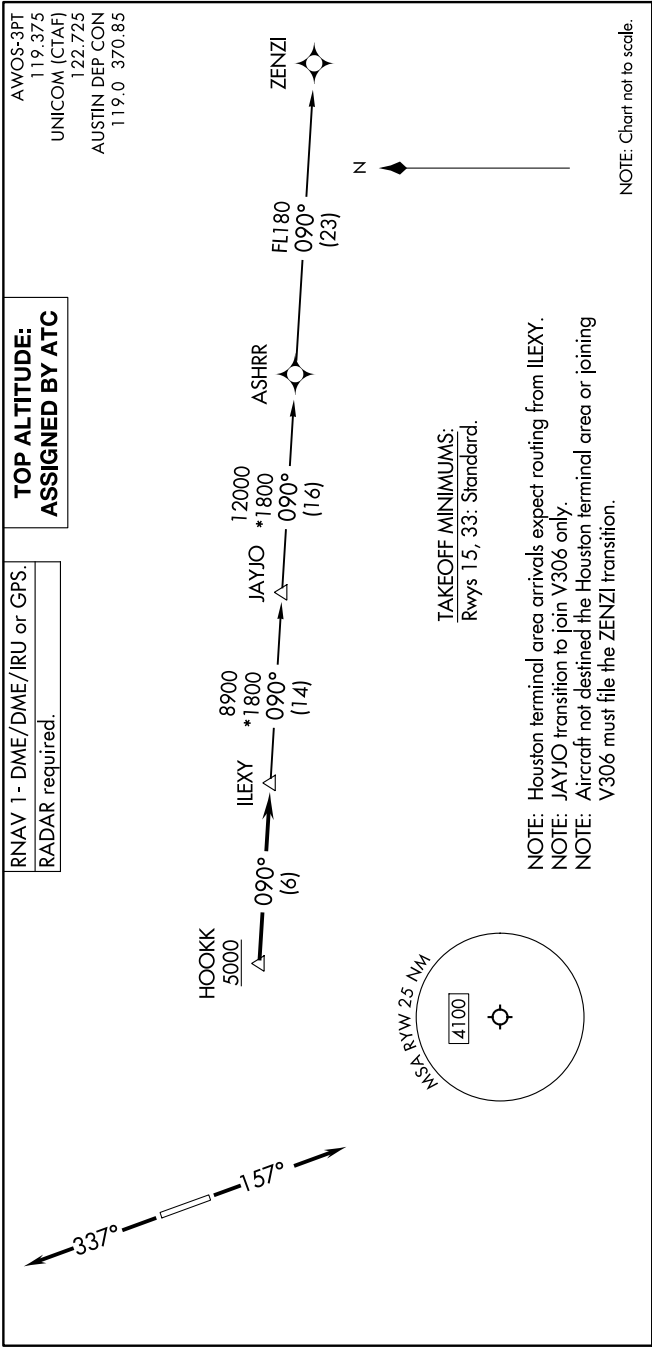

(ILEXY4.ILEXY) 23166

# ILEXY FOUR DEPARTURE (RNAV) AL-6111 (FAA)

LAGO VISTA TX/RUSTY ALLEN (RYW)  
LAGO VISTA, TEXAS

SC-3, 26 DEC 2024 to 23 JAN 2025

## DEPARTURE ROUTE DESCRIPTION

**TAKEOFF RUNWAY 15:** Climb on heading 157° or as assigned by ATC for vectors to cross HOOKK at or above 5000, thence. . . .

**TAKEOFF RUNWAY 33:** Climb on heading 337° or as assigned by ATC for vectors to cross HOOKK at or above 5000, thence. . . .

# ILEXY FOUR DEPARTURE (RNAV) (ILEXY4.ILEXY) 15JUN23

LAGO VISTA, TEXAS  
LAGO VISTA TX/RUSTY ALLEN (RYW)

SC-3, 26 DEC 2024 to 23 JAN 2025