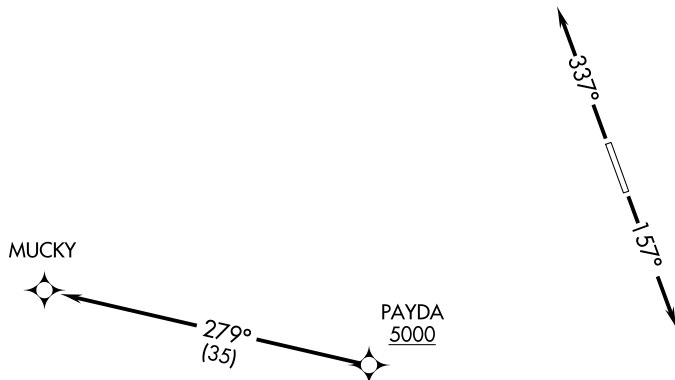

(MUCKY3.MUCKY) 22027

AL-6111 (FAA)

LAGO VISTA TX/RUSTY ALLEN (RYW)

MUCKY THREE DEPARTURE (RNAV)

LAGO VISTA, TEXAS

AWOS-3PT
119.375
UNICOM (CTAF)
122.725
AUSTIN DEP CON
119.0 370.85

**TOP ALTITUDE:
ASSIGNED BY ATC**

TAKEOFF MINIMUMS:
Rwys 15, 33: Standard.

NOTE: RADAR required.
NOTE: DME/DME/IRU or GPS required.
NOTE: RNAV 1.

NOTE: Chart not to scale.

DEPARTURE ROUTE DESCRIPTION

TAKEOFF RUNWAY 15: Climb on heading 157° or as assigned by ATC for vectors to cross PAYDA at or above 5000, thence....

TAKEOFF RUNWAY 33: Climb on heading 337° or as assigned by ATC for vectors to cross PAYDA at or above 5000, thence....

... on track 279° to MUCKY. Maintain altitude assigned by ATC.
Expect filed altitude 10 minutes after departure.

MUCKY THREE DEPARTURE (RNAV)

(MUCKY3.MUCKY) 22APR21

LAGO VISTA, TEXAS

LAGO VISTA TX/RUSTY ALLEN (RYW)

SC-3, 26 DEC 2024 to 23 JAN 2025

SC-3, 26 DEC 2024 to 23 JAN 2025