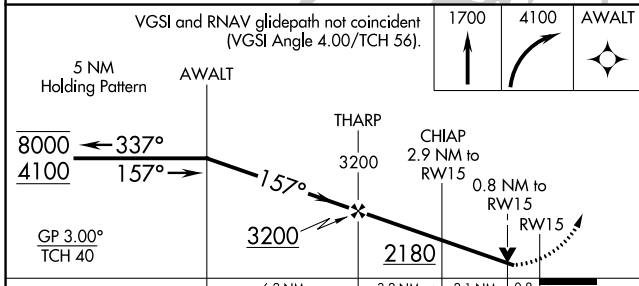

WAAS CH 81831 W15A	APP CRS 157°	Rwy Idg TDZE Apt Elev	3808 1230 1230
--	------------------------	-----------------------------	---

RNAV (GPS) RWY 15

LAGO VISTA TX/RUSTY ALLEN (RYW)

RNP APCH - GPS.

▼ For uncompensated Baro-VNAV systems, LNAV/VNAV NA below -17°C or above 54°C. Rwy 15 helicopter visibility reduction below ¾ SM NA.

MISSED APPROACH: Climb to 1700 then climbing right turn to 4100 direct AWALT and hold, continue climb-in-hold to 4100.

AWOS-3PT 119.375	AUSTIN APP CON 119.0 370.85	UNICOM 122.725 (CTAF) 0
----------------------------	---------------------------------------	--

ELEV 1230	D TDZE 1230
-----------	--------------------

CATEGORY	A	B	C	D
LPV DA	1480-1	250 (300-1)		NA
LNAV/VNAV DA	1641-1½	411 (500-1½)		NA
LNAV MDA	1620-1	390 (400-1)		NA
C CIRCLING	1660-1 430 (500-1)	1860-1 630 (700-1)		NA