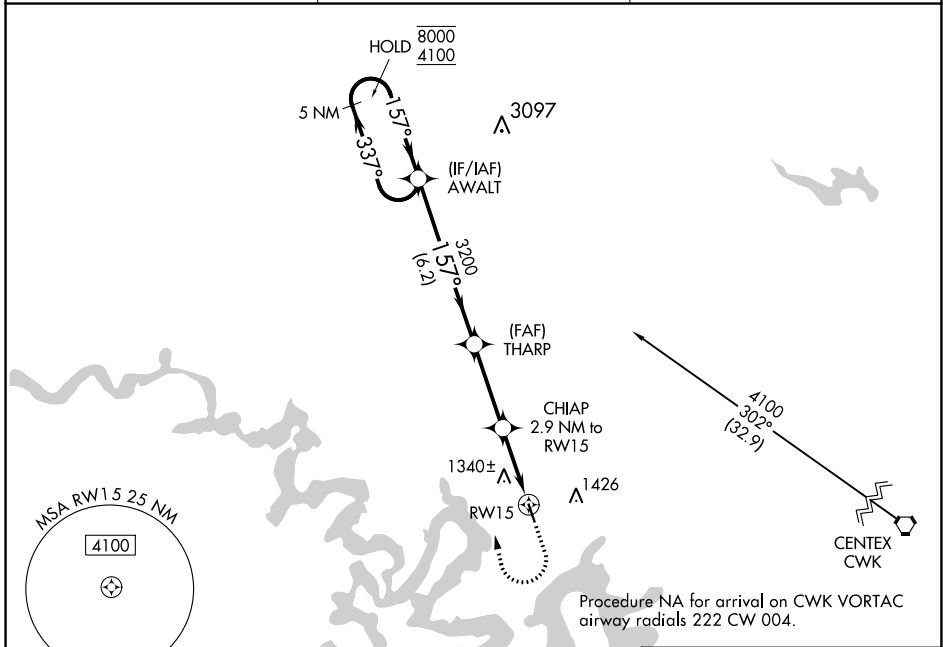

WAAS CH 81831 W15A	APP CRS 157°	Rwy Idg TDZE Apt Elev	3808 1230 1230
--	------------------------	-----------------------------	---

RNAV (GPS) RWY 15

LAGO VISTA TX/RUSTY ALLEN (RYW)

RNP APCH - GPS.

▼ For uncompensated Baro-VNAV systems, LNAV/VNAV NA below -17°C or above 54°C. Rwy 15 helicopter visibility reduction below ¾ SM NA.

MISSED APPROACH: Climb to 1700 then climbing right turn to 4100 direct AWALT and hold, continue climb-in-hold to 4100.

AWOS-3PT 119.375	AUSTIN APP CON 119.0 370.85	UNICOM 122.725 (CTAF) 0
----------------------------	---------------------------------------	--

ELEV 1230	D TDZE 1230
-----------	--------------------

CATEGORY	A	B	C	D
LPV DA	1480-1	250 (300-1)		NA
LNAV/VNAV DA	1641-1½	411 (500-1½)		NA
LNAV MDA	1620-1	390 (400-1)		NA
C CIRCLING	1660-1 430 (500-1)	1860-1 630 (700-1)		NA

MIRL Rwy 15-33 **0**

SC-3, 26 DEC 2024 to 23 JAN 2025

SC-3, 26 DEC 2024 to 23 JAN 2025