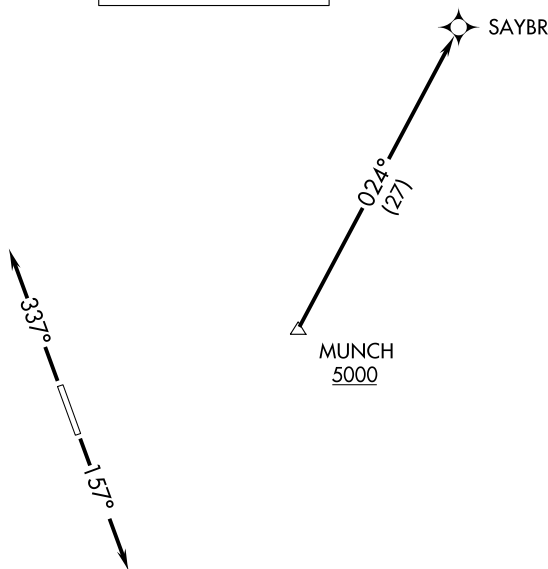

(SAYBR3.SAYBR) 22027

SAYBR THREE DEPARTURE (RNAV)

AL-6111 (FAA)

LAGO VISTA TX/RUSTY ALLEN (RYW)

LAGO VISTA, TEXAS

AWOS-3PT
119.375
UNICOM (CTAF)
122.725
AUSTIN DEP CON
119.0 370.85

**TOP ALTITUDE:
ASSIGNED BY ATC**

DEPARTURE ROUTE DESCRIPTION

TAKEOFF RUNWAY 15: Climb on heading 157° or as assigned by ATC for vectors to cross MUNCH at or above 5000, thence....

TAKEOFF RUNWAY 33: Climb on heading 337° or as assigned by ATC for vectors to cross MUNCH at or above 5000, thence....

... on track 024° to SAYBR. Maintain altitude assigned by ATC.
Expect filed altitude 10 minutes after departure.

SAYBR THREE DEPARTURE (RNAV)

(SAYBR3.SAYBR) 22APR21

LAGO VISTA, TEXAS

LAGO VISTA TX/RUSTY ALLEN (RYW)

SC-3, 26 DEC 2024 to 23 JAN 2025

SC-3, 26 DEC 2024 to 23 JAN 2025