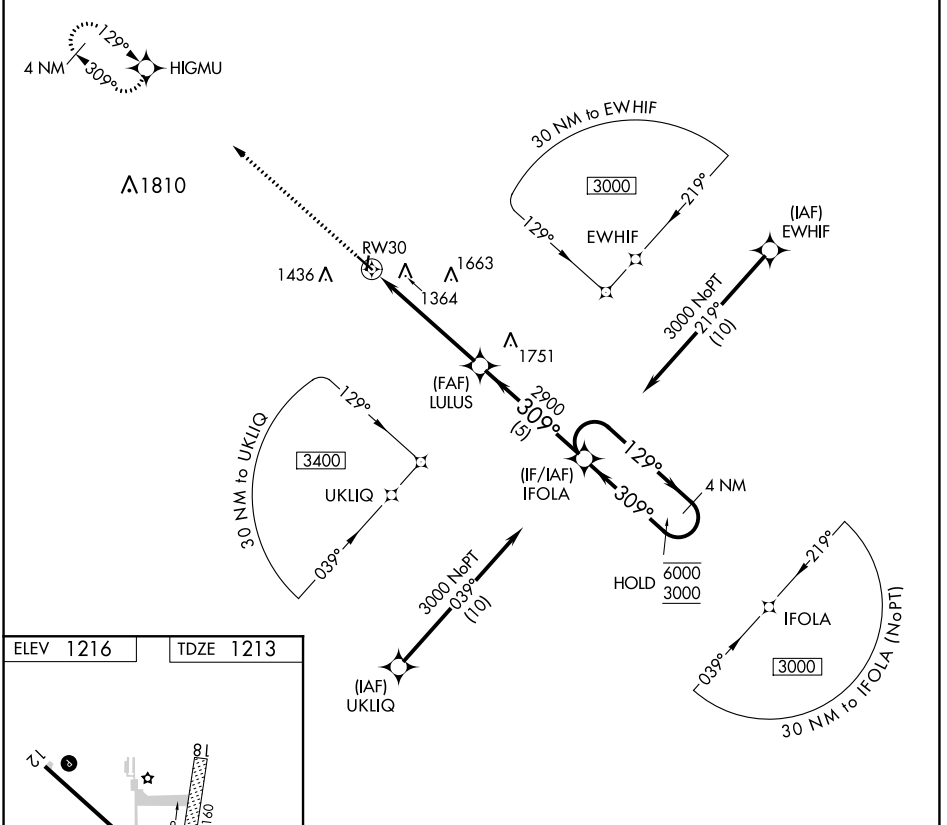

APP CRS	Rwy Idg	3960
309°	TDZE	1213
	Apt Elev	1216

RNAV (GPS) RWY 30

ALGONA MUNI (A.X.A)

RNP APCH.	MISSED APPROACH: Climb to 3000 direct HIGMU and hold.	
▼ Rwy 30 helicopter visibility reduction below 3/4 SM NA.		
AWOS-3 118.475	MINNEAPOLIS CENTER 134.0 288.3	UNICOM 122.8 (CTAF) 0

NC-3, 26 DEC 2024 to 23 JAN 2025

NC-3, 26 DEC 2024 to 23 JAN 2025