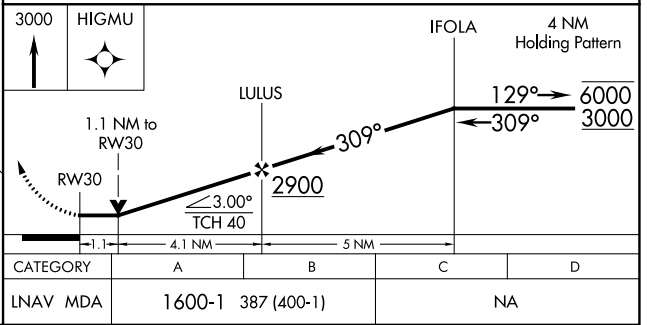

APP CRS	Rwy Idg	3960
309°	TDZE	1213
	Apt Elev	1216

RNAV (GPS) RWY 30

ALGONA MUNI (A.X.A)

RNP APCH.	MISSED APPROACH: Climb to 3000 direct HIGMU and hold.	
▼ Rwy 30 helicopter visibility reduction below 3/4 SM NA.		
AWOS-3 118.475	MINNEAPOLIS CENTER 134.0 288.3	UNICOM 122.8 (CTAF) 0