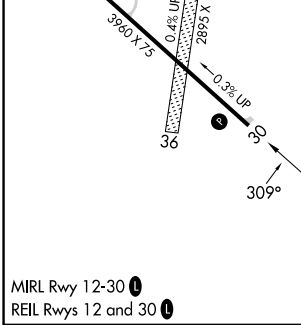

APP CRS	Rwy Idg	3960
309°	TDZE	1213
	Apt Elev	1216

RNAV (GPS) RWY 30

ALGONA MUNI (A.X.A)

RNP APCH.	MISSED APPROACH: Climb to 3000 direct HIGMU and hold.	
▼ Rwy 30 helicopter visibility reduction below 3/4 SM NA.		
AWOS-3 118.475	MINNEAPOLIS CENTER 134.0 288.3	UNICOM 122.8 (CTAF) 0