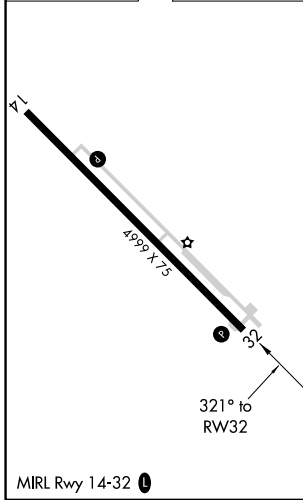

WAAS CH 61318 W32A	APP CRS 321°	Rwy Idg 4999 TDZE 186 Apt Elev 187
--	------------------------	---

RNAV (GPS) RWY 32

HOMERVILLE (HOE)

RNP APCH.	MISSED APPROACH: Climb to 2000 direct DEXBU and hold.
-----------	---

CATEGORY	A	B	C	D
LPV DA	491-1 305 (400-1)			
LNAV/VNAV DA	672-1 ³ / ₈ 486 (500-1 ³ / ₈)			
LNAV MDA	680-1	494 (500-1)	680-1 ³ / ₈	494 (500-1 ³ / ₈)
<input checked="" type="checkbox"/> CIRCLING	680-1 493 (500-1)	740-1 553 (600-1)	940-2 ¹ / ₄ 753 (800-2 ¹ / ₄)	940-2 ¹ / ₂ 753 (800-2 ¹ / ₂)