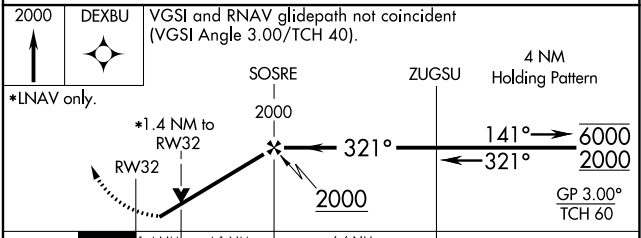

CATEGORY	A	B	C	D
LPV DA	491-1 305 (400-1)			
LNAV/VNAV DA	672-1³/₈ 486 (500-1³/₈)			
LNAV MDA	680-1	494 (500-1)	680-1³/₈	494 (500-1³/₈)
☒ CIRCLING	680-1 493 (500-1)	740-1 553 (600-1)	940-2¹/₄ 753 (800-2¹/₄)	940-2¹/₂ 753 (800-2¹/₂)